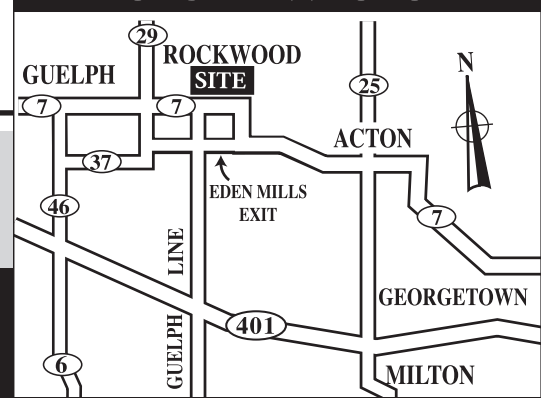

ROCKWOOD

Featuring **"LAURIER STONE"** with matching brick. Inside features include 9'-11' ceilings, fabulous kitchens with built-ins and granite counter tops, fireplace, air conditioning and many other features. Our townhomes have no other rival in finish and quality.

2 Townhomes Available for Immediate Delivery. Walkout Lots Available.

from **$284,900**
up to 1900 sq. ft.

Model Homes are located on Hwy. 7 just west of Acton
Sat., Sun. & Mon. 11 - 5 p.m., Tues. & Wed. 1 - 5 p.m. or by appt.
Prices and specifications are subject to change without notice. E. & O.E. All renderings are artist's concept.

1-888-660-8888
www.newagehomes.ca