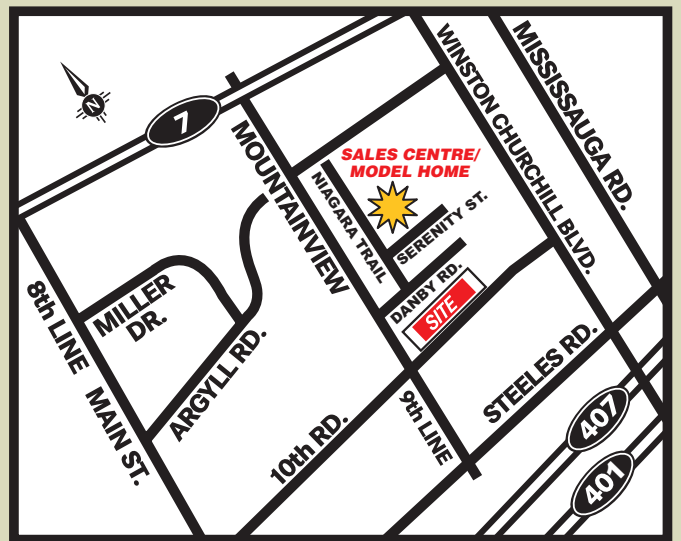

NEW LOCATION

NEW RELEASE OF LANEWAY TOWNHOMES THIS WEEKEND

SALES CENTRE NEW LOCATION

Directions from south:
go north on 9th Line/Mountainview turn
right on Danby Rd., turn left on Niagara trail
Directions from north:
go south on Mountainview turn left on Danby Rd.,
turn left on Niagara trail