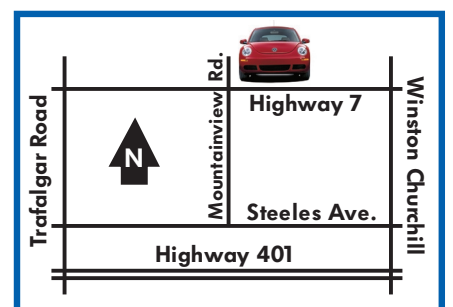

## Georgetown Volkswagen

203 Guelph Street (Highway 7)  
Georgetown - 905.877.5285

Check out all of our  
back to school  
specials at  
**georgetownvw.com**

Visit [georgetownvw.com](http://georgetownvw.com) or call 1-866-877-5285 for more information.