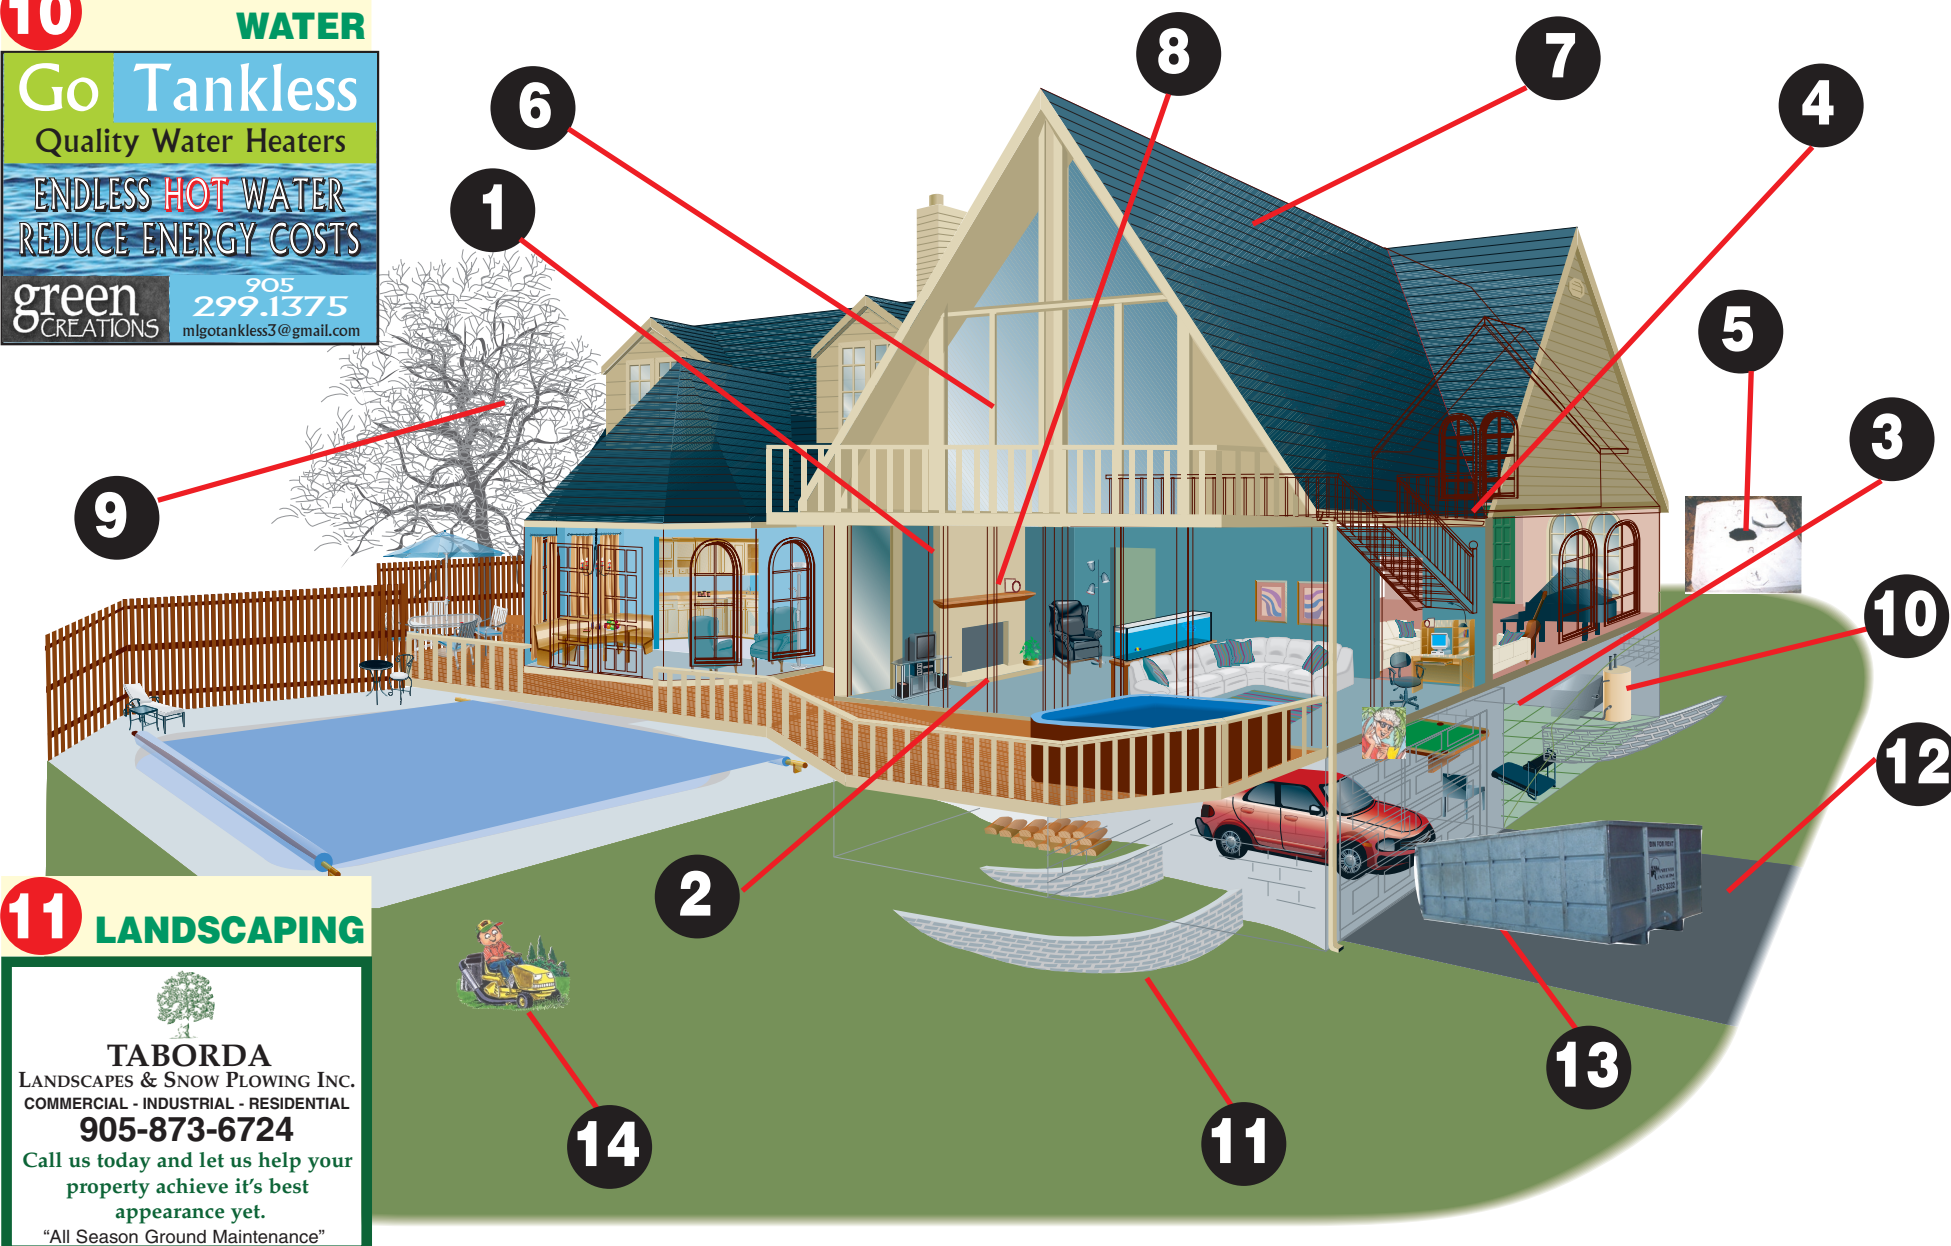

6 WINDOWS & DOORS

Buy Wise
YOUR WINDOW & DOOR PROFESSIONALS
Serving Georgetown & surrounding area for over 30 years.
MAGIC WINDOW Slide & HIDE
VISIT OUR SHOWROOM AT:
341 GUELPH ST. #3, GEORGETOWN
905.873.0236
www.buy-wise.ca

7 ROOFING

Halton Hills Roofing
"When there is no substitute for quality"
•10 years written guarantee on workmanship
•Residential Re-roofing
•Small roof & skylight repairs
•New work construction • Flat roofs
Get up to $1000 in free services.
Book your FREE Estimate today.
www.haltonhillsroofing.com
905-702-2306

8 CABINETRY & FURNITURE

W WALLACE WOODCRAFT
Builders of custom
* wall units * fireplace mantels
* vanities * furniture and more
Quality workmanship at fair prices
1-877-291-9117

9 ARBORIST

COLONIAL TREE SERVICE
HALTON'S LONGEST RUNNING TREE COMPANY
OVER 30 YEARS OF EXPERIENCE
Certified Provincial Arborists
Forestry Technicians
• TREE ANALYSIS & DIAGNOSIS
• TREE TRIMMING • TREE REMOVAL
• HEDGE TRIMMING • STUMP REMOVAL
• CRANE SERVICE AVAILABLE
• FULLY INSURED
Phone: 905-877-8591
www.colonialtree.701.com

10 WATER

Go Tankless
Quality Water Heaters
ENDLESS HOT WATER
REDUCE ENERGY COSTS
green CREATIONS
905 299.1375
mlgotankless3@gmail.com

11 LANDSCAPING

TABORDA LANDSCAPES & SNOW PLOWING INC.
COMMERCIAL - INDUSTRIAL - RESIDENTIAL
905-873-6724
Call us today and let us help your property achieve it's best appearance yet.
"All Season Ground Maintenance"

12 PAVING

RH PAVING
ROD HOLLOWAY LTD.
Free Estimates
905-873-2634
416-939-0434
Georgetown, Ont
Asphalt • Concrete • Curbs • Catch Basins
Patching • Crack Filling • Sealing • Line Painting
"Paving People making Parking Perfect"

13 DISPOSAL CONTAINERS

WESTERVELD CONTRACTING LTD.
DISPOSAL CONTAINER SERVICE
IDEAL FOR:
• RENOVATIONS • SHINGLES
• HOUSE & YARD CLEAN-UP • DIRT
• GRAVEL DELIVERY
DRIVEWAY FRIENDLY
ROLL OFF TRUCK GOES WHERE LARGER TRUCKS SHOULDN'T
519-853-3332
905-702-2339
1-877-633-6259
LOCALLY OWNED & OPERATED

14 GRASS CUTTING

Transitions Lawn Care
Commercial & Residential Properties
905-702-5191
Now Serving: Acton, Ballinafad, Georgetown, Glen Williams, Limehouse, Norval & Stewarttown
FREE No Obligation Quote