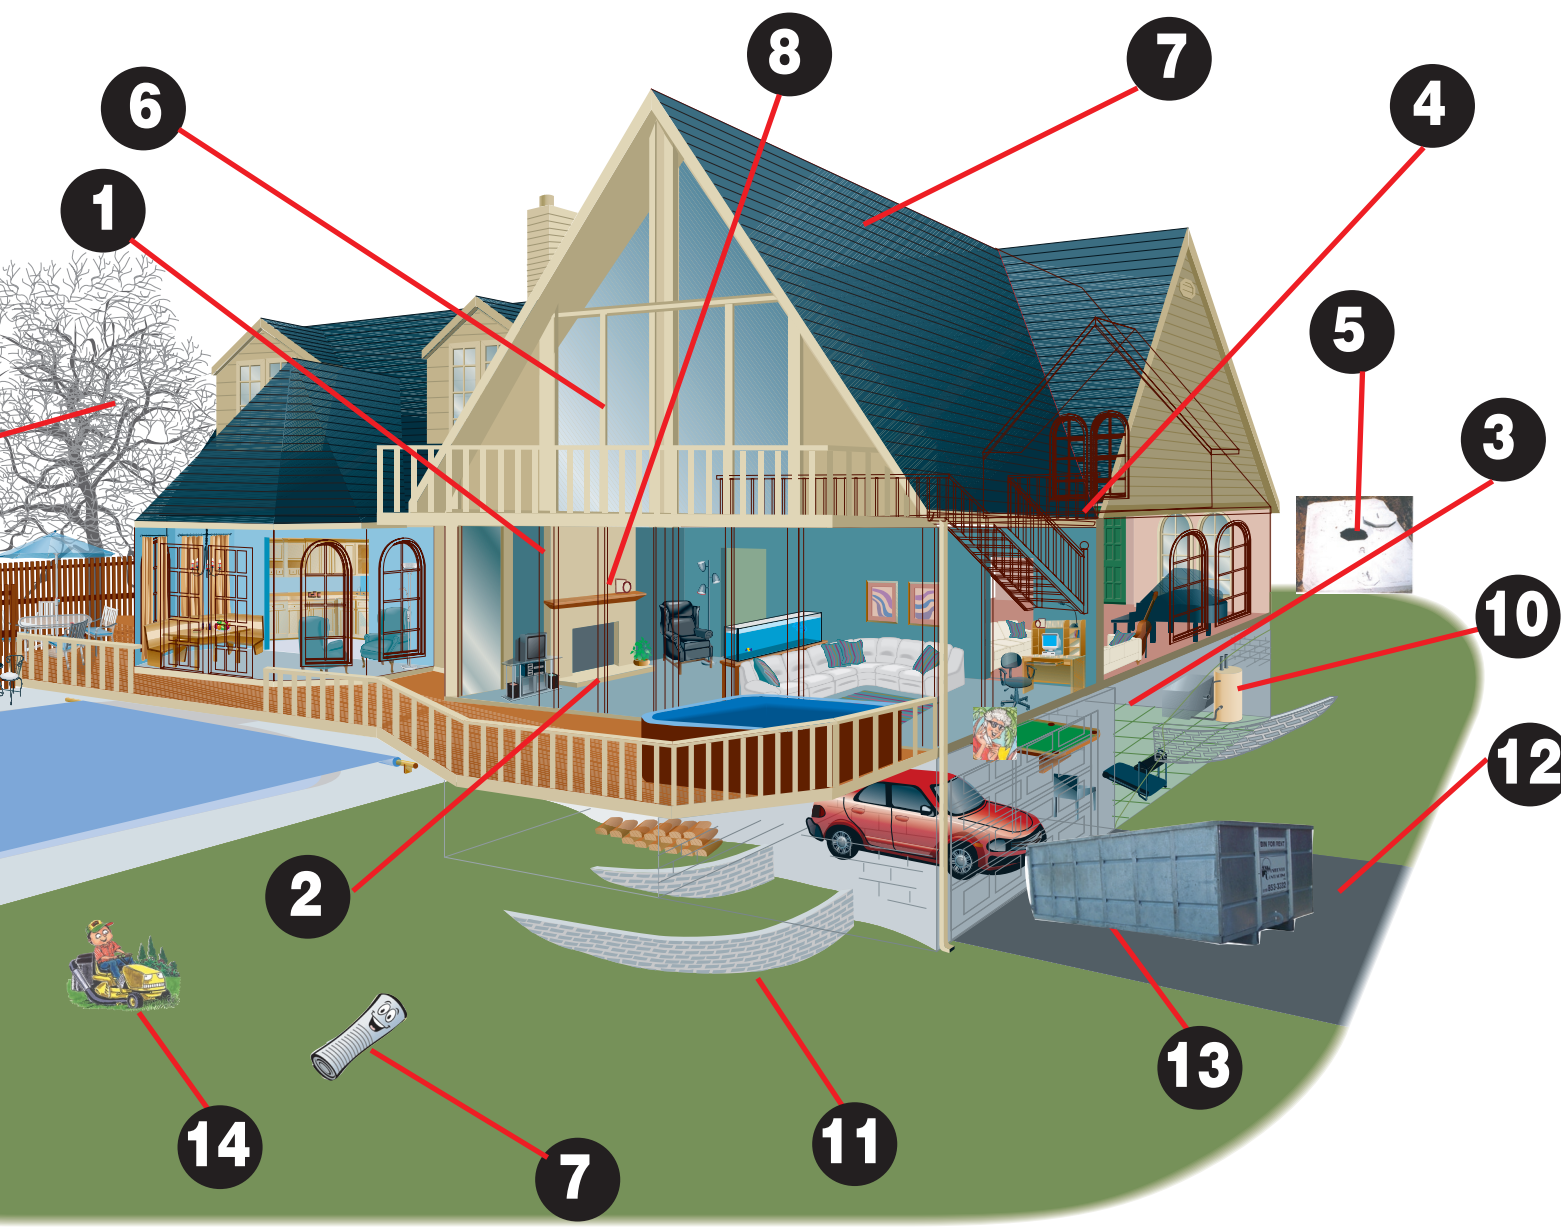

6 WINDOWS & DOORS

Buy Wise
YOUR WINDOW & DOOR PROFESSIONALS
Serving Georgetown & surrounding area for over 30 years.
MAGIC Slide & HIDE
VISIT OUR SHOWROOM AT:
341 GUELPH ST. #3, GEORGETOWN
905.873.0236
www.buy-wise.ca

7 ROOFING

Halton Hills Roofing
"When there is no substitute for quality"
•10 years written guarantee on workmanship
•Residential Re-roofing
•Small roof & skylight repairs
•New work construction • Flat roofs
Get up to $1000 in free services.
Book your FREE Estimate today.
www.haltonhillsroofing.com
905-702-2306

8 CABINETRY & FURNITURE

W WALLACE WOODCRAFT
Builders of custom
* wall units * fireplace mantels
* vanities * furniture and more
Quality workmanship at fair prices
1-877-291-9117

9 ARBORIST

COLONIAL TREE SERVICE
HALTON'S LONGEST RUNNING TREE COMPANY
OVER 30 YEARS OF EXPERIENCE
Certified Provincial Arborists
Forestry Technicians
• TREE ANALYSIS & DIAGNOSIS
• TREE TRIMMING • TREE REMOVAL
• HEDGE TRIMMING • STUMP REMOVAL
• CRANE SERVICE AVAILABLE
• FULLY INSURED
Phone: 905-877-8591
www.colonialtree.701.com

10 WATER

Go Tankless
Quality Water Heaters
ENDLESS HOT WATER
REDUCE ENERGY COSTS
green CREATIONS 905 299.1375

11 LANDSCAPING

TABORDA LANDSCAPES & SNOW PLOWING INC.
COMMERCIAL - INDUSTRIAL - RESIDENTIAL
905-873-6724
Call us today and let us help your property achieve it's best appearance yet.
"All Season Ground Maintenance"

12 PAVING

RH PAVING
ROD HOLLOWAY LTD.
Free Estimates
905-873-2634
416-939-0434
Georgetown, Ont
Asphalt • Concrete • Curbs • Catch Basins
Patching • Crack Filling • Sealing • Line Painting
"Paving People making Parking Perfect"

13 DISPOSAL CONTAINERS

WESTERVELD CONTRACTING LTD.
DISPOSAL CONTAINER SERVICE
IDEAL FOR:
• RENOVATIONS • SHINGLES
• HOUSE & YARD CLEAN-UP • DIRT
• GRAVEL DELIVERY
DRIVEWAY FRIENDLY
ROLL OFF TRUCK GOES WHERE LARGER TRUCKS SHOULDN'T
519-853-3332
905-702-2339
1-877-633-6259
LOCALLY OWNED & OPERATED

14 GRASS CUTTING

Transitions Lawn Care
Commercial & Residential Properties
905-702-5191
Now Serving: Acton, Ballinafad, Georgetown, Glen Williams, Limehouse, Norval & Stewarttown
FREE No Obligation Quote