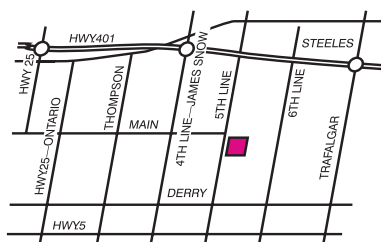

Photo by Ted Brown

30% OFF ALL CLEMATIS
(Until June 29/08)

Division of
Lawton's Landscaping Ltd.

Taylor Nursery

**MULCH, SOIL,
NATURAL STONES**

Bagged to take home or bulk pickup.
DELIVERY AVAILABLE.

Landscape consultation/design by appointment

**We feature
NATURAL FERTILIZERS**

7429 Fifth Line, Milton
Right at the east end of Main St.
www.taylornursery.ca

**40% ALL HEUCHERA
(CORAL BELLS)**
(Until June 29/08)

Escarpment Country
TOURISM PARTNER

Landscape Ontario
HORTICULTURAL TRADES ASSOCIATION