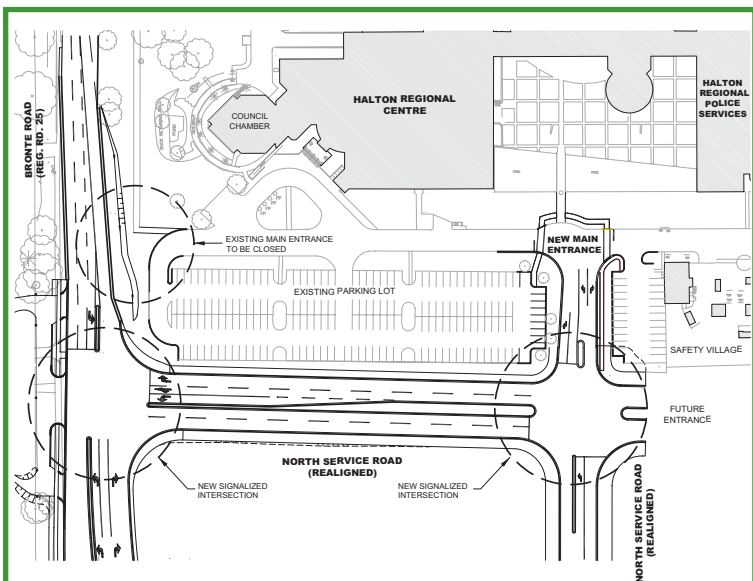

Please check your 2008 Waste Management Guide and Collection Calendar or visit us online at www.halton.ca for more information.

New entrance to Halton Regional Centre opens May 15

The new south entrance from North Service Road to the Halton Regional Centre (HRC) at 1151 Bronte Road in Oakville will open the afternoon of Thursday May 15.

The HRC houses main offices for Halton Region and the Halton Regional Police Service. All visitors to the HRC will use the new entrance to access visitor parking, the Government Services Centre, the Halton Centre for Child Care, and the police reporting centre.

The existing south entrance to the HRC on Bronte Road will be closed as of May 15. Staff, Oakville Transit, the fire department and deliveries to the HRC receiving dock can still access the existing north entrance.