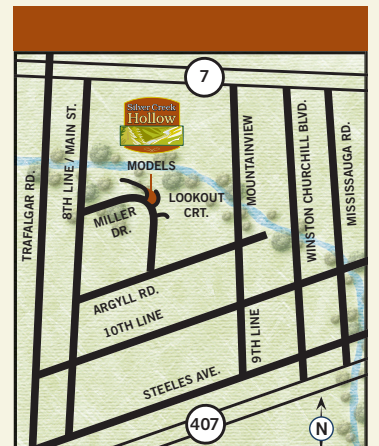

The Halton Wood Carvers is open to all, from beginner to experienced carvers. For information contact Norm Hohban, 905-702-8039.

OPEN HOUSE

LOT 27 & 28 NOW AVAILABLE

Luxurious Ravine Community of 40ft & 50ft Homes FROM THE \$620'S

Rideau River - EMPIRE ELEVATION
Model Home - 132 Miller Dr.

MOVE IN 30 TO 120 DAYS!

Spencer Creek	2835 sq.ft.	4 bedroom
Rideau River	2985 sq.ft.	4 bedroom
Rouge River	3865 sq.ft.	Ravine, 5 bed
Avon River	3955 sq.ft.	Ravine 4 bed
Hanlon Creek	2655 sq.ft.	4 bedroom
Bronte Creek	2375 sq.ft.	4 bedroom
Rideau River	3010 sq.ft.	4 bedroom