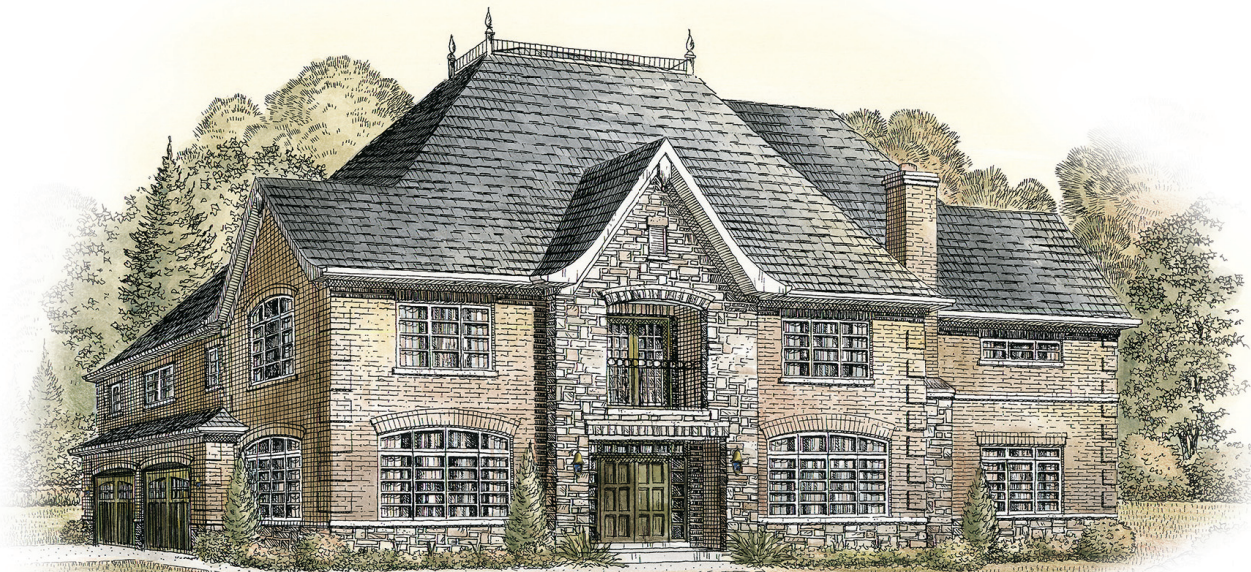

Best of Show. Her beautiful rendition of a handheld newborn babe (inset) was the top pick of the show.

Other Halton Wood Carving Club members with award winning entries:

- Ruth Leeman, Erin, first, Animal Carving
- Norm Hohban, Georgetown, second, Bird Carving
- Bert Hutchinson, Georgetown, third, Relief Carving
- John Poole, Carlisle, second, Caricatures and third, Animal Carving

The Halton Wood Carvers is open to all, from beginner to experienced carvers. For information contact Norm Hohban, 905-702-8039.

OPEN HOUSE

LOT 27 & 28 NOW AVAILABLE

Luxurious Ravine Community of 40ft & 50ft Homes FROM THE \$620'S