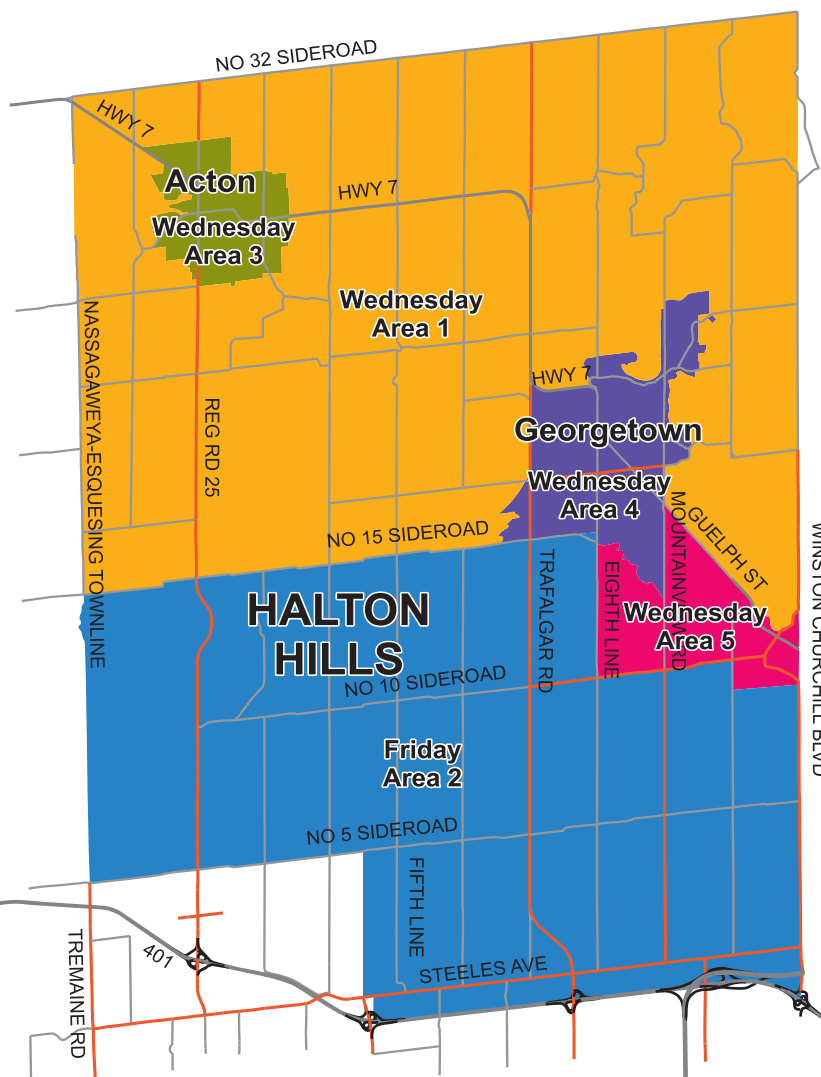

Area 3

Area 5

Collection Tips

- Don't be late. Put waste at the curb by 7 a.m. the morning of your collection day, but no sooner than 5 p.m. the evening before.
- Keep the weight down. Containers and bags should weigh no more than 23 kg (50 lbs). Items that are too heavy will not be collected. Do not put material out in cardboard boxes.
- Avoid accidents. Wrap broken glass and sharp objects in a puncture-resistant package before putting them in your garbage.
- Stack your Blue Boxes on top of one another to prevent papers from blowing away. Place heavier items on top of loose paper, or tie and bundle them.
- Tie corrugated cardboard in bundles no larger than 90 cm x 90 cm x 30 cm (3 ft x 3 ft x 1 ft) and place beside your Blue Box.
- Put your GreenCart out at the curb every week, even if it is only partially full. Do not place your Kitchen Catcher at the curb; it is more likely to blow away in the wind.

New! Search by Address

Visit www.halton.ca to find out your collection schedule! Input your Halton address and the search by address tool will display your waste collection details.

Collection in Halton Hills

Area 1