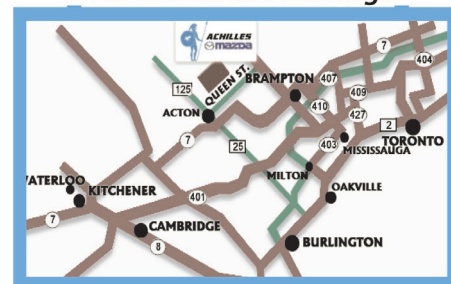

mazda
www.mazda.ca

EXPERIENCE EMOTION IN MOTION AT ACHILLES MAZDA (IN ACTON)

*At 0% purchase financing, a financed amount of $20,000/35,000 the monthly payment is $334/$84 per month for 60 months, the cost of borrowing is $0, and the total obligation is $20,000/35,000. Taxes, $59 max. PPSA extra.
**Starting price for 2008 Mazda CX-7 AWD (PXSJ88A00) is $35,898. Prices include block heater, paint charge, freight and P.D.E. of $1,390 for CX-7. For the CX-7 paint charge for Crystal White Pearl is $200 extra. Licence, insurance, taxes and other dealer charges extra. Dealer may sell/lease for less. Limited quantities available. Dealer order or trade may be necessary on certain vehicles. Offers available for a limited time only. Lease and Finance on approved credit for qualified customers only. See your dealer for details. ♦2008 CX-7 models tested with standard side-impact air bags (SABs). Government star ratings are part of the National Highway Traffic Safety Administration's (NHTSA's) New Car Assessment Program (www.safercar.gov).