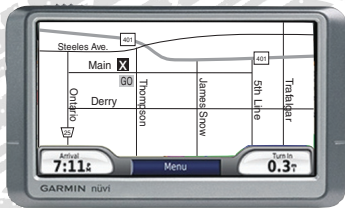

# EITHER WAY, WE'LL GET YOU THERE!

Get a  
**FREE**  
Garmin  
GPS

or

Get a  
**\$250**  
Gas  
Card

with any vehicle purchase or lease!\*\*

OWN IT  
**\$83<sup>†</sup>**  
BI-WEEKLY/ 72 MTHS/FREIGHT  
& TAXES NOT INCL.  
Down Payment **\$0** Financing **0%**