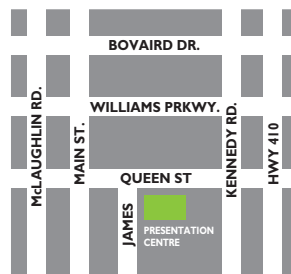

Model Suite

GRAND OPENING

SATURDAY, SEPTEMBER 22ND

Inzola brings authentic luxury to Brampton. It's a walk in the park.

Park Place by Inzola is all about unconditional, unmitigated, unsurpassed luxury. With decadent suite finishes and ultra-sophisticated building amenities, this condominium exudes class and distinction. Put this together with a fabulous downtown location in Brampton and a stunning nature park in the backyard, and you have Park Place Condominiums. Built by Inzola, the GTA's finest builder. There's no place like Park Place.

SUITES FROM THE LOW \$200's

parkplacecondos.ca or call 905.451.7001

Park Place Condominiums
Presentation Centre located at
the corner of Queen and James
Streets, Brampton

Mon. - Thurs. 12pm - 7pm
Friday by appointment
Sat. and Sun. 12pm - 5pm
Holidays 12pm - 5pm