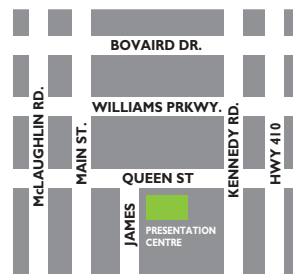

Model Suite

GRAND OPENING

SATURDAY, SEPTEMBER 22ND

Inzola brings authentic luxury to Brampton. It's a walk in the park.

Park Place by Inzola is all about unconditional, unmitigated, unsurpassed luxury. With decadent suite finishes and ultra-sophisticated building amenities, this condominium exudes class and distinction. Put this together with a fabulous downtown location in Brampton and a stunning nature park in the backyard, and you have Park Place Condominiums. Built by Inzola, the GTA's finest builder. There's no place like Park Place.

SUITES FROM THE LOW \$200's

parkplacecondos.ca or call 905.451.7001

Park Place Condominiums Presentation Centre located at the corner of Queen and James Streets, Brampton

Mon. - Thurs. 12pm - 7pm
Friday by appointment
Sat. and Sun. 12pm - 5pm
Holidays 12pm - 5pm