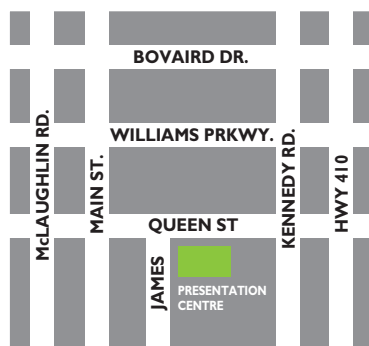

Your Symphony.

Your Park.

Your Place.

PARKPLACE
condominiums

LAST CHANCE AT PREVIEW OPENING PRICES IN DOWNTOWN BRAMPTON

ParkPlace is the place. Only at Park Place can you have a sophisticated, downtown condominium lifestyle with a nature park in your backyard! Imagine living just steps from the Rose Theatre, City Hall, The Peel Museum and Art Gallery, GO Transit and all the conveniences of urban living at your doorstep. There's no place like Park Place. **Suites from \$198,990**

to register visit parkplacecondos.ca
or call **905.451.7001**

Park Place Condominiums
Presentation Centre located
at the corner of Queen and
James Streets, Brampton

Mon. - Thurs. 12pm - 7pm
Friday by appointment
Sat. and Sun. 12pm - 5pm
Holidays 12pm - 5pm