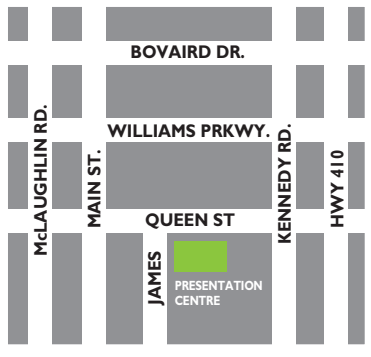

Your Symphony.

Your Park.

Your Place.

PARKPLACE
condominiums

PREVIEW OPENING IN DOWNTOWN BRAMPTON

ParkPlace is the place. Only at Park Place can you have a sophisticated, downtown condominium lifestyle with a nature park in your backyard! Imagine living just steps from the Rose Theatre, City Hall, The Peel Museum and Art Gallery, GO Transit and all the conveniences of urban living at your doorstep. There's no place like Park Place. **Suites from \$192,990**

Park Place Condominiums
Presentation Centre located
at the corner of Queen and
James Streets, Brampton

Mon. - Thurs. 12pm - 7pm
Friday by appointment
Sat. and Sun. 12pm - 5pm
Holidays 12pm - 5pm

to register visit parkplacecondos.ca
or call **905.451.7001**