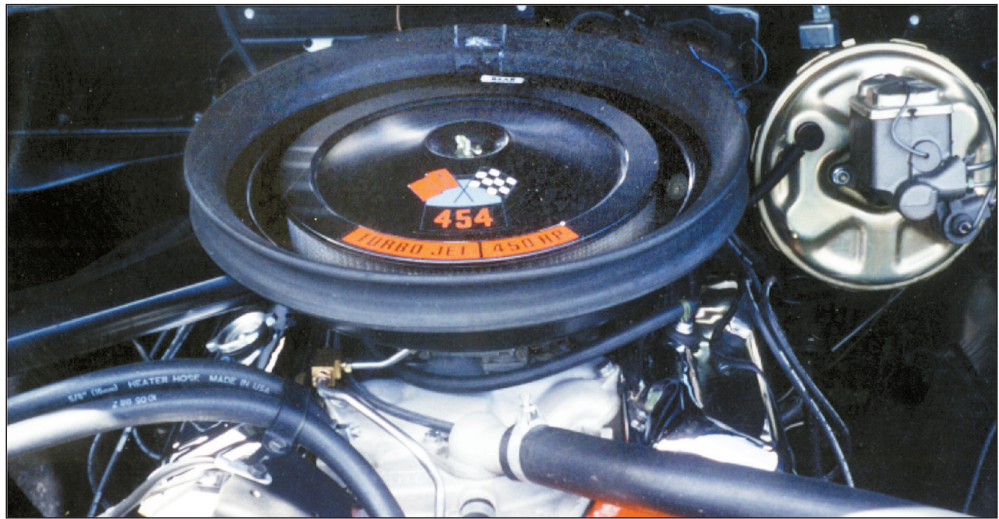

Under the hood of a 1970 SS454 Chevelle

Georgetown Custom Car Sound
ELECTRONIC SERVICE
FREE ESTIMATES - 120 DAY GUARANTEE
55 SINCLAIR AVE., UNIT 5,
GEORGETOWN
905-877-2425

Galliford & Sons
HARDWOOD FLOORS
905 873-4244
"Old Floors Made Like New"
905-873-4244

R.R. 2, Guelph
Phone 519-856-4622
Fax 519-856-1274
www.edenhousecarehome.ca
EDEN HOUSE CARE FACILITY Inc.
NURSING HOME RETIREMENT HOME
"A Nice Place To Live"
Eden House has been licensed by the Ontario Ministry of Health and Long Term Care since 1968. Eden House is family owned and operated and is situated on spacious grounds. The convenient one storey building is strategically located in a rural setting between Eden Mills, Rockwood and Guelph.
Please call us for a tour 9 a.m. - 5 p.m.
"Serving Seniors Since 1968"
Accredited by: CORCA, Ontario Long Term Care Association

FRED'S TOWING
Insist on Fred's 24/7
Best Service in:
• Light/Medium/Heavy Towing • Flat Beds • Lock-outs
• Accepted by most authorized auto clubs
46 Guelph St., Georgetown 905-877-4471

Chalmers Fuels
& LUBRICANTS
Esso 905-877-5104
1-800-268-0194 Mobil
www.chalmersfuels.ca

R&R COMPANY
Garage Doors - Electric Openers
Sales, Service & Installation
•Windows •Entrance Doors,
•Storm Doors •Patio Doors
TEL: 519-853-2114 (ACTON)

Robert Noble Limited
SEPTIC TANK PUMPING
High Pressure Drain Flushing
2 Trucks to Serve You - Radio Dispatched
P.O. Box 773, Rockwood, Ontario N0B 2K0
(519) 853-0500
Office
(905) 878-6869 (519) 856-9860
Answering Service Fax

Family and Cosmetic Dentistry
Dr. Anoop Sayal & Associates
877-CARE (2273)
Georgetown Market Place Mall
www.georgetowndental.com

Herbal Magic
WEIGHT LOSS & NUTRITION CENTRES
COURAGE to change
372 Queen St., Acton (Sobey's Plaza)
519-853-8123
www.herbalmagic.ca

RITWAY AUTO Body
311 Armstrong Ave.
Georgetown, Ont. L7G 4X6
Tel: 905-877-8685

Buy Wise
YOUR WINDOW & DOOR PROFESSIONALS
VISIT OUR SHOWROOM AT:
341 GUELPH ST. #3, GEORGETOWN
905.873.0236
www.buy-wise.ca
Serving Georgetown & surrounding area for over 30 years.
MAGIC Slide-N-RIDE WINDOW