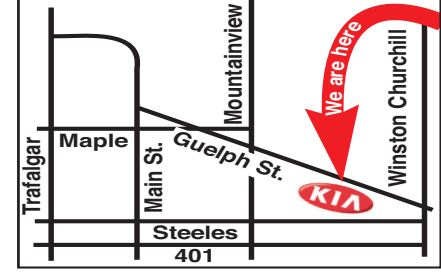

5-STAR CRASH TEST RATING** (NHTSA - Frontal & Side Impact)

36 MPG
7.8L/100 KM highway fuel consumption

Georgetown Kia
1-866-364-0697

VOTED #1 FOR CUSTOMER SERVICE
314 Guelph Street (Hwy. 7)

Based on MSRP of \$15,995. Excludes delivery, processing, and destination charges. Excludes taxes, license, and title. *Based on MSRP of \$15,995. Excludes delivery, processing, and destination charges. Excludes taxes, license, and title. **Based on MSRP of \$21,695. Excludes delivery, processing, and destination charges. Excludes taxes, license, and title. †Based on MSRP of \$21,695. Excludes delivery, processing, and destination charges. Excludes taxes, license, and title. ‡Based on MSRP of \$21,695. Excludes delivery, processing, and destination charges. Excludes taxes, license, and title. ©2007 Kia Motors Corporation. All rights reserved. Kia, Spectra, Sportage, and the Kia logo are trademarks of Kia Motors Corporation. All other trademarks are the property of their respective owners.