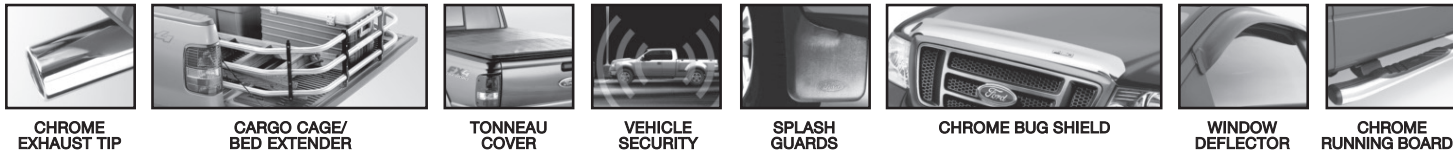

NOW GET $1000 WORTH OF NO EXTRA-CHARGE ACCESSORIES* ON ALL '07 RANGER, F-150 AND MOST SUPER DUTY. PLUS THE ALL-NEW '08 SUPER DUTY.

CHOOSE FROM OVER **75** GENUINE FORD ACCESSORIES INCLUDING:

PLUS

REMOTE START SYSTEMS, SPORT LINER, TAIL LAMP SURROUND, MOBILE-EASE HANDS FREE PHONE SYSTEM, TOWING TRAILER HITCH, SLIDING REAR WINDOW, OVERHEAD RAIL LIFESTYLE KITS, BED HOOKS, BED RAILS, AND MORE.

COME MAKE YOUR TRUCK YOUR OWN AT YOUR ONTARIO FORD STORE

ford.ca

Built for life in Canada

concept ford

361 Guelph St. (Hwy. 7) at Delrex Blvd. GEORGETOWN www.conceptford.com 905.873.1626

2006 KIA SORENTO LX 4X4

Loaded, very low kms, hard to find.

$22,870 or **$169 BI-WEEKLY**

*Based on 84 mths. @ 7.9% with $3000 down. O.A.C.

Georgetown Kia
1-866-364-0697

314 Guelph St. (Hwy. 7)

Raxx

57 Pool Tables

A GIGANTIC EXPERIENCE! THURSDAYS...

Z103.5 GIRLS RETRO Night Out featuring dj SPENCE DIAMONDS
LADIES FREE B-4 12 am

FREE STEAK DINNER FRIDAYS
Buy 1 @ $11.99 get 1 FREE 2 to 7pm. with beverage purchase. dine in only

FREE SHOW 97.7
This Friday March 9

AC/DC

Tribute, THUNDERSTRUCK + CULT tribute, Mystic Cult + THE SLACKER from 97.7

BRAMPTON'S #1 SATURDAY NITE DANCE with

Z103.5 BIGGEST PARTY in Peel & Halton!

NO COVER ALL NIGHT!

Tired of boring little chicken wing bars, experience 30,000 sq ft of wall to wall party. Beat the line up & arrive for dinner before 10pm. A GIGANTIC experience at RAXX!

TEENAGE HEAD Apr.20

www.raxx.ca