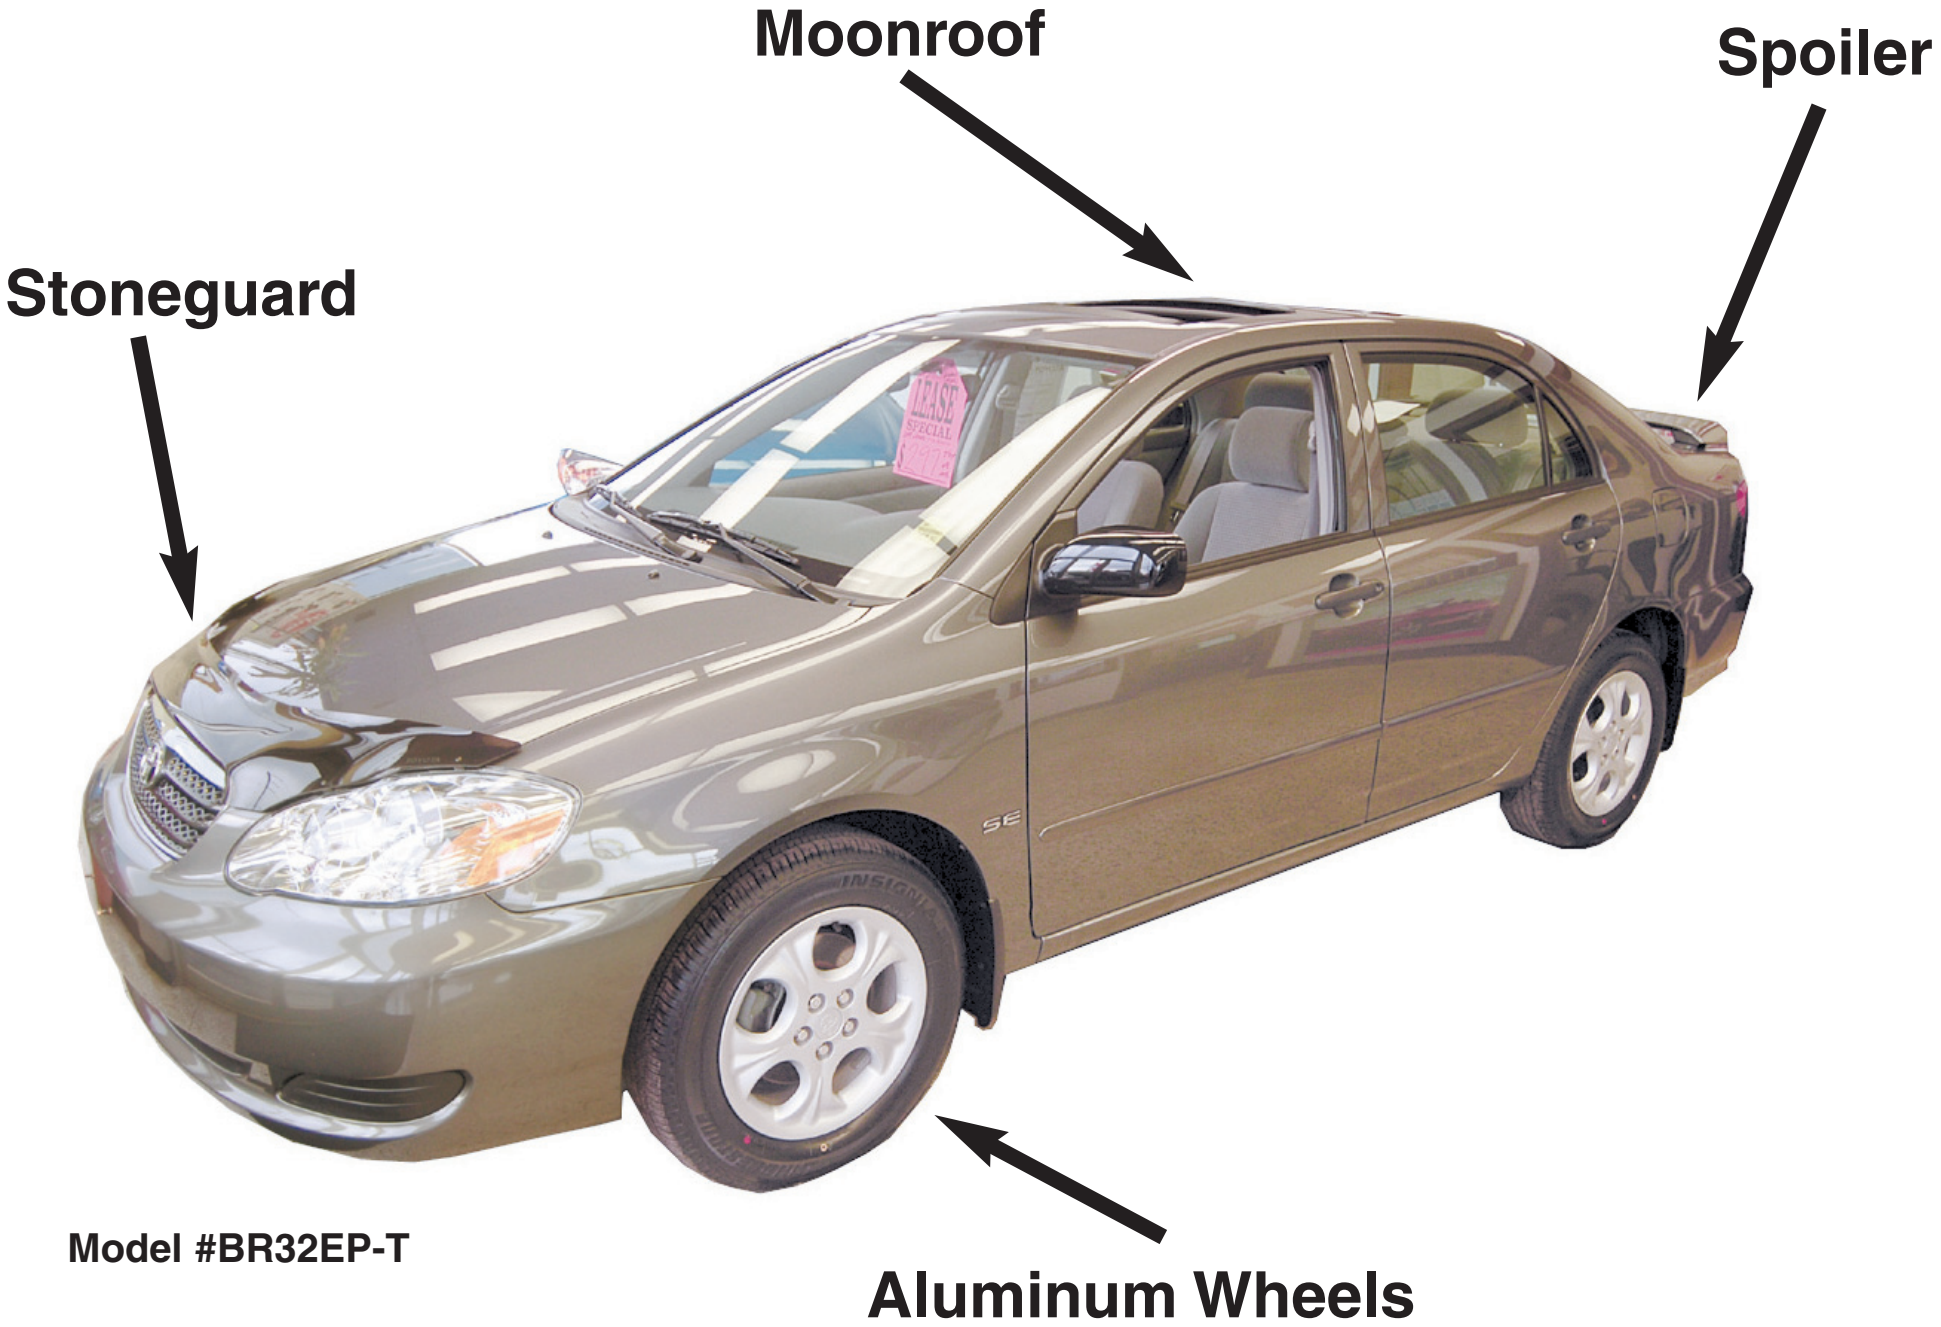

'07 COROLLA SE

<p>LEASE FOR</p> <p>\$297</p> <p>PER MONTH FOR 48 MONTHS WITH \$1,699 FREIGHT AND P.D.E. INCLUDED</p>	<p>\$19,900</p> <p>MSRP</p> <p>HWY 5.3L/100 KM (53 MPG)† CITY 7.1L/100 KM (40 MPG)†</p>
---	--