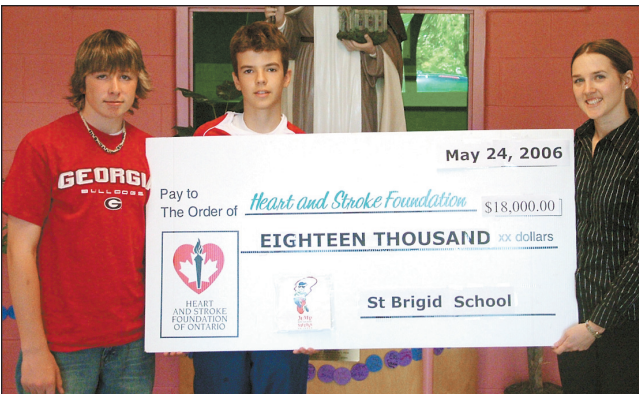

40% OFF

40% OFF

40% OFF

ANNUAL KORET Coordinated Sportswear SALE

**Milton Mall
878-1414**

**MANY MORE IN-STORE SPECIALS
SHOP EARLY FOR BEST SELECTION... ALL SALES FINAL**

Rams give Jump Start a boost

The Jump Start program has another \$1,000 to further its goals in funding recreation activities for families who are unable to afford them after the Halton Hills Rams lacrosse team donated a cheque to the program. On hand for the presentation were (front, from left) Susan Tupling of Jump Start, Joy Thompson of Halton Hills Recreation and Parks Department, and Halton Hills Rams president Chris Sargent. In back, are Rams Kent Roberts, Scott Holmes, Steve Bast and Don Wepf.

Photo by Ted Brown

Cheque-mates

Students of St Brigid School have been busy recently collecting pledges and skipping for the Heart and Stroke Foundation. Grade 8 students Ryan Kelly and Patrik Filipiak presented Stephanie Kuczerepa, the Heart and Stroke Foundation's area co-ordinator, with a cheque for \$18,000.