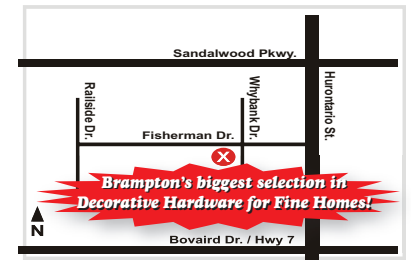

Royal Locksmith and Security Hardware

Arts Milton Festival

Creating Community With The Arts

**Saturday June 10, 2006
Downtown Milton**

**Performing Arts • Fine Arts
Children's Art Experience**

Downtown Milton is Alive with Art!

Festivities will begin in Victoria Park at 10:00 a.m. and will run until 6:00 p.m.
Main Street festivities will be underway after the Farmers' Market at 2:00 p.m. and will run until 8:00 p.m.

Join us for the Opening Ceremonies at the Main and Martin Stage at 2:00 p.m.

Enjoy Downtown Milton!

Why not plan to stay after the festival?
Downtown pubs and restaurants are scheduling performances into the evening!

Brought to you by the following sponsors....