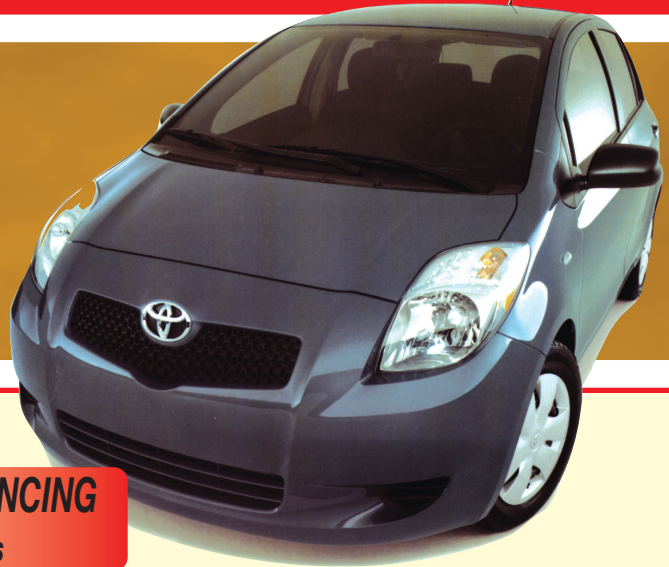

RED TAG ENDS MAY 31ST!

2006 Yaris Hatchback - 5 Dr.

LEASE FOR
\$228*

PER MONTH FOR
60 MONTHS
WITH \$999 DOWN.
FREIGHT & P.D.E.
INCLUDED

Stk. #KT923M-A1

\$16,146 MSRP**

5.9% PURCHASE FINANCING
for 60 months

- 1.5L, 106 hp WT-1 engine • ULEV II (Ultra Low Emissions Vehicle)
- 5 speed manual transmissions
- Driver & passenger airbag supplemental restraint system (SRS)
- Power assisted brakes • AM/FM stereo CD

For automatic just add \$9 more per month

2006 Yaris

Stk. #BT903M-A1

\$15,680 MSRP

5.9% PURCHASE FINANCING
up to 60 months

LEASE FOR
\$228*

PER MONTH FOR
60 MONTHS
WITH \$999 DOWN.
FREIGHT & P.D.E.
INCLUDED

- 1.5L, 106 hp WT-1 engine
- ULEV II (Ultra Low Emissions Vehicle) • Air • 5 speed manual transmissions
- Driver & passenger airbag supplemental restraint system (SRS)
- Power assisted brakes • AM/FM stereo CD with MPE/WMA Player & more