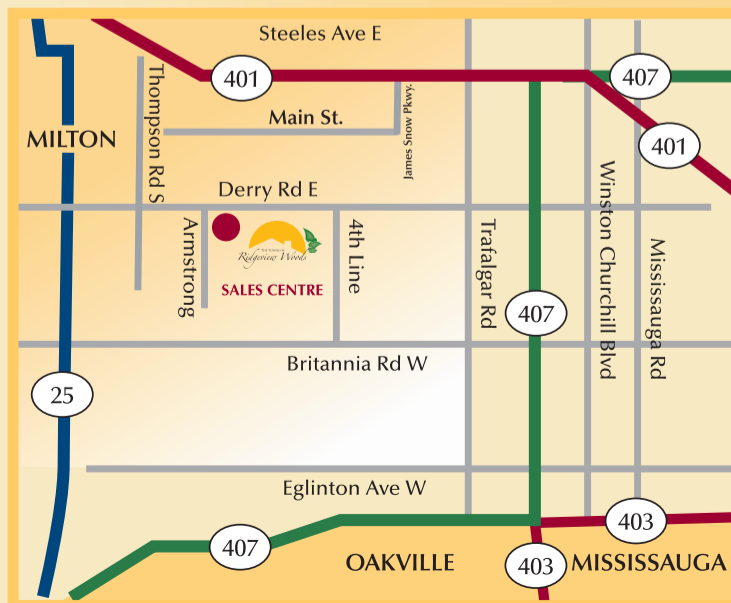

Weekends & Holidays

12 noon - 6:00 pm

Closed on Fridays

905.864.6281

www.coscorp.ca

Hurry to Milton!
These won't last!

Visit us at: www.coscorp.ca Prices and availability correct at press time. E&OE.

*Limited number of homes available at this price.