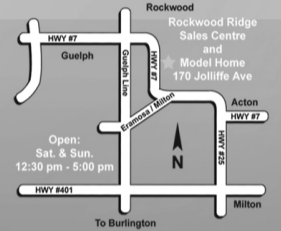

Call Sue Spizziri or Nancy Geissler
(Circulation Manager)

for more info

905-873-0301

ASHTON RIDGE HOMES

Rockwood Ridge

Adult Lifestyle
Community
Priced from the Low
\$300's

Terrific Family
Neighbourhood
Starting in the Mid \$200's

- Close to Conservation and Humber River
- Stone and Brick Exteriors
- Cathedral Vaulted Great Rooms and Expansive Windows
- Close to Bolton and GTA
- Proposed Golf Course and Club House in the Community

- Treed/Conservation, Pie Shaped and Walkout Lots Available
- 35 Minutes from Mississauga
- Safe and Secure Small Town Setting Close to the City

For more information including pricing availability, sales centres, model homes and hours of operation please contact:
Tammy Samuels: Mobile: (416) 803-2494 Sales Center: (905) 857-2011 E-mail: tsamuels@axcent.ca

Priced from just
\$359,900

1-888-660-8888
www.newagehomes.ca

Model Homes are located on Hwy. 7 just west of Acton
Sat., Sun. & Mon. 11 - 5 p.m., Tues. 1 - 5 p.m. or by appt.
Prices and specifications are subject to change without notice. E. & O.E. All renderings are artist's concept.