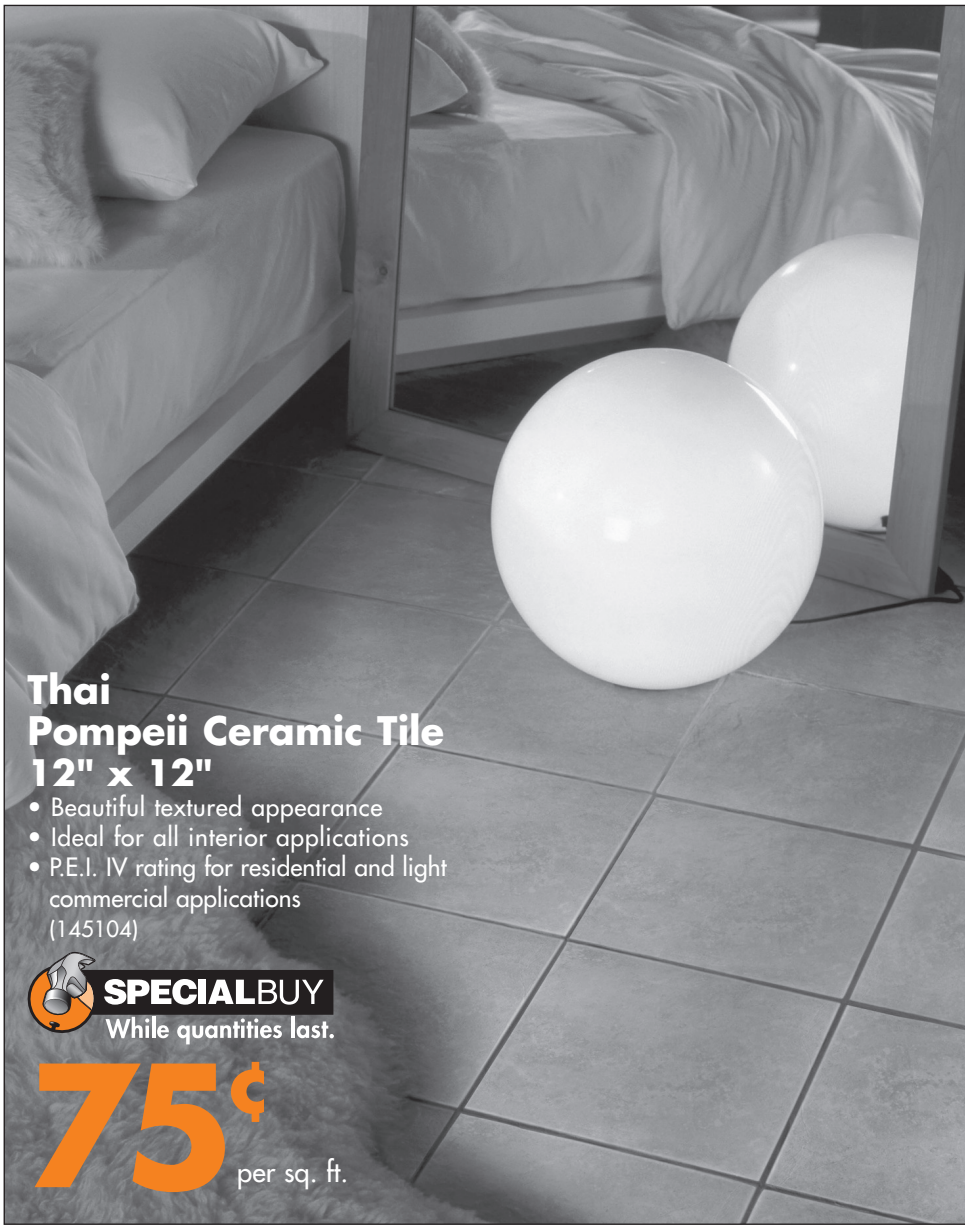

## Thai Pompeii Ceramic Tile 12" x 12"

- Beautiful textured appearance
- Ideal for all interior applications
- P.E.I. IV rating for residential and light commercial applications (145104)

**SPECIAL BUY**  
While quantities last.