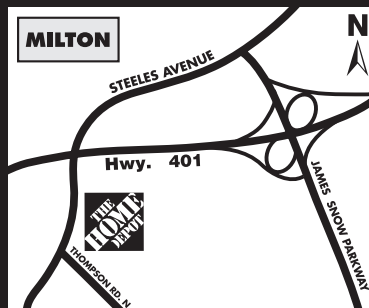

STORE HOURS

MON TO FRI: 7AM – 10PM
SAT: 7AM – 8PM
SUN: 8AM – 8PM

DIRECTIONS:

From Toronto:

Take Hwy. 401 west and exit 324 James Snow Parkway. Off the ramp turn right on to James Snow Parkway. Turn left on to Steeles Avenue. Make a left on to Thompson Road north. The Home Depot will be on your left.

From Cambridge:

Follow Hwy. 401 east to exit 324. Turn left on James Snow Parkway. Turn left on Steeles Avenue. Make a left on to Thompson Road north. The Home Depot will be on your left.

NO PAYMENTS, NO INTEREST FOR 6 MONTHS*

On any purchase of $450 or more (after taxes) when you use your Home Depot® Consumer Credit Card[†].

*Interest accrues from the purchase transaction date and will be waived if the purchase amount is paid in full by the plan expiration date. If not, interest will be charged at an interest rate of 28.8% per annum in accordance with the Cardholder Agreement. These offers are valid at The Home Depot Canada outside of Quebec. Offer not available to Quebec residents.

[†]OAC. Financing provided by Home Depot Credit Services, a unit of Citi Commerce Solutions of Canada Ltd.

®Registered trademark of Homer TLC., Inc. Used under license.

©2006 HOMER TLC, Inc. #19576

NOBODY BEATS OUR PRICES. GUARANTEED.

ASK ANY ASSOCIATE FOR DETAILS
If you find a lower price on an identical, regular priced in-stock item from any local retail competitor, we will match the price and beat it by 10% (excluding taxes). This price guarantee excludes competitors' promotional offers, free offers, gift cards, gift certificates, rebates, clearance or close-out prices, credit or financing programs, used, damaged, returned, open box or display merchandise, special orders including orders placed through Depot Direct, delivery or assembly services, labour, installation, products furnished by Installation Services, and prices obtained from any Internet website, online retailer or wholesale distributor. We reserve the right to limit quantities to an amount reasonable for a residential homeowner. This offer cannot be combined with any other offer.