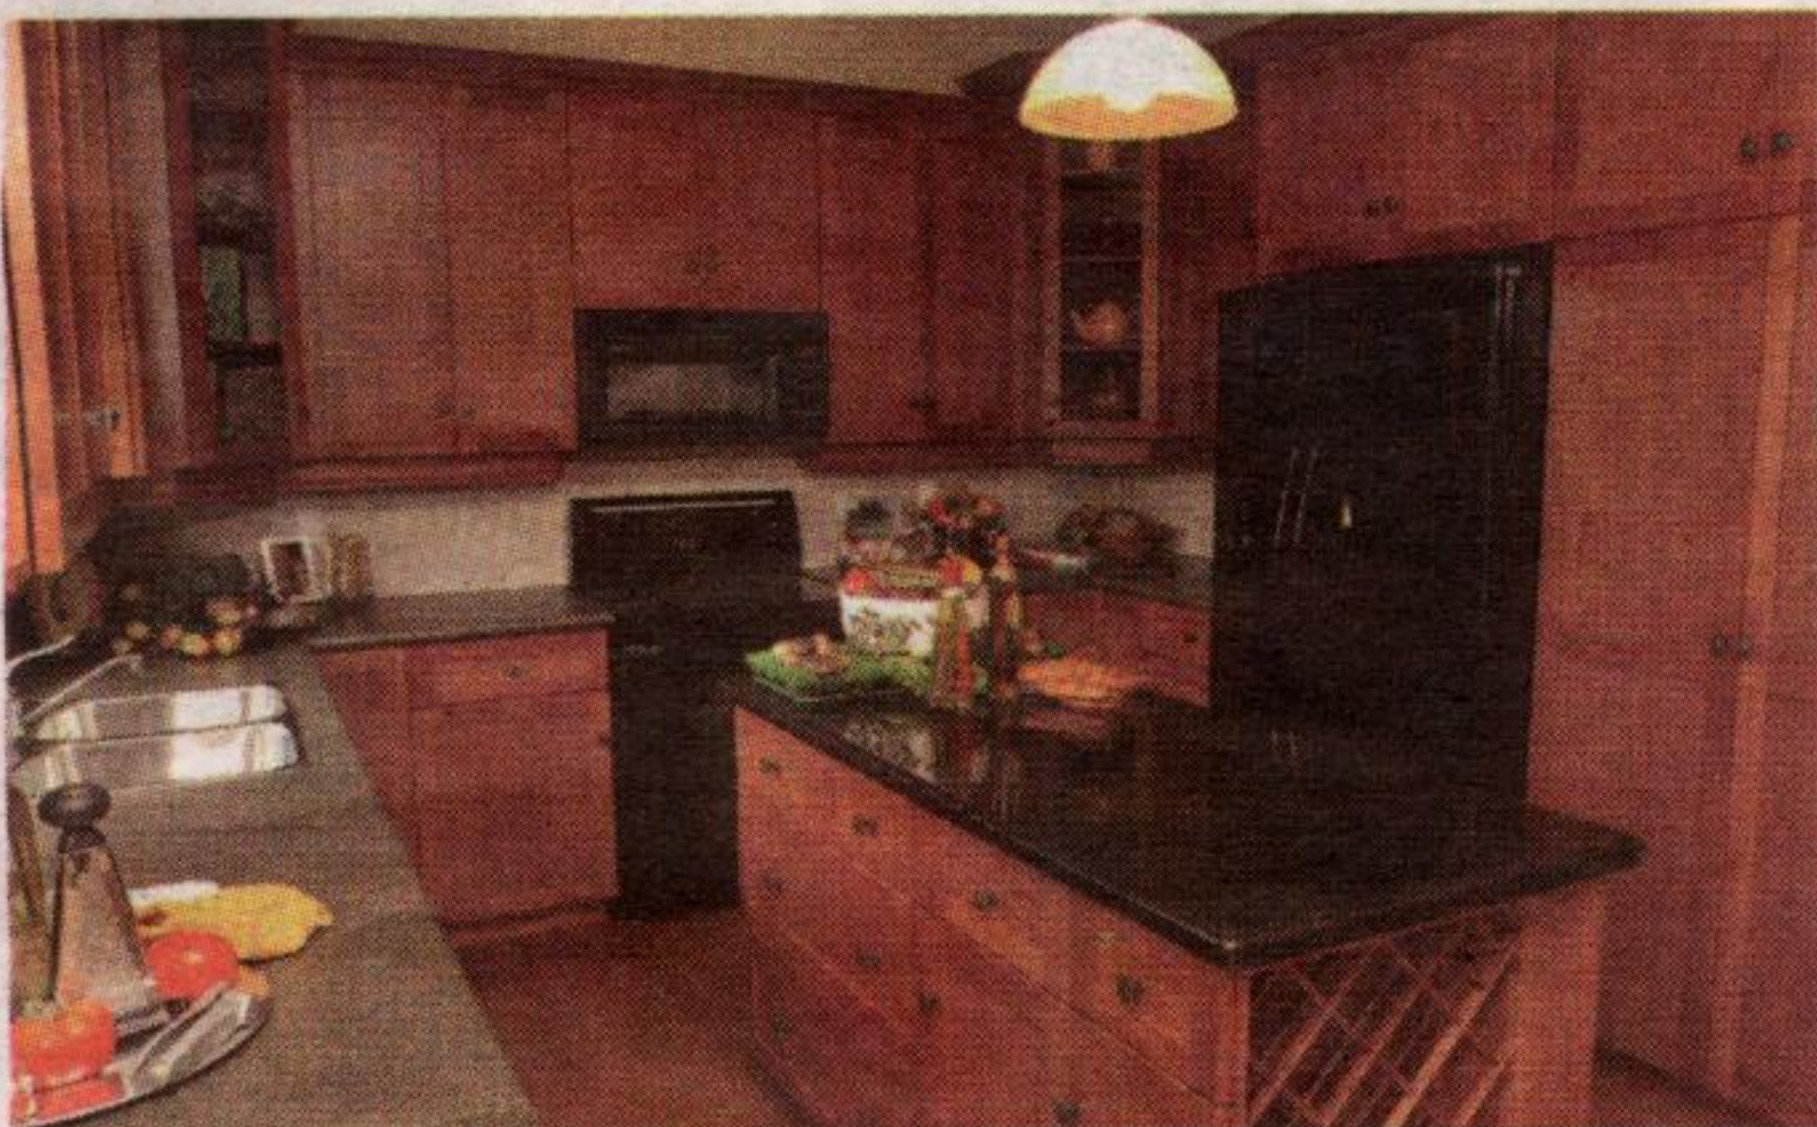

"Performance Group Member Last 10 Years!"

A Real Estate Professional Since 1989

Johnson Associates

HALTON LTD., REALTOR

irisirwin@trebnet.com

View interior photos at irisirwin.ca

(905) 877-5165

*Sales Representative

FIRST TIME OFFERED

101 ACRE FARM 6 MINUTES TO TOWN

Enchanting farm property just south of Georgetown with stunning Cape Cod custom built home, in mint condition, 3 bdrms etc. Pond, barn, presently farmed - hay, soy and trees. Private and pristine setting with long country views. $1,200,000. Call for your personal viewing. One of a kind!!! 05-639-99

REDUCED

LUXURIOUS DANIEL'S CONDO

In the heart of Mississauga. Open concept liv/din rm w/hrdwd + den, 2 bathrooms, gorgeous kitchen w/brkfst bar & ceramics. All amenities including: pool, gym, hot tub & much more! $193,000. Call Iris*. 05-590-99

98+ ACRES IN HALTON

Outstanding working farm 5 mins. to 401/407 between Georgetown and Milton, outside greenbelt and in future growth area. Rolling land, pond site, some bush, good outbuildings, 1892 brick Victorian farmhouse in superb condition, 4 bdrms, 3 baths, 9 ft. ceilings, many updates including furnace, shingles, plumbing, electrical. One of a kind!!! $3.1M. Ask for Iris Irwin* to view. 05-255-30

66 SEEDHOUSE LANE

18 CEDARVALE COURT

28 JAMES YOUNG

59 KILLALOE CRES.

109 MOORE PARK CRES.

8 CALLAGHAN CRES.

1845 MCCOY

20 MOUNTAINVIEW ROAD SOUTH

FOR RENT
Beautiful one bedroom basement apartment close to town. Call Iris* for details.

WHEN PERFORMANCE COUNTS...COUNT ON A TOP PERFORMER!

MILL RUN

In Rockwood

THE FINAL RELEASE

OUR BEST COLLECTION BY A COUNTRY MILE!

50 HOMESITES ON 50' COUNTRY-SIZED LOTS

PRICED FROM THE LOW
$300's