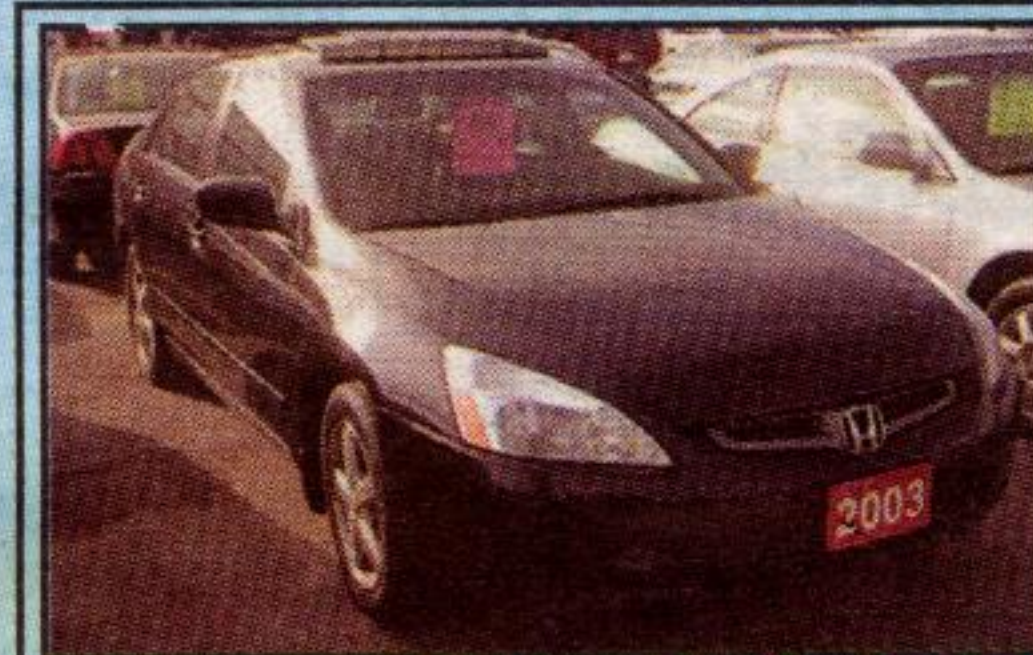

Georgetown Honda

316 GUELPH ST. (Hwy. #7),

HONDA

GEORGETOWN

•905-873-1818

ALL PRICES REDUCED!! SEE NEW PRICING!!!

2005 TOYOTA COROLLA CE \$17,795*
Auto, Air, CD, Keyless, Pewter, 47,770 kms
STK. P2160

2005 NISSAN ALTIMA 3.5S \$23,795*
V6, Auto, ABS, Gray, 29,000 kms
STK. 26060A

2004 HONDA ACCORD EX \$28,495*
V6, Auto, Skirt, Fogs, Loaded, Silver, 55,000 kms
STK.26030A

2003 HONDA ACCORD EXL \$22,495*
Loaded, Black, 81,139 kms
STK. P2131

2003 HONDA ODYSSEY LX \$21,995*
Auto, DVD, Beige, 87,800 kms
STK. P2149

2003 HONDA ACCORD EXL \$23,495*
Coupe, V6, Loaded, Black, 75,000 kms
STK. P2162

2003 HONDA PILOT EXL \$31,995*
Leather, Auto, Silver, 76,615 kms
STK.2185

2002 NISSAN SENTRA SE-R \$14,795*
Auto, Skirts, Loaded, Red, 47,902 kms
STK.2128