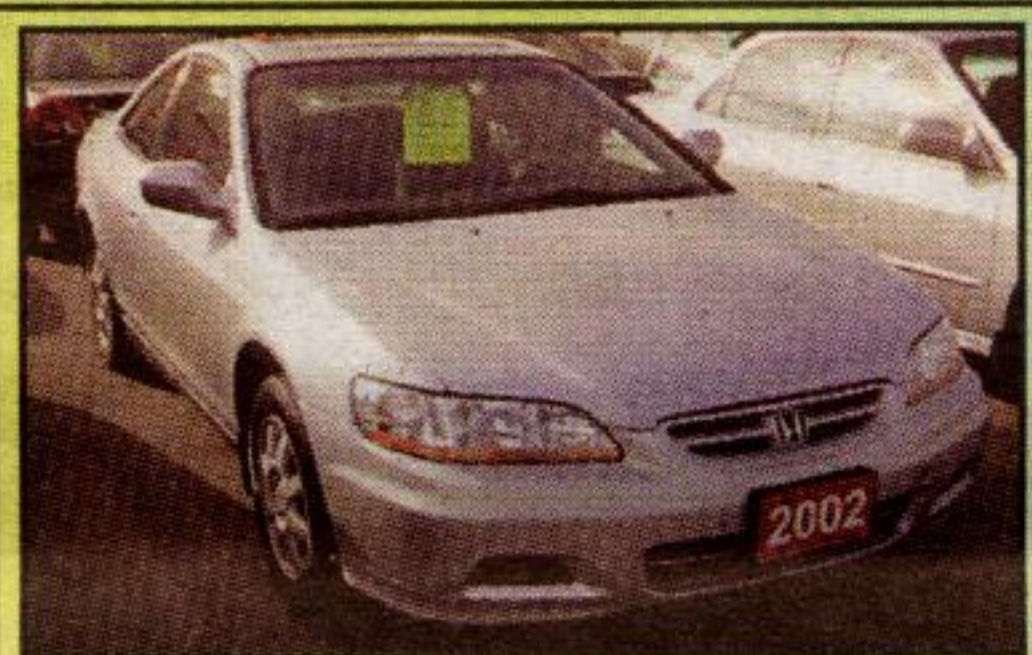

Georgetown Honda

316 GUELPH ST. (Hwy. #7),

HONDA

GEORGETOWN

•905-873-1818

ALL PRICES REDUCED!! SEE NEW PRICING!!!

2005 TOYOTA COROLLA CE \$17,795*
Auto, Air, CD, Keyless, Pewter, 47,770 kms
STK. P2160

2005 NISSAN ALTIMA 3.5S \$23,795*
V6, Auto, ABS, Gray, 29,000 kms
STK. 26060A

2004 HONDA ACCORD EX \$28,495*
V6, Auto, Skirt, Fogs, Loaded, Silver, 55,000 kms
STK.26030A

2003 HONDA ACCORD EXL \$22,495*
Loaded, Black, 81,139 kms
STK. P2131

2003 HONDA ODYSSEY LX \$21,995*
Auto, DVD, Beige, 87,800 kms
STK. P2149

2003 HONDA ACCORD EXL \$23,495*
Coupe, V6, Loaded, Black, 75,000 kms
STK. P2162

2003 HONDA PILOT EXL \$31,995*
Leather, Auto, Silver, 76,615 kms
STK.2185

2002 NISSAN SENTRA SE-R \$14,795*
Auto, Skirts, Loaded, Red, 47,902 kms
STK.2128

2002 HONDA CRV EX \$23,495*
Auto, Loaded, Blue, 73,401 kms
STK.P2169A

2002 HONDA ACCORD EXL \$19,495*
5 Speed, Leather, Loaded, Silver, 55,496 kms
STK.P2138

2002 HONDA ACCORD SE \$14,995*
Coupe, 5 Speed, Roof, Silver, 78,943 kms
STK.26084A