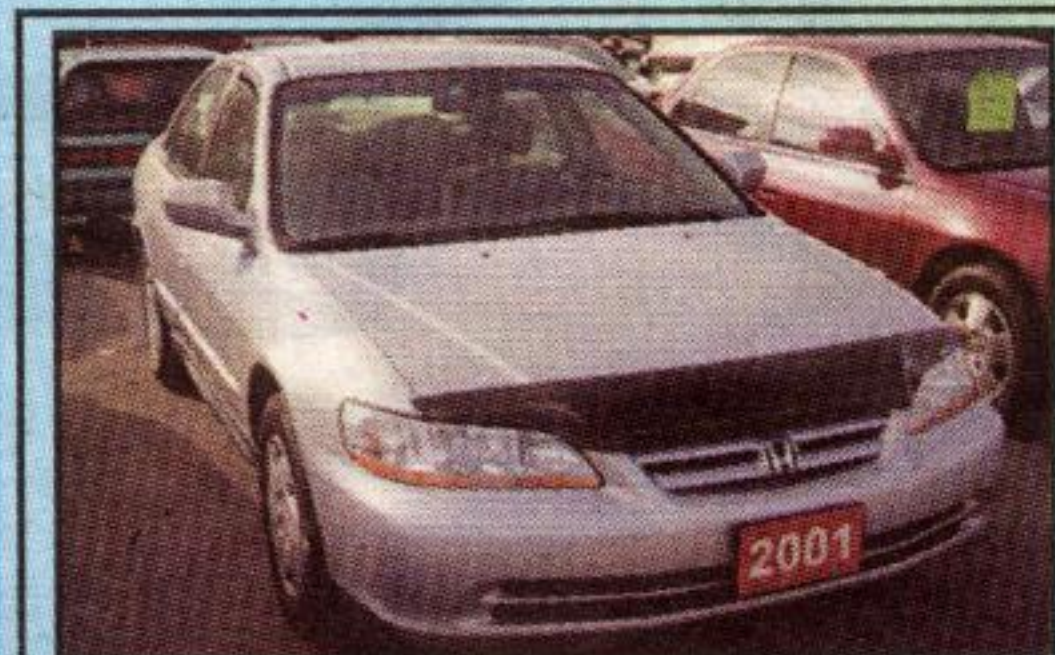

2001 HONDA ACCORD LXG $15,995*
V6, Auto, Loaded, Silver, 92,000 kms
STK.P2082