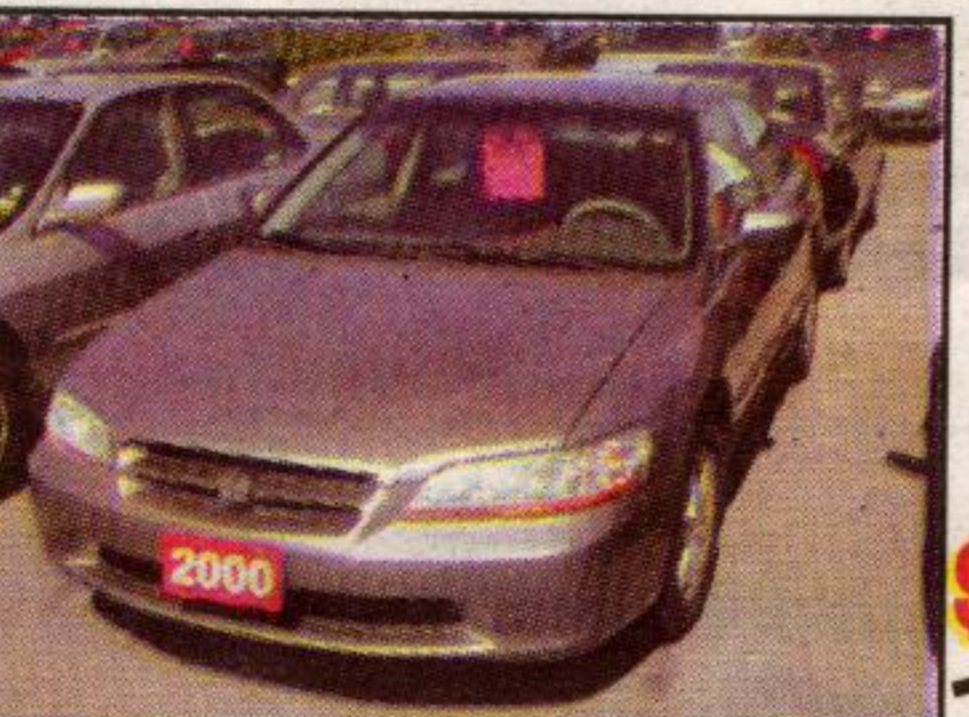

2000 HONDA ACCORD SE

Silver, Auto, 115,700 kms
STK. 25084A

~~$14,995~~