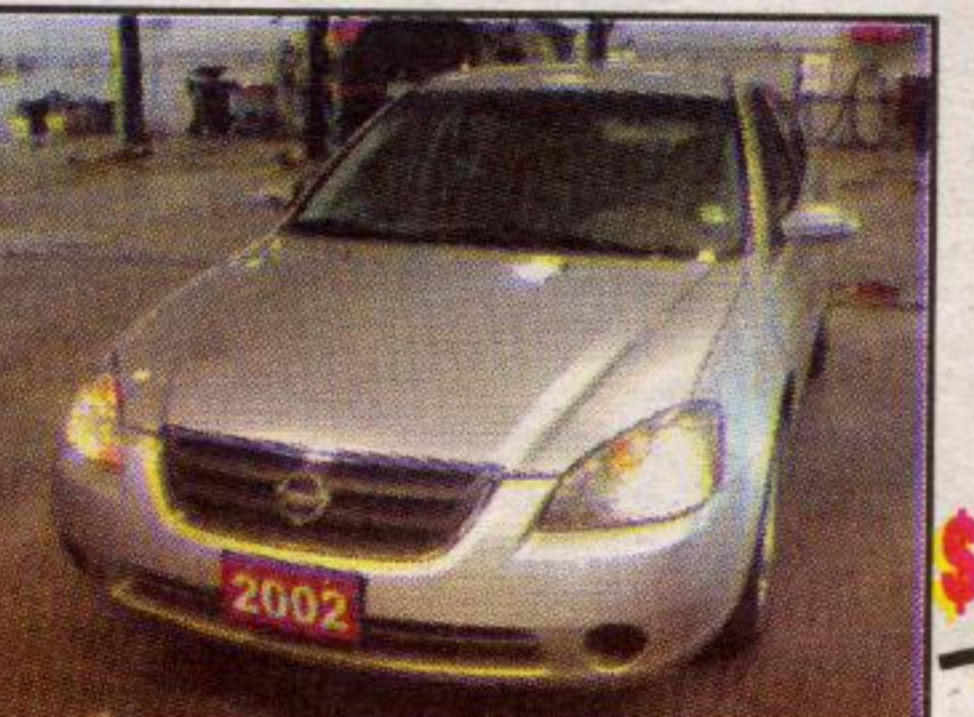

2002 NISSAN ALTIMA S

Silver, Auto, Power Group, Alloys, 66,530 kms
STK. P2166

~~$18,995~~