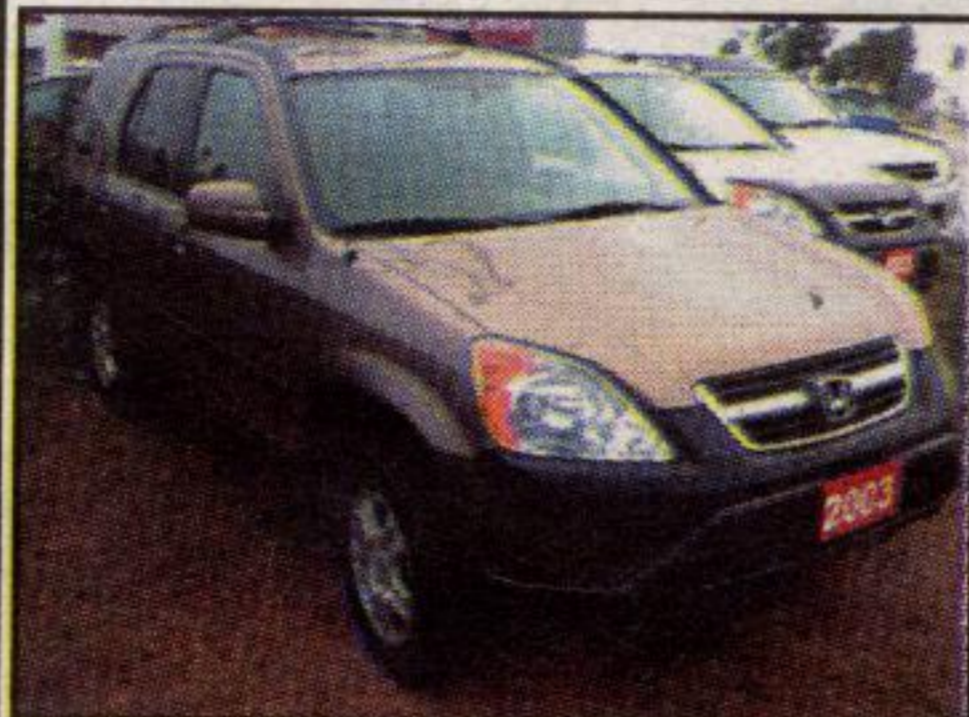

## USED CAR MADNESS!

### 2003 HONDA PILOT EXL

Silver, Leather, Auto, 80,342 kms  
STK. P2177

~~\$32,495~~

### 2003 HONDA CRV EX

Beige, Auto, Cloth, Loaded, 50,750 kms  
STK. P2148

~~\$26,495~~

### 2001 NISSAN ALTIMA GXE

Silver, Loaded, 105,000 kms  
STK. 24254A

~~\$12,995~~