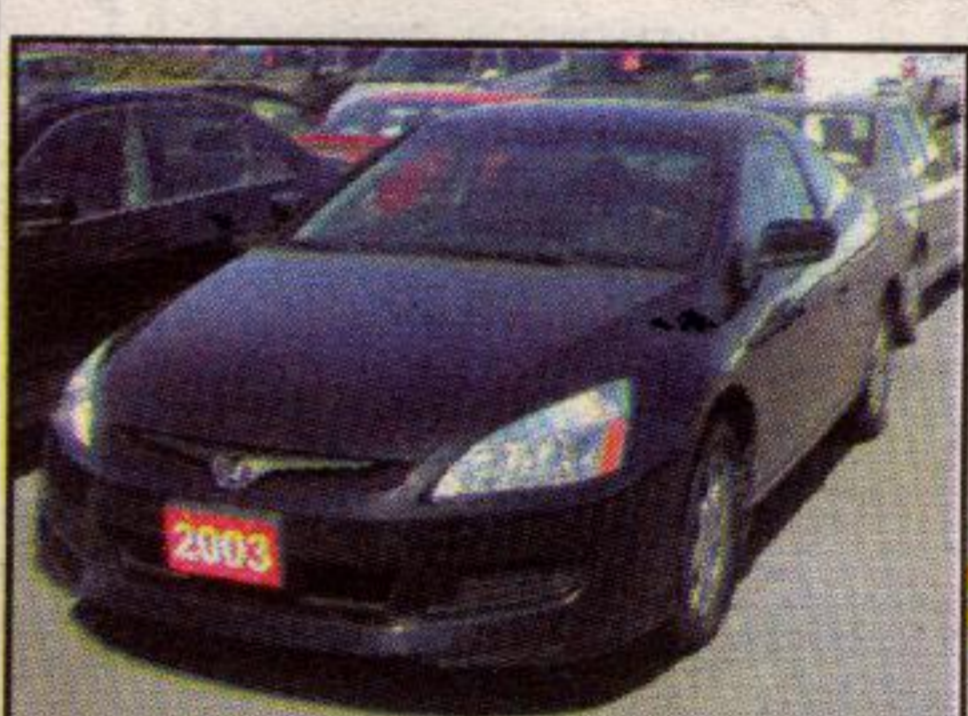

2003 HONDA ACCORD EXL

Black, Coupe, V6, Loaded, 75,000 kms
STK. P2162

~~$24,995~~