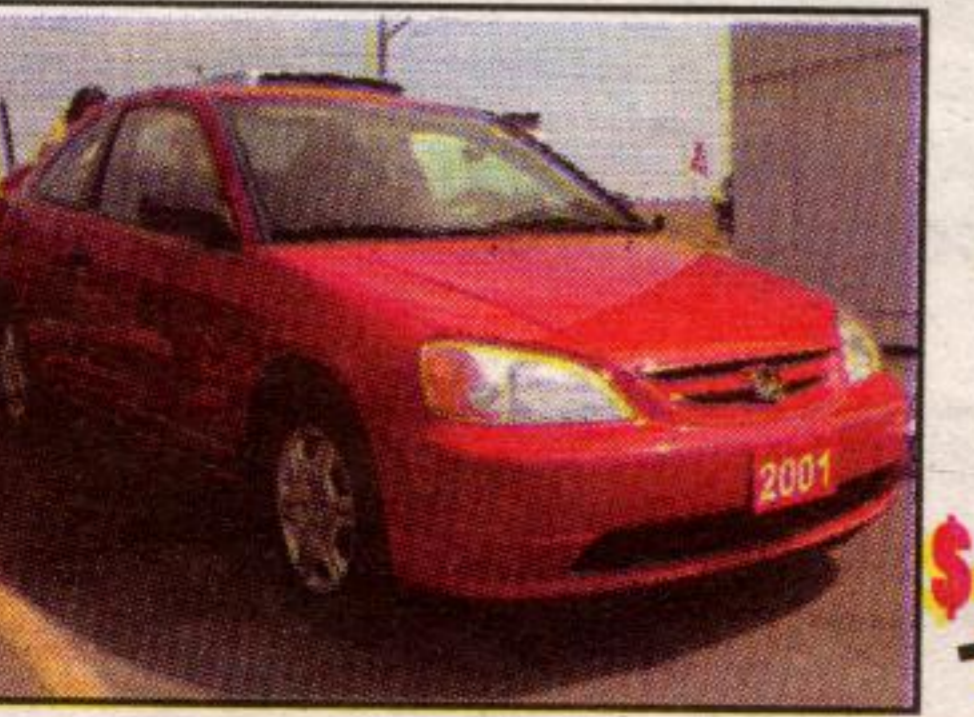

2001 HONDA CIVIC SE

Red, Coupe, 5 Speed, Air, 85,690 kms
STK. P2150

~~$13,995~~