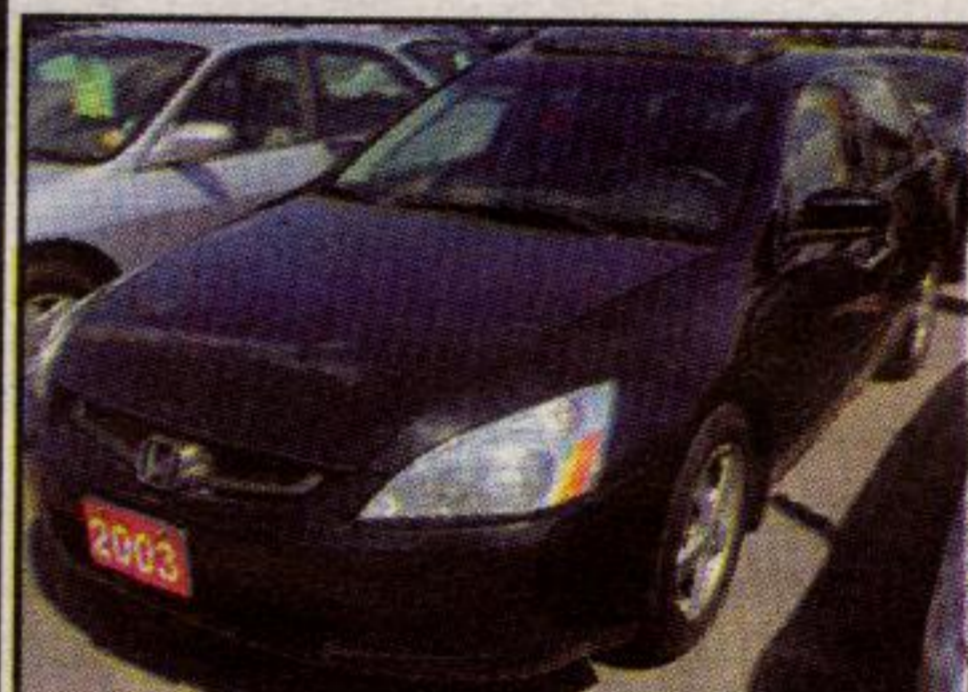

2003 HONDA ACCORD EXI

Black, Loaded, 81,139 kms
STK. P2131

~~$23,995~~