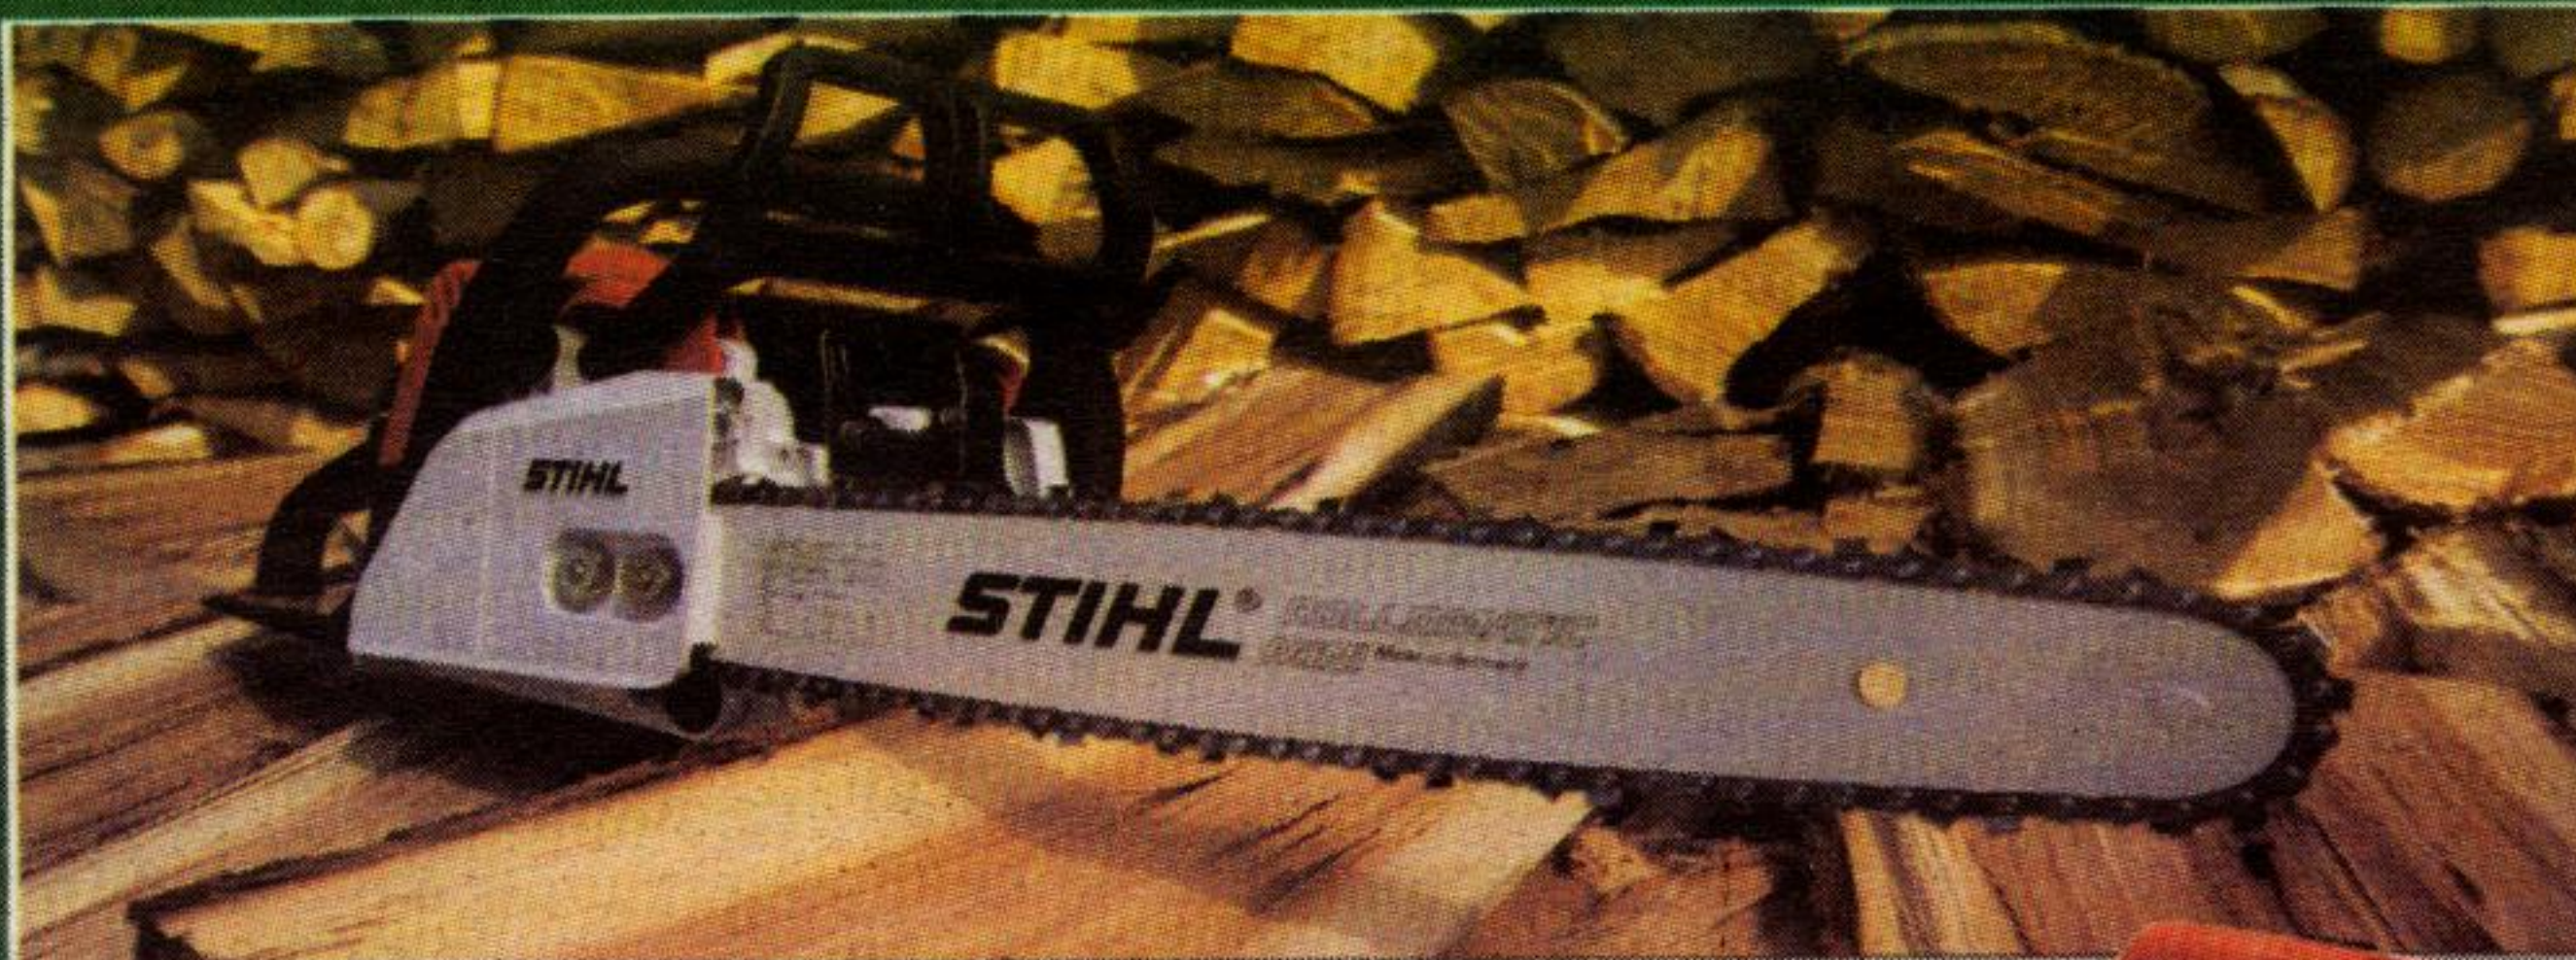

Adams Rent-All Inc.

• RENTALS • SALES • SERVICE

334 GUELPH ST. 905-877-0157

We Blow the Competition Away!

Guaranteed to start in 2 pulls for 5 years.

WE ALSO REPAIR SNOWBLOWERS & LAWN TRACTORS

Only **\$279⁹⁵**
MS 170 Chain Saw

\$80 value
Receive your Wood-Pro™ Kit FREE with purchase

Right now, get a FREE Wood-Pro™ Kit with your purchase of any of the following STIHL chain saws: 009 L, MS 170, MS 180 C, MS 192 T, MS 200, MS 200 T, MS 210, MS 230, MS 250, MS 250 C, MS 260, MS 270, MS 280, MS 290, MS 341, MS 361, MS 361 QS and MS 390.