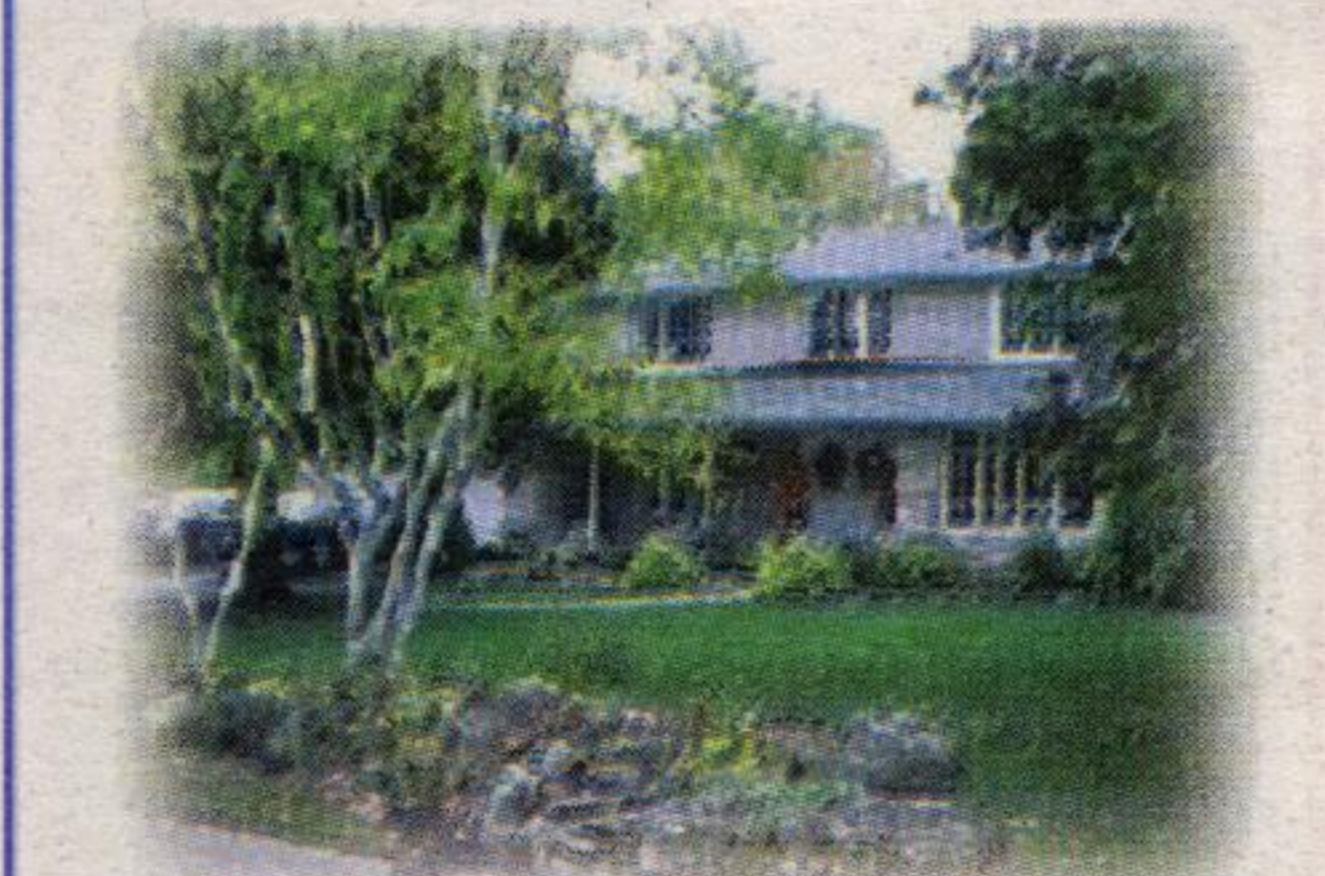

ROYAL LEPAGE
Meadowtowne Realty
 Independently Owned & Operated Broker

Office
519-853-8467
 Toll Free
866-865-8262

Certified Luxury Home Marketing Specialists

NEW
"Honeysuckle" Model
\$364,900

This charming 2 Storey 4 BR 3 bath home, with wrap around porch and double garage, is professionally decorated with upgraded flooring and fixtures; Master BR has a 5 pc ensuite; 2nd floor laundry, main floor Home office; great room with fireplace and finished basement with Rec Room and Playroom.

Bramalea Woods Beauty
\$599,000

Gracious 4BR, 4 Bath home w/ravine backs onto a park w/creek. Finished w/o Rec Rm & Media Rm, Decks, Hot Tub & Cabana, MF family room & office.

Village "Cape Cod"
\$415,000

LATEST TREND - BARN INTO HOMES

Turn the barn into your dream home. Country home situated on 15 acres with bank barn. Property not in Greenbelt, Agricultural zoning, Taxes \$650/year. **\$434,000.**

WANTED - 4 bedroom home in Acton East.
Call Kathleen* at 905-877-5211

www.sandrabrianceau.com

NEW

STUNNING BUNGALOW IN MONO
\$425,000. On 4.93 acres, this 3 bdrm/2 bath bungalow has over 1,800 sq. ft. of living space on main fl r. & another 1,80 sq. ft. of open space in basement! Gorgeous hardwood floors, fireplace, open concept kitchen & so much more! Many upgrades include: large ensuite w Jacuzzi tub. 10 minutes to Orangeville. Don't miss out. **Sandra Brianceau***