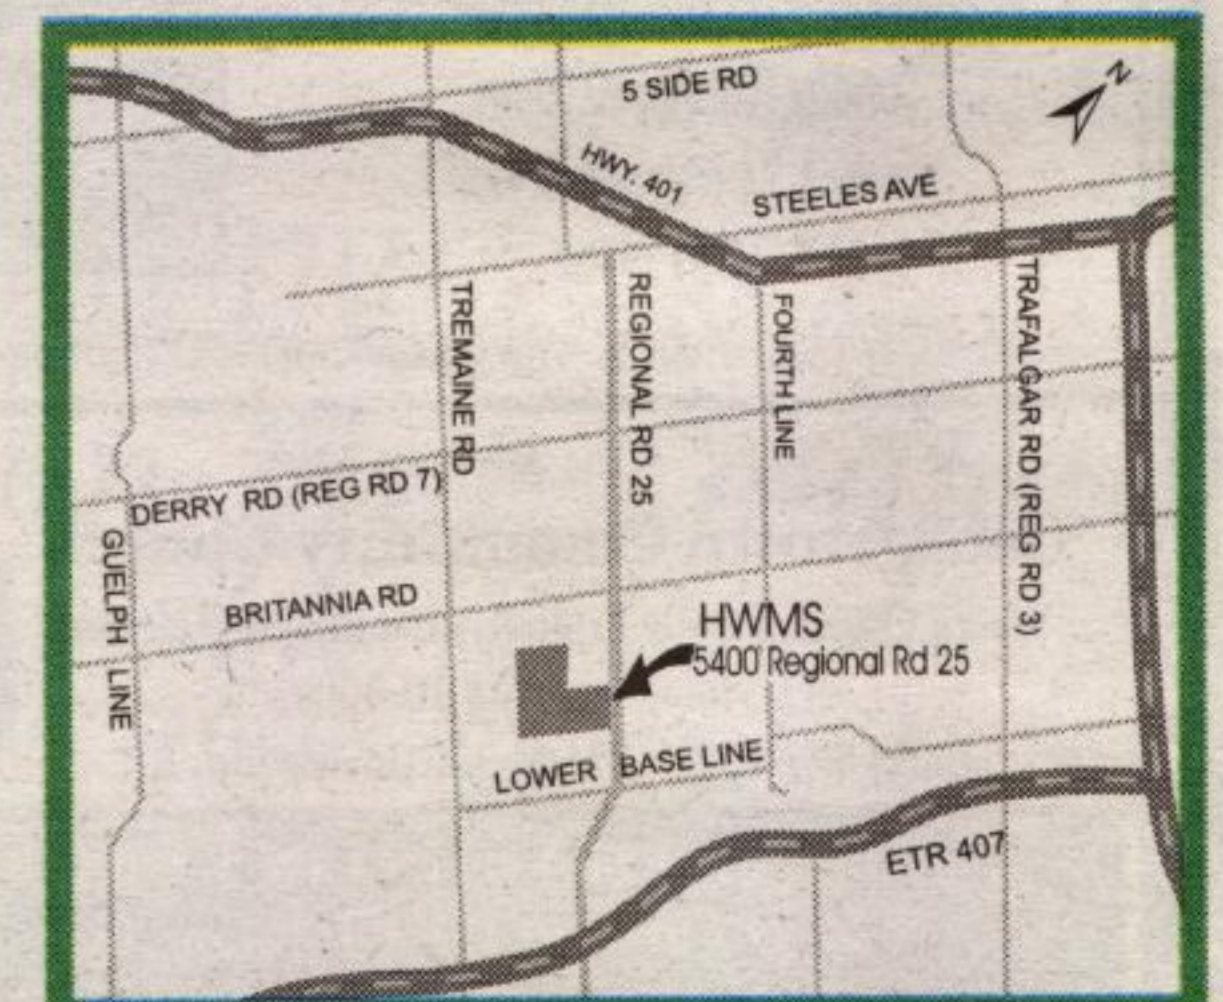

Halton Waste Management Site,
5400 Regional Rd. 25, Milton

House Cleaning? We Can Help!

Bring your reusable clothing and household items to the Salvation Army Depot at Halton's Waste Management Site.

A Community Partnership

1151 Bronte Road, Oakville, ON L6M 3L1

Tel: 905-825-6000 • Toll free: 1-866-4HALTON • TTY 905-827-9833 • www.region.halton.on.ca