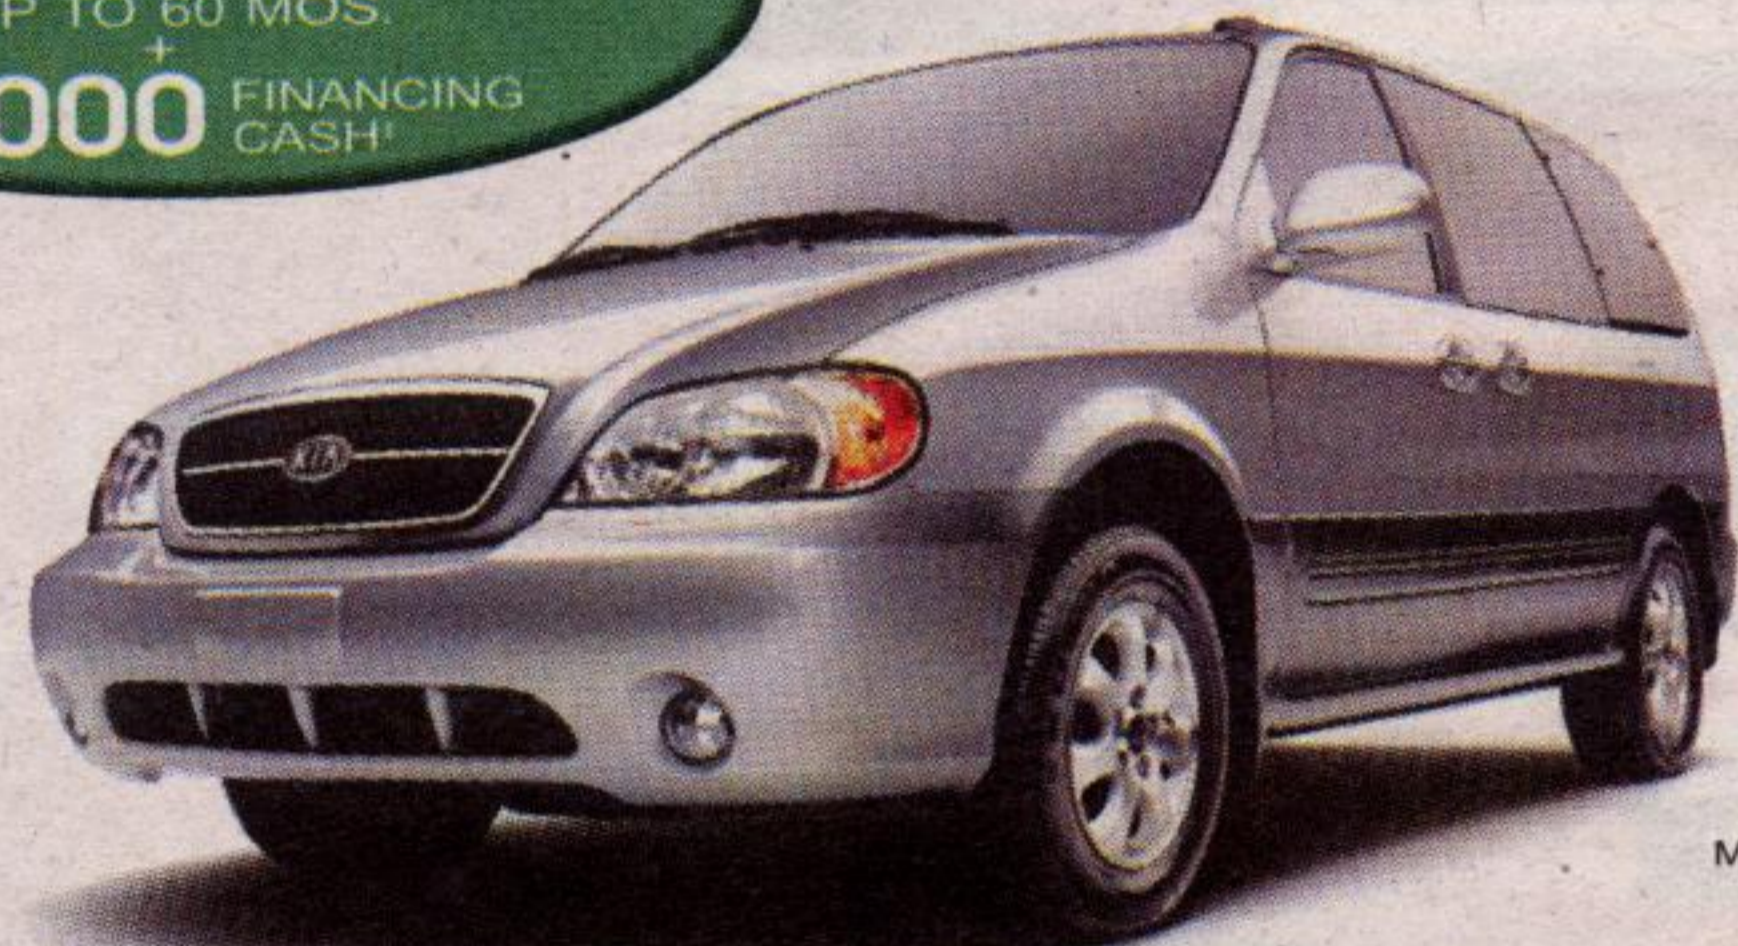

EX model shown¹

MSRP $26,995**

2005 SEDONA

- 3.5 L V6 engine • 5-speed automatic • 4-wheel ABS • 2nd row captain's seats
- Rear sonar • Remote keyless entry • Power windows, locks & heated mirrors
- Front & rear A/C • Cruise control

$31,990 CASH PURCHASE¹
OR
0% PURCHASE FINANCING²