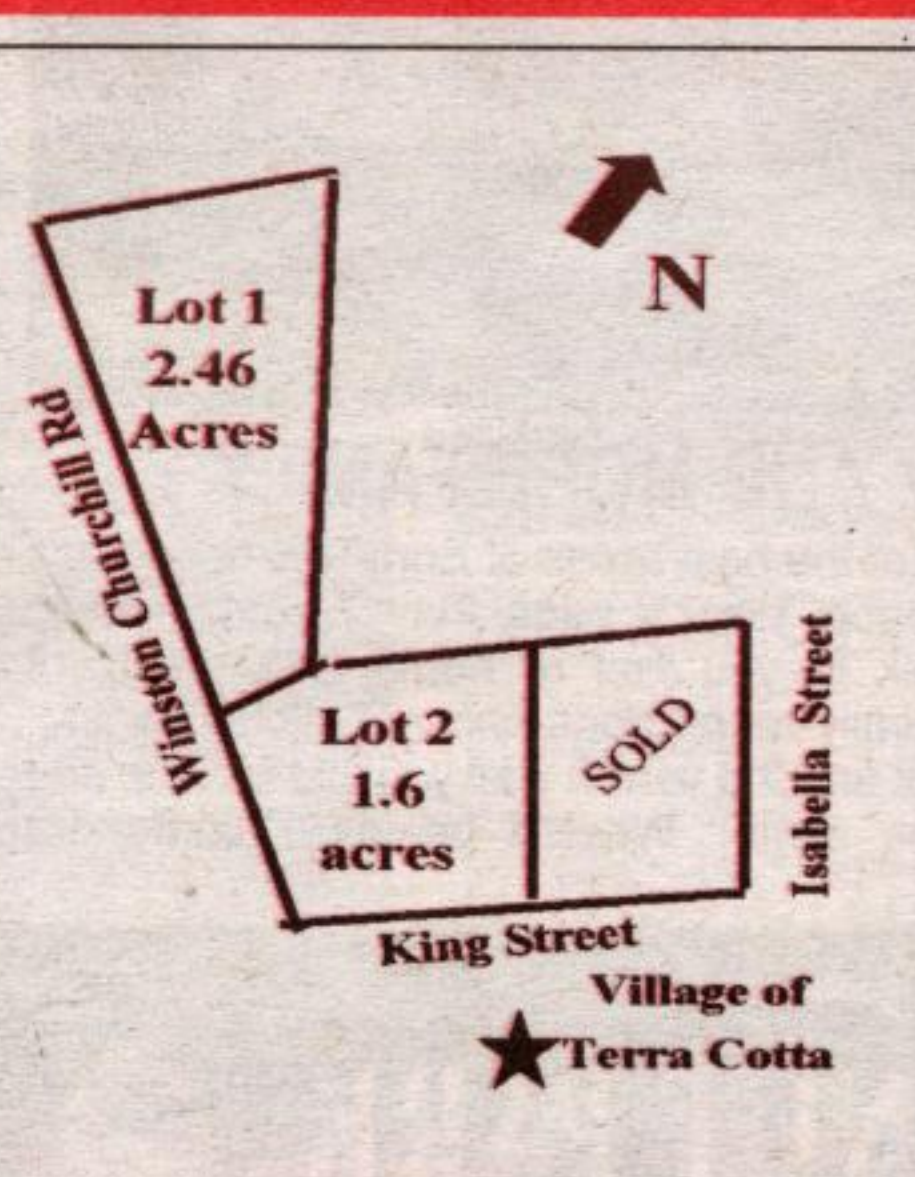

PROVEN PERFORMANCE - LISTINGS WANTED - PROVEN PERFORMANCE - LISTINGS WANTED - PROVEN PERFORMANCE - LISTINGS WANTED

Johnson Associates
HALTON LTD., REALTOR

Mississauga (905) 874-3040

Erin (519) 833-9714

MARTHA SUMMERS*
Proven Performer Since 1988

(905) **877-5165**

WEBSITE: www.marthasummers.ca E-MAIL: msummers@idirect.com

*Sales Rep.

PLEASE CHECK MY WEBSITE AT **www.marthasummers.ca** FOR INSIDE AND OUTSIDE PHOTOS OF OUR CURRENT LISTINGS.

POWER OF SALE $1,150,000

Executive Retreat - Nature Lovers Delight on 82 acres. 8 bedroom main residence, 2nd legal residence, 3 ponds, tennis court, pool, 7 stall barn, arena, private rolling property near Erin Village. Act Now!! **Martha Summers*** 04-452-91

NEARLY NEW AND FABULOUS - $575,000

You will love it!! Wonderful sun-filled cherry kitchen, large eating area, brkfst bar, granite counters, overlooking sunken fam. rm, w/o to rear yard, open concept, sep. living + dining areas, decorative columns. 4 bdrms, mn fir. office, 2nd flr laundry, 3 pc on lower level, granite in all bathrooms, upgrades galore. **Martha Summers*** 04-689-91

DOWN BY THE RIVER - GLEN WILLIAMS

Fabulous totally renovated 3 bdrm bungalow with finished loft and walkout lower level. Living room with floor to ceiling fireplace, cathedral ceilings and walkout to large deck with river views. $569,000. **Martha Summers*** 04-604-30

STUNNING STONE HOME IN THE PARK

Fabulous open concept w/green house kitchen, 2 storey height in main floor family rm, main floor master bdrm, inlaid hrdwd floors, superb gardens. $579,000.00 **Martha Summers*** 04-677-30

"OLDE" GEORGETOWN - FIRST TIME OFFERED