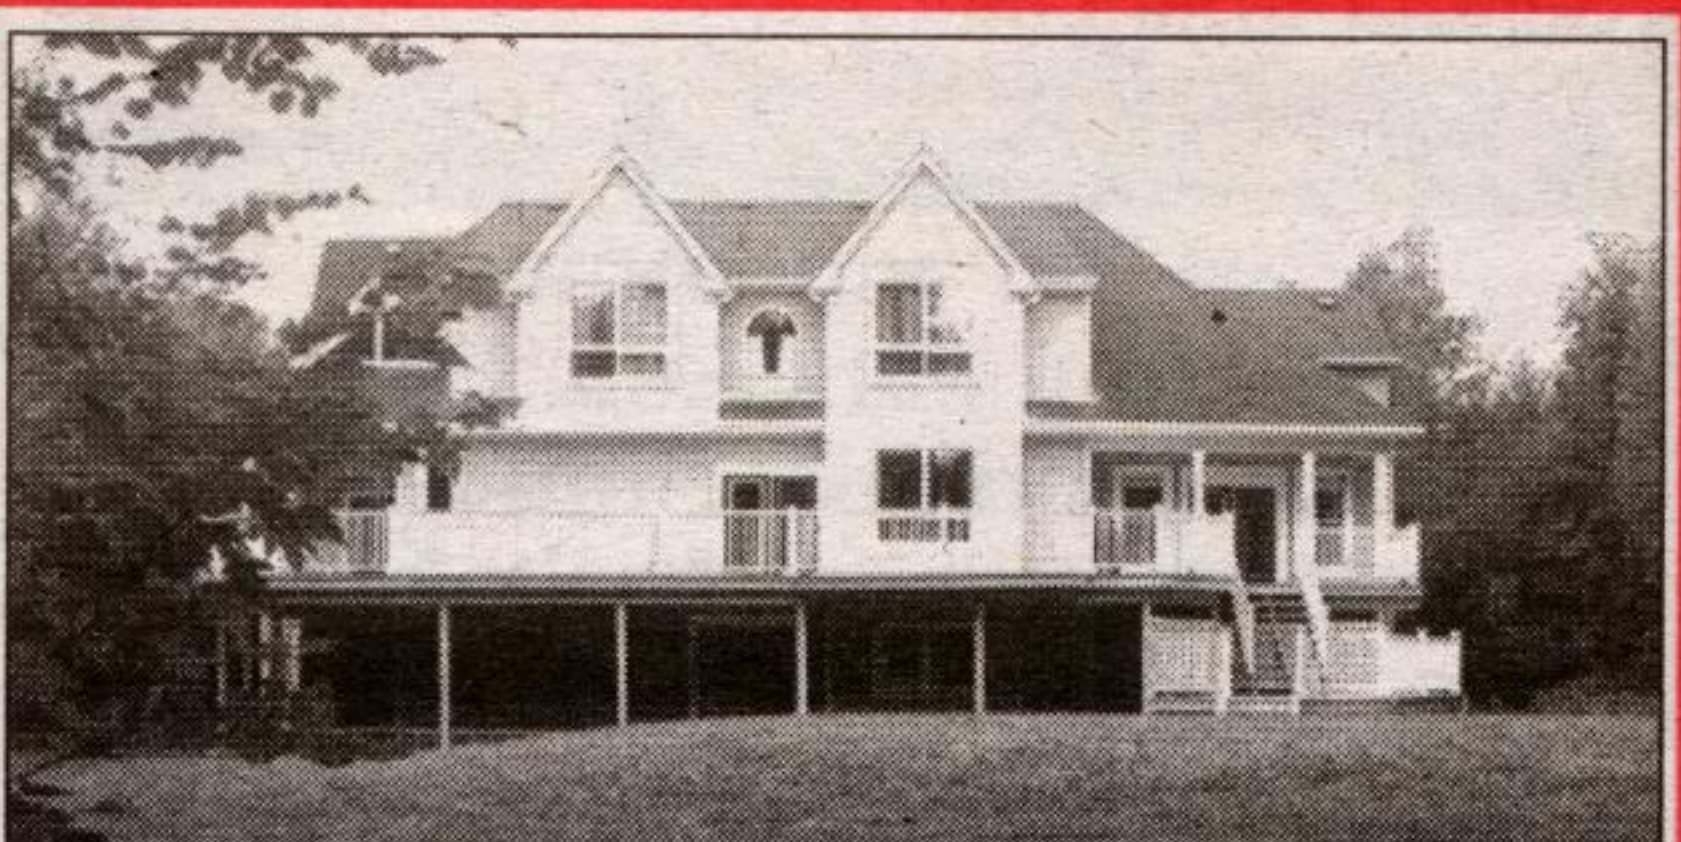

UNIQUE COUNTRY HOME 1.9 ACRES

Incredible design & décor on private treed lot min to Town, golf & major routes. Soaring ceilings, wrought iron railings, log great rm, 5 bdrms, 5 baths. $649,000. **Martha Summers*** 04-606-91