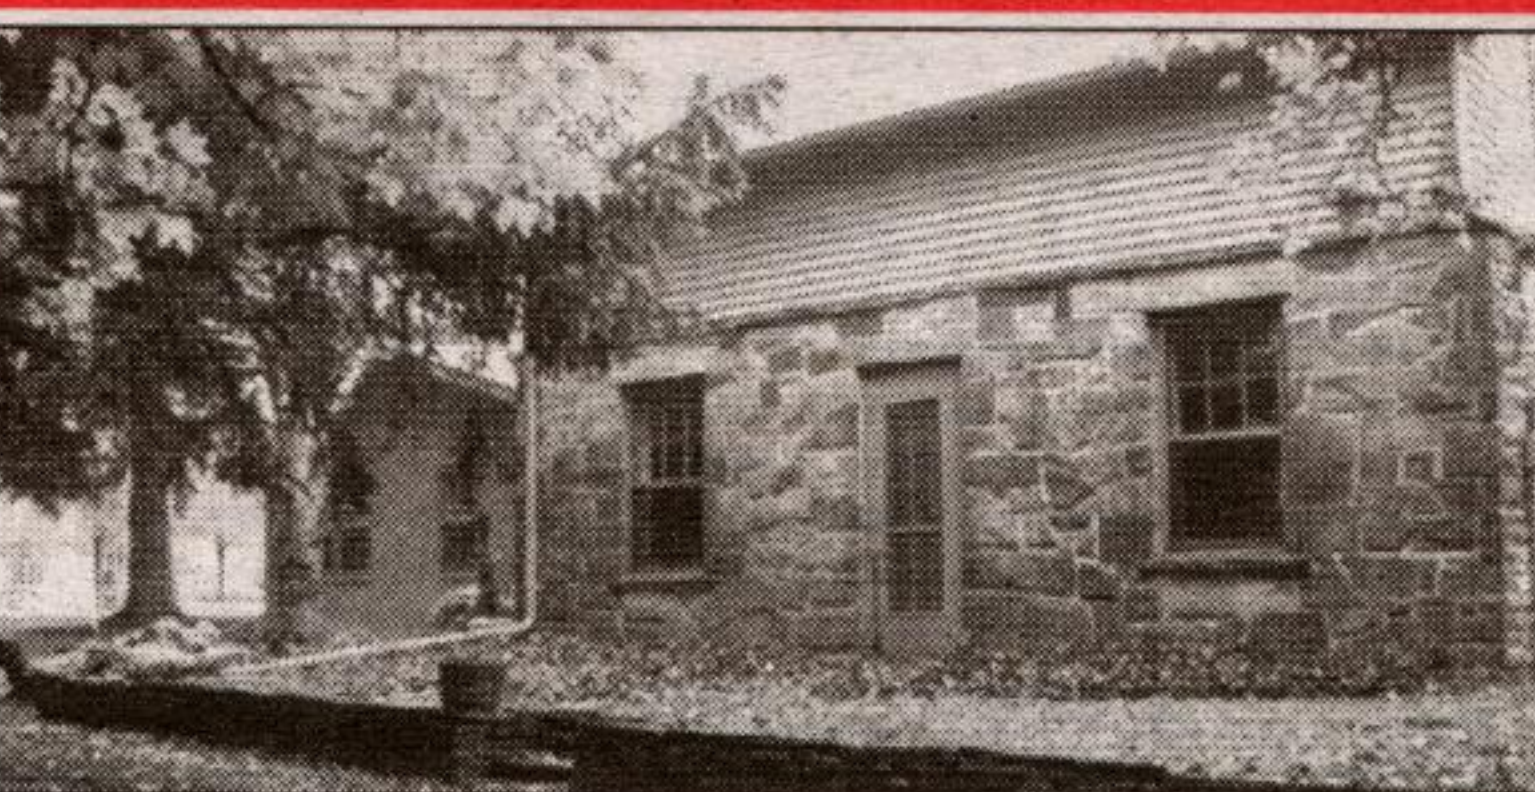

BELFOUNTAIN - 148 ACRES 2 PARCELS - STONE HOME - BARN

Fabulous property with pond, stream, hardwood, reforestation, vineyard, pasture. Charming century upgraded 3 bdrm stone home, sunfilled spacious rooms, all overlooking spring fed pond, 1860 "thrashing barn" recently rebuilt with exterior stone fireplace, stone silo, privately situated!! **Martha Summers*** $1,400,000. 04-655-60