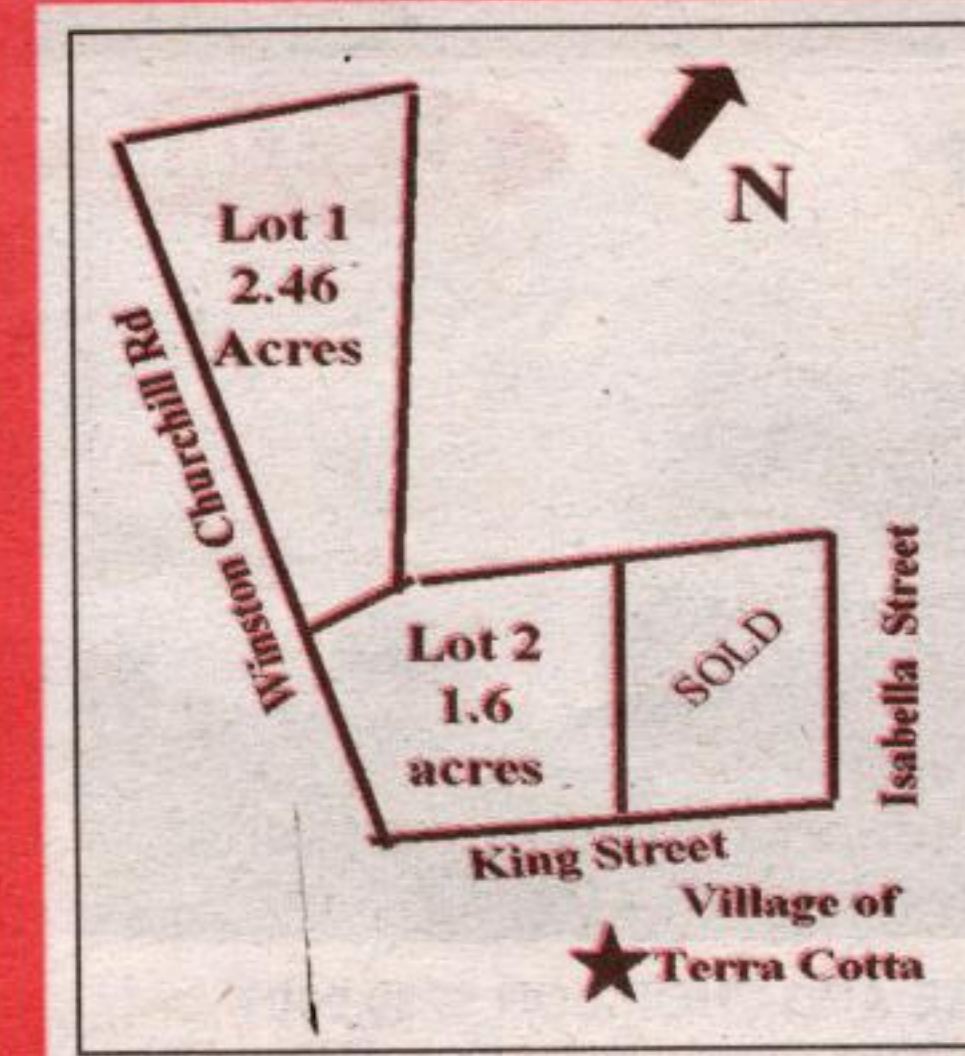

WOODS, WATER, MEADOW, 96 ACRES \$879,000

Min. to Terra Cotta. Lrg country kit., great rm., cathedral ceiling, w/o to decks, mn level mstr. enste, luxurious 2nd level bath, 4 bdrms, sep. 4 bay gar., barn suitable for horses, + smaller barn for livestock or antiques. Martha Summers* 04-439-91

BELFOUNTAIN - 148 ACRES 2 PARCELS - STONE HOME - BARN

Fabulous property with pond, stream, hardwood, reforestation, vineyard, pasture. Charming century upgraded 3 bdrm stone home, sunfilled spacious rooms, all overlooking spring fed pond, 1860 "thrashing barn" recently rebuilt with exterior stone fireplace, stone silo, privately situated!! Martha Summers* \$1,400,000. 04-655-60

TERRA COTTA

2 adjoining lots w/great views, seasonal stream, town water & gas, 12 min to "GO" \$199,000 & \$209,000.

RECENT SOLDS

RECENT SOLDS

RECENT SOLDS

RECENT SOLDS

INGLEWOOD COUNTRY

BALLINAFAD - 2+ ACRES