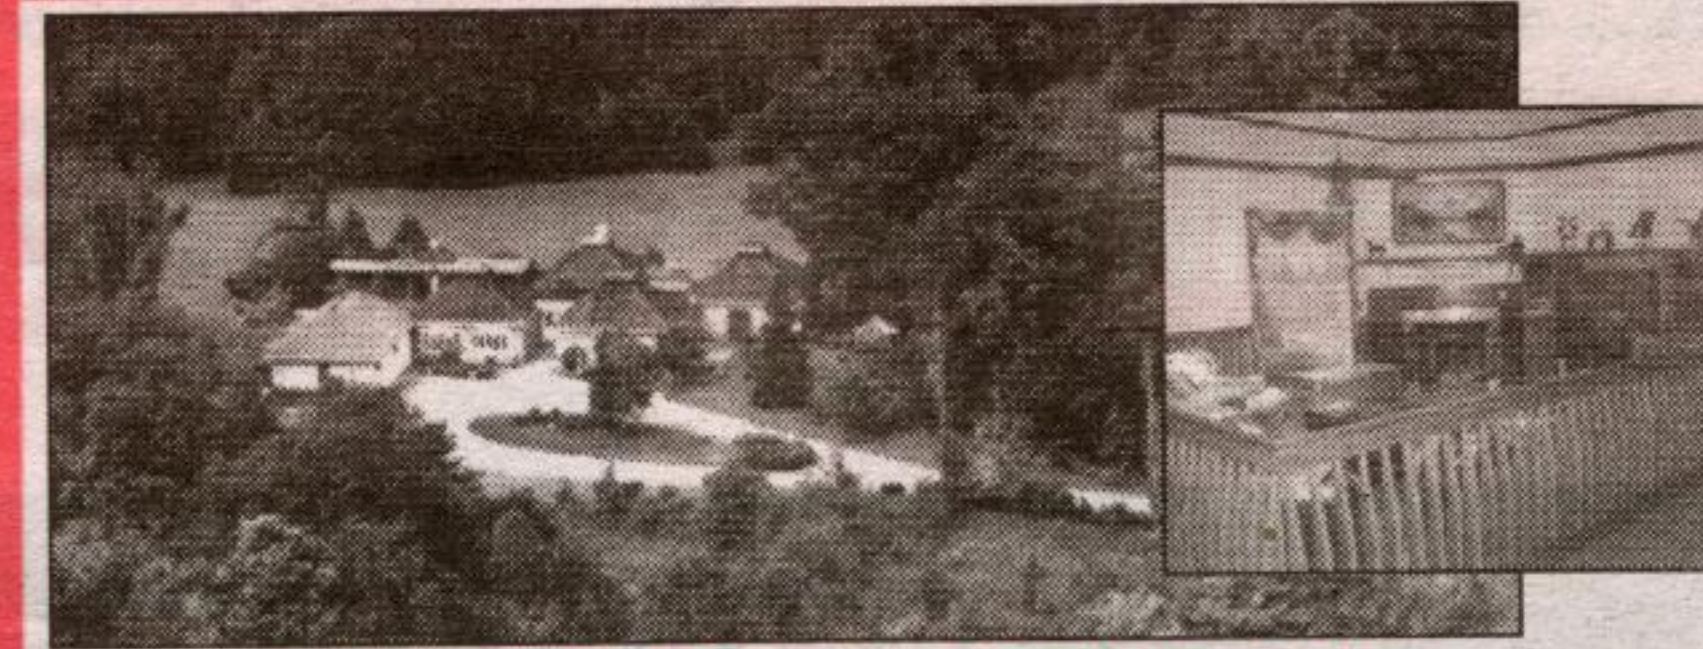

COMPLETE COUNTRY - 17 PRIVATE ACRES, POND - POOL - WOODS - BARN

Nature Lover's Retreat. Unique pod style home. Sun-filled - spacious entertainer's delight with room for family and friends. Finished lower level with rec room & lots of space for billiard table. Attached 4-car garage and much more. $629,000. Martha Summers* 04-634-91