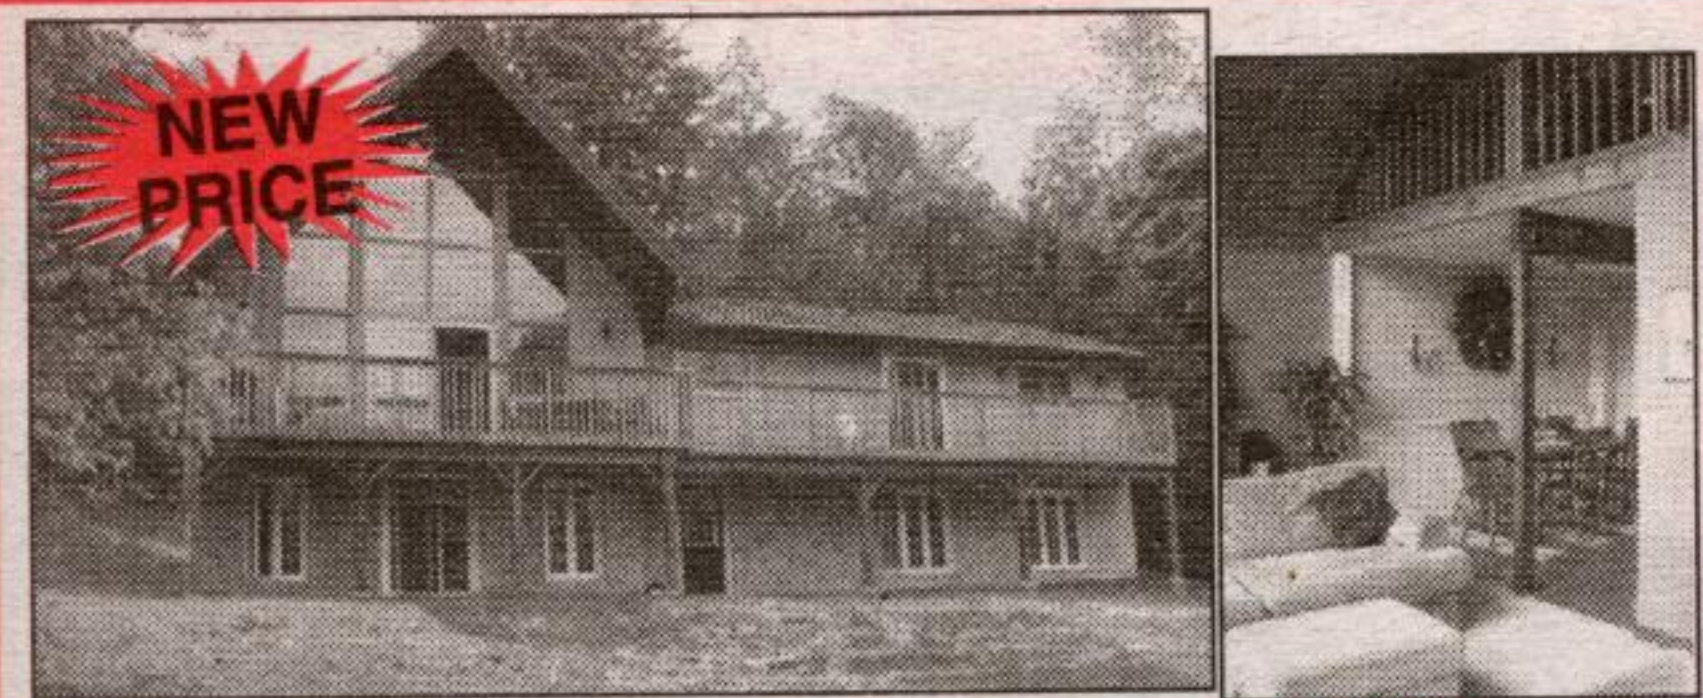

STUNNING STONE HOME IN THE PARK

Fabulous open concept w/green house kitchen, 2 storey height in main floor family rm, main floor master bdrm, inlaid hrdwd floors, superb gardens. \$579,000.00 Martha Summers*.

DOWN BY THE RIVER - GLEN WILLIAMS

Fabulous totally renovated 3 bdrm bungalow with finished loft and walkout lower level. Living room with floor to ceiling fireplace, cathedral ceilings and walkout to large deck with river views. \$569,000. Martha Summers* 04-604-30

ALMOST NEW \$339,000

Modern open concept living with great space. 4 bedrooms, spacious eat-in kitchen with walkout to multi level deck and fenced rear yard. Ceramics, main floor laundry, gas fireplace and more. Hurry!! Martha Summers* 04-596-90