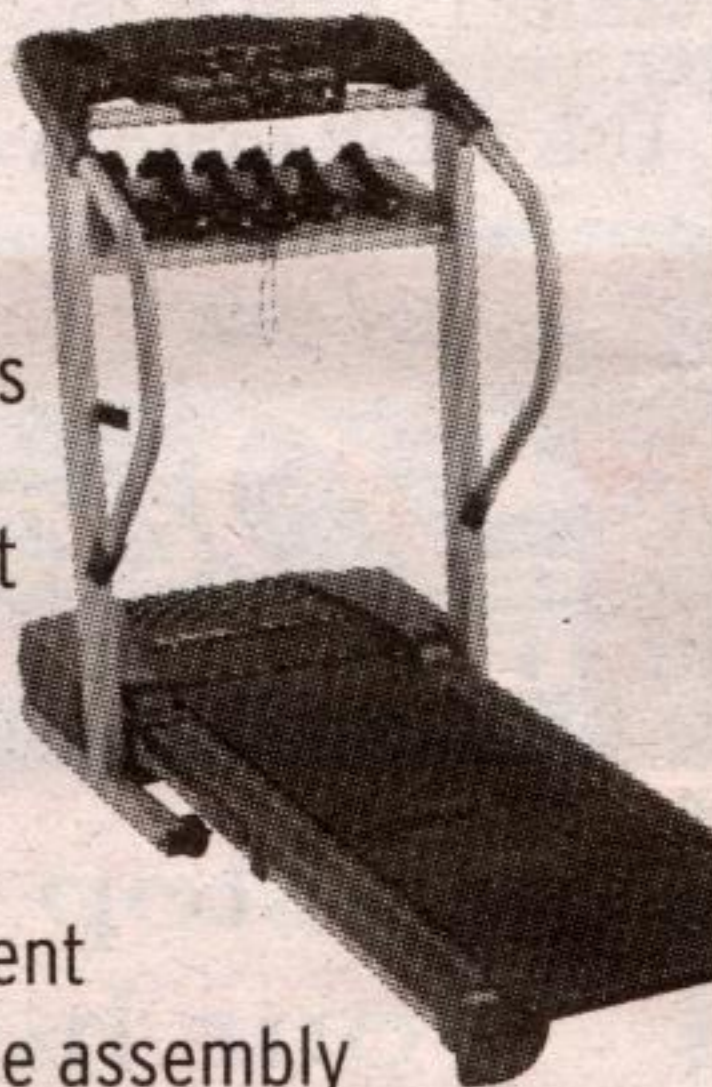

save $200

ProForm FOLDING TREADMILL

- 1.3-hp continuous duty motor
- 16 x 45" 1-ply belt

#30415.

Sears reg. 799.99.

599.99

Exercise equipment

may require some assembly