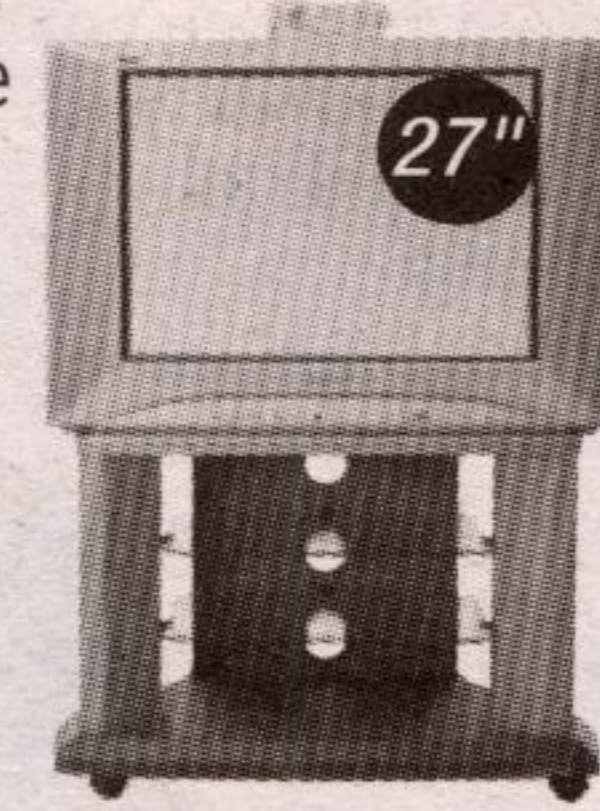

save $50

PANASONIC TAU™ 27" TV.

- flat picture tube
- motion adaptive digital comb filter

#15473. Sears reg. 499.99.

449.99

Stand not included