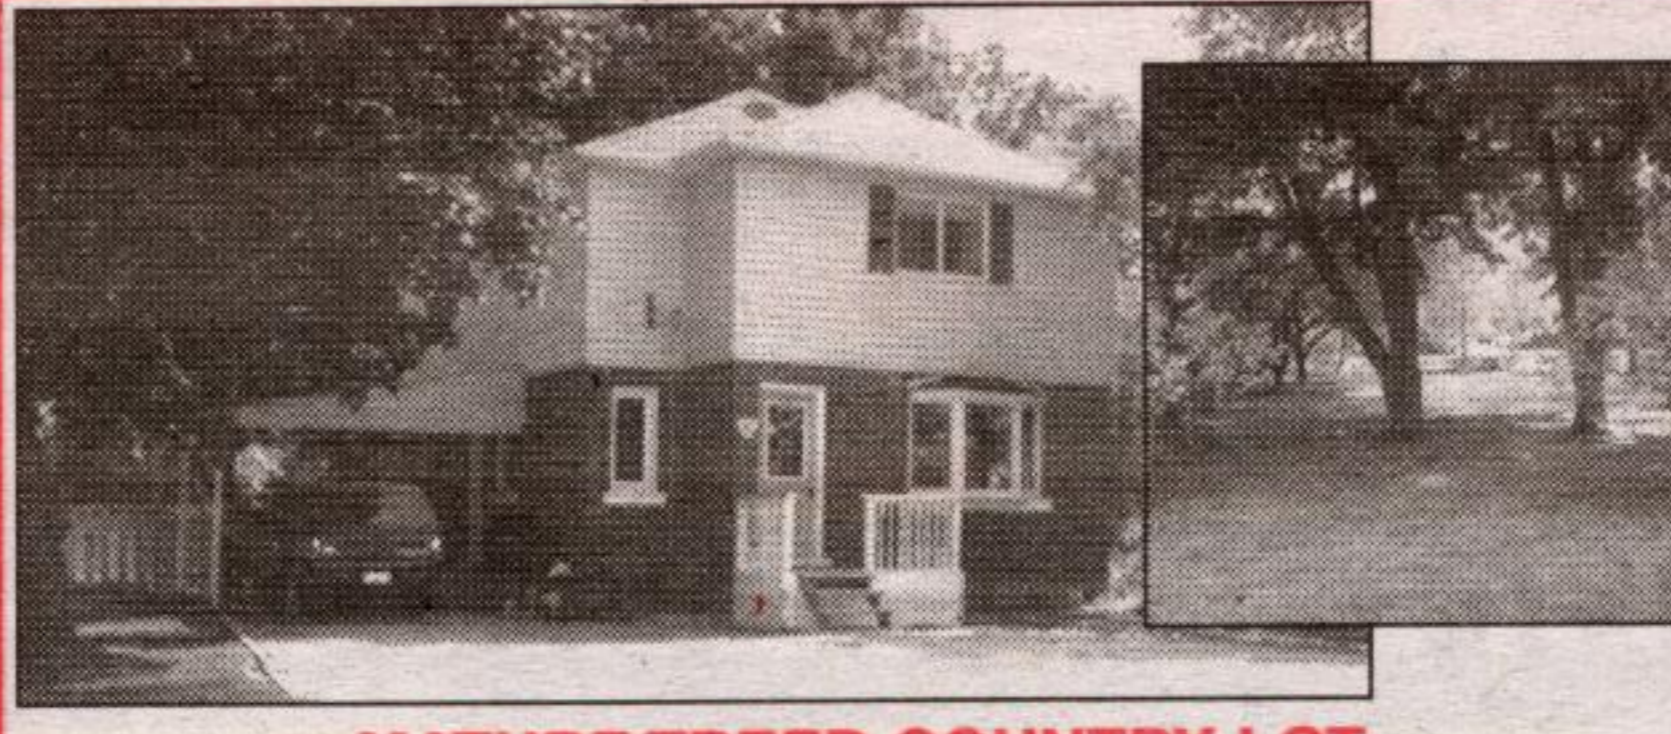

MATURE TREED COUNTRY LOT

3 bdrms, living room w/bay window, sep. office or dining rm, w/o from breakfast area to private deck. Ceramic floor in kit. New deck at front entrance. Sep. side entrance from carport. Too many updates to list. **Martha Summers***. $307,000. 04-552-90