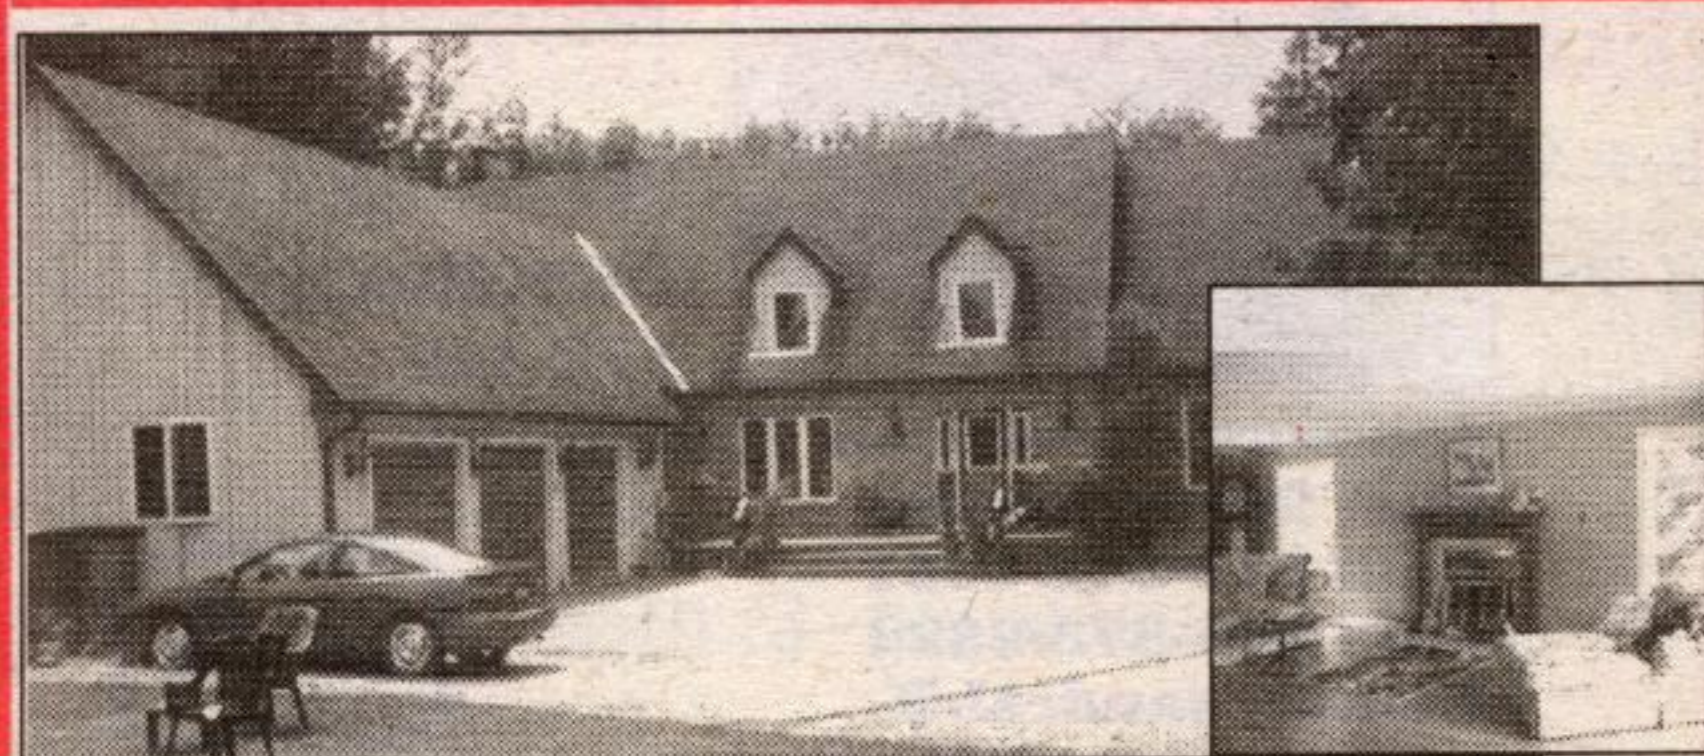

SUPERB - PRIVATE 2+ ACRES - CLOSE TO TOWN

Executive home w/slate in entrance and hrdwd flrs in living & dining rms. Spacious principal rooms, w/o to multi level deck o/l land & trees. Main flr office, w/o basement & 3 car gar. $525,000. **Martha Summers***. 04-443-91