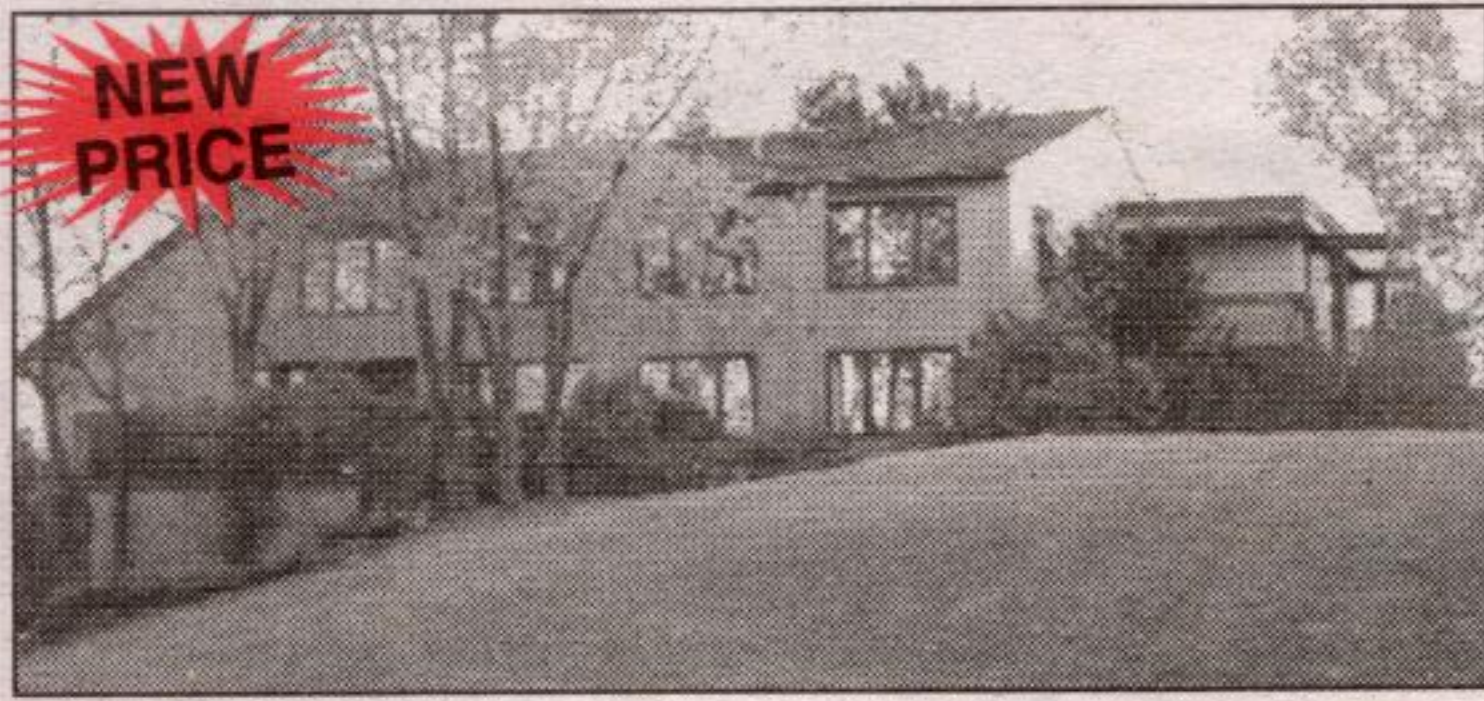

PROVEN PERFORMANCE - LISTINGS WANTED - PROVEN PERFORMANCE - LISTINGS WANTED - PROVEN PERFORMANCE - LISTINGS WANTED

Johnson Associates

HALTON LTD., REALTOR

Mississauga (905) 874-3040

Erin (519) 833-9714

MARTHA SUMMERS*

Proven Performer Since 1988

(905) **877-5165**

WEBSITE: www.marthasummers.ca

E-MAIL: msummers@idirect.com

*Sales Rep.

PLEASE CHECK MY WEBSITE AT
FOR INSIDE AND OUTSIDE PHOTOS
OF OUR CURRENT LISTINGS.

www.marthasummers.ca