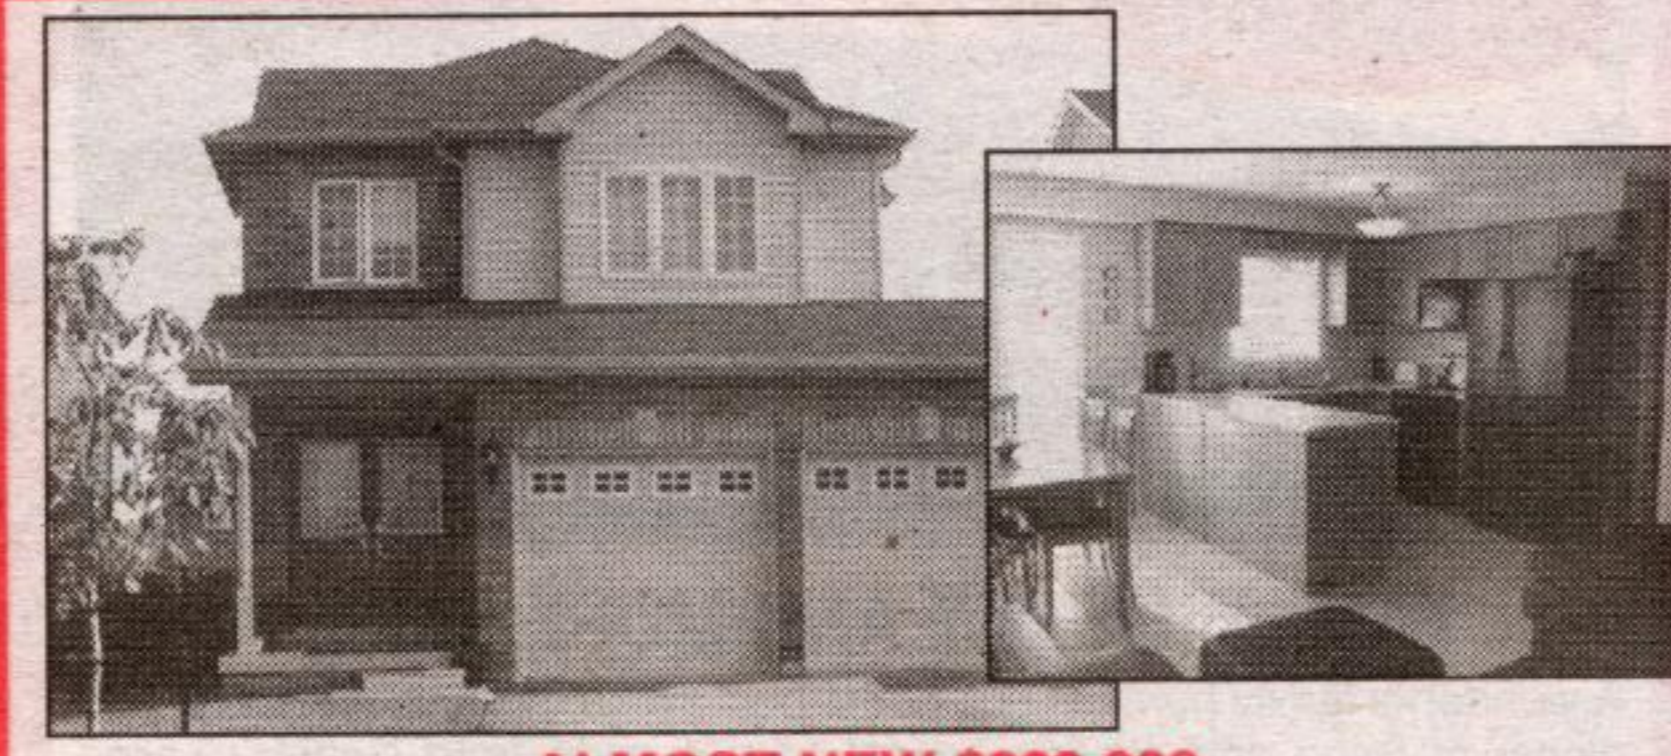

ALMOST NEW $339,000

Modern open concept living with great space. 4 bedrooms, spacious eat-in kitchen with walkout to multi level deck and fenced rear yard. Ceramics, main floor laundry, gas fireplace and more. Hurry!! **Martha Summers***. 04-596-90