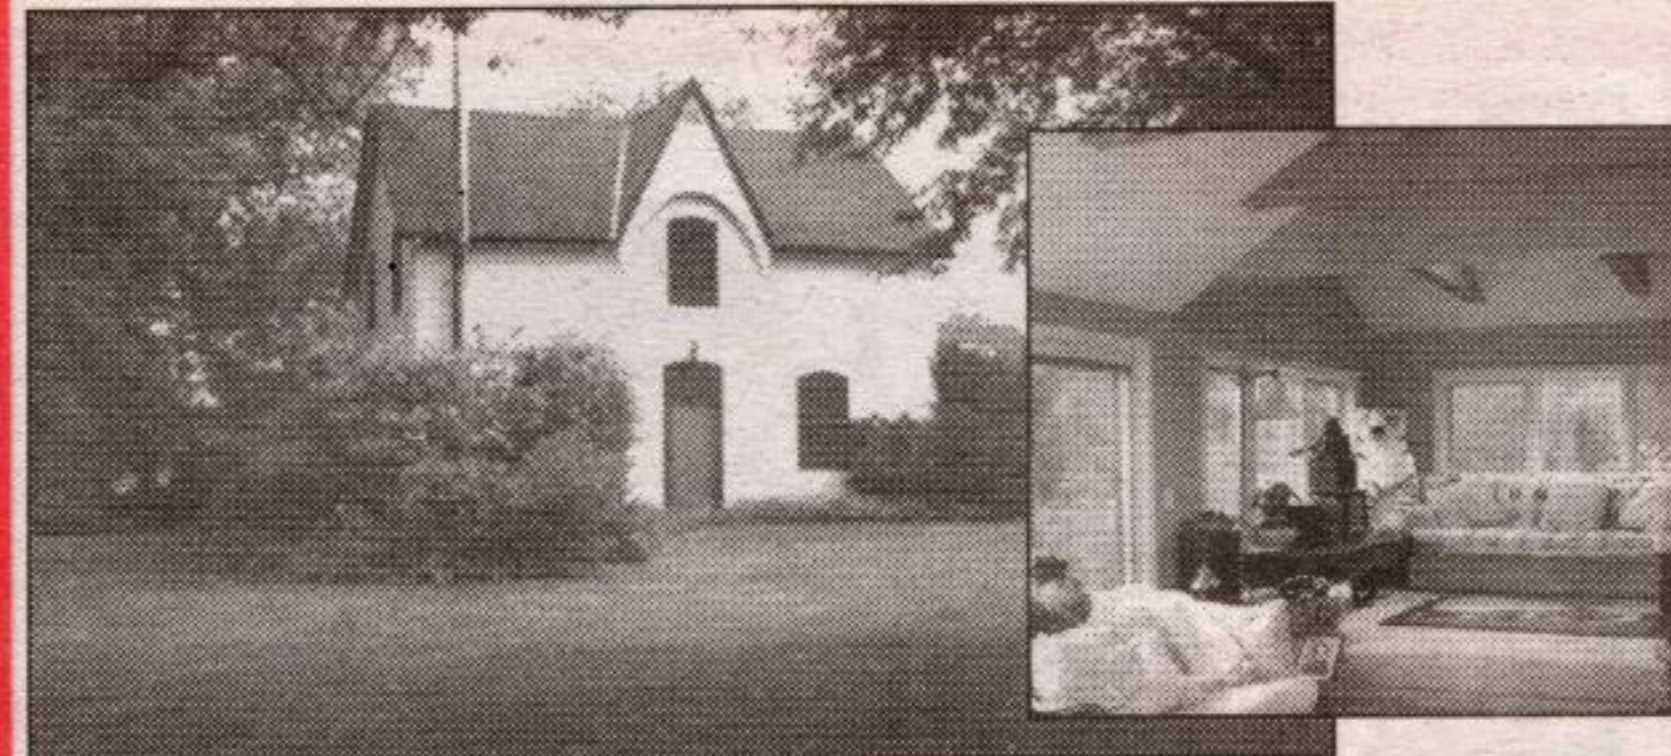

WOODS, WATER, MEADOW, 96 ACRES $879,000

Min. to Terra Cotta. Lrg country kit., great rm., cathedral ceiling, w/o to decks, mn level mstr, enste, luxurious 2nd level bath, 4 bdrms, sep. 4 bay gar., barn suitable for horses, + smaller barn for livestock or antiques. **Martha Summers***. 04-439-91