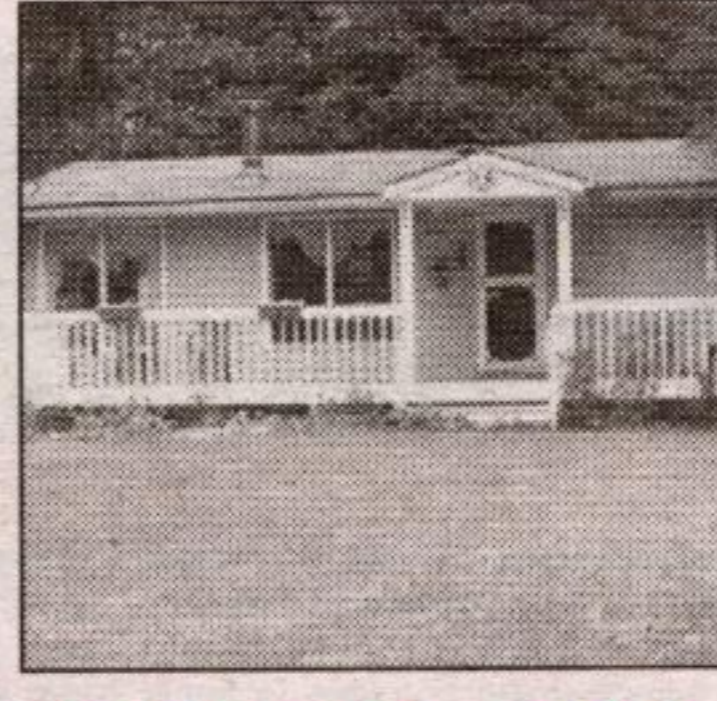

PLEASE CHECK MY WEBSITE AT
FOR INSIDE AND OUTSIDE PHOTOS
OF OUR CURRENT LISTINGS.

www.marthasummers.ca