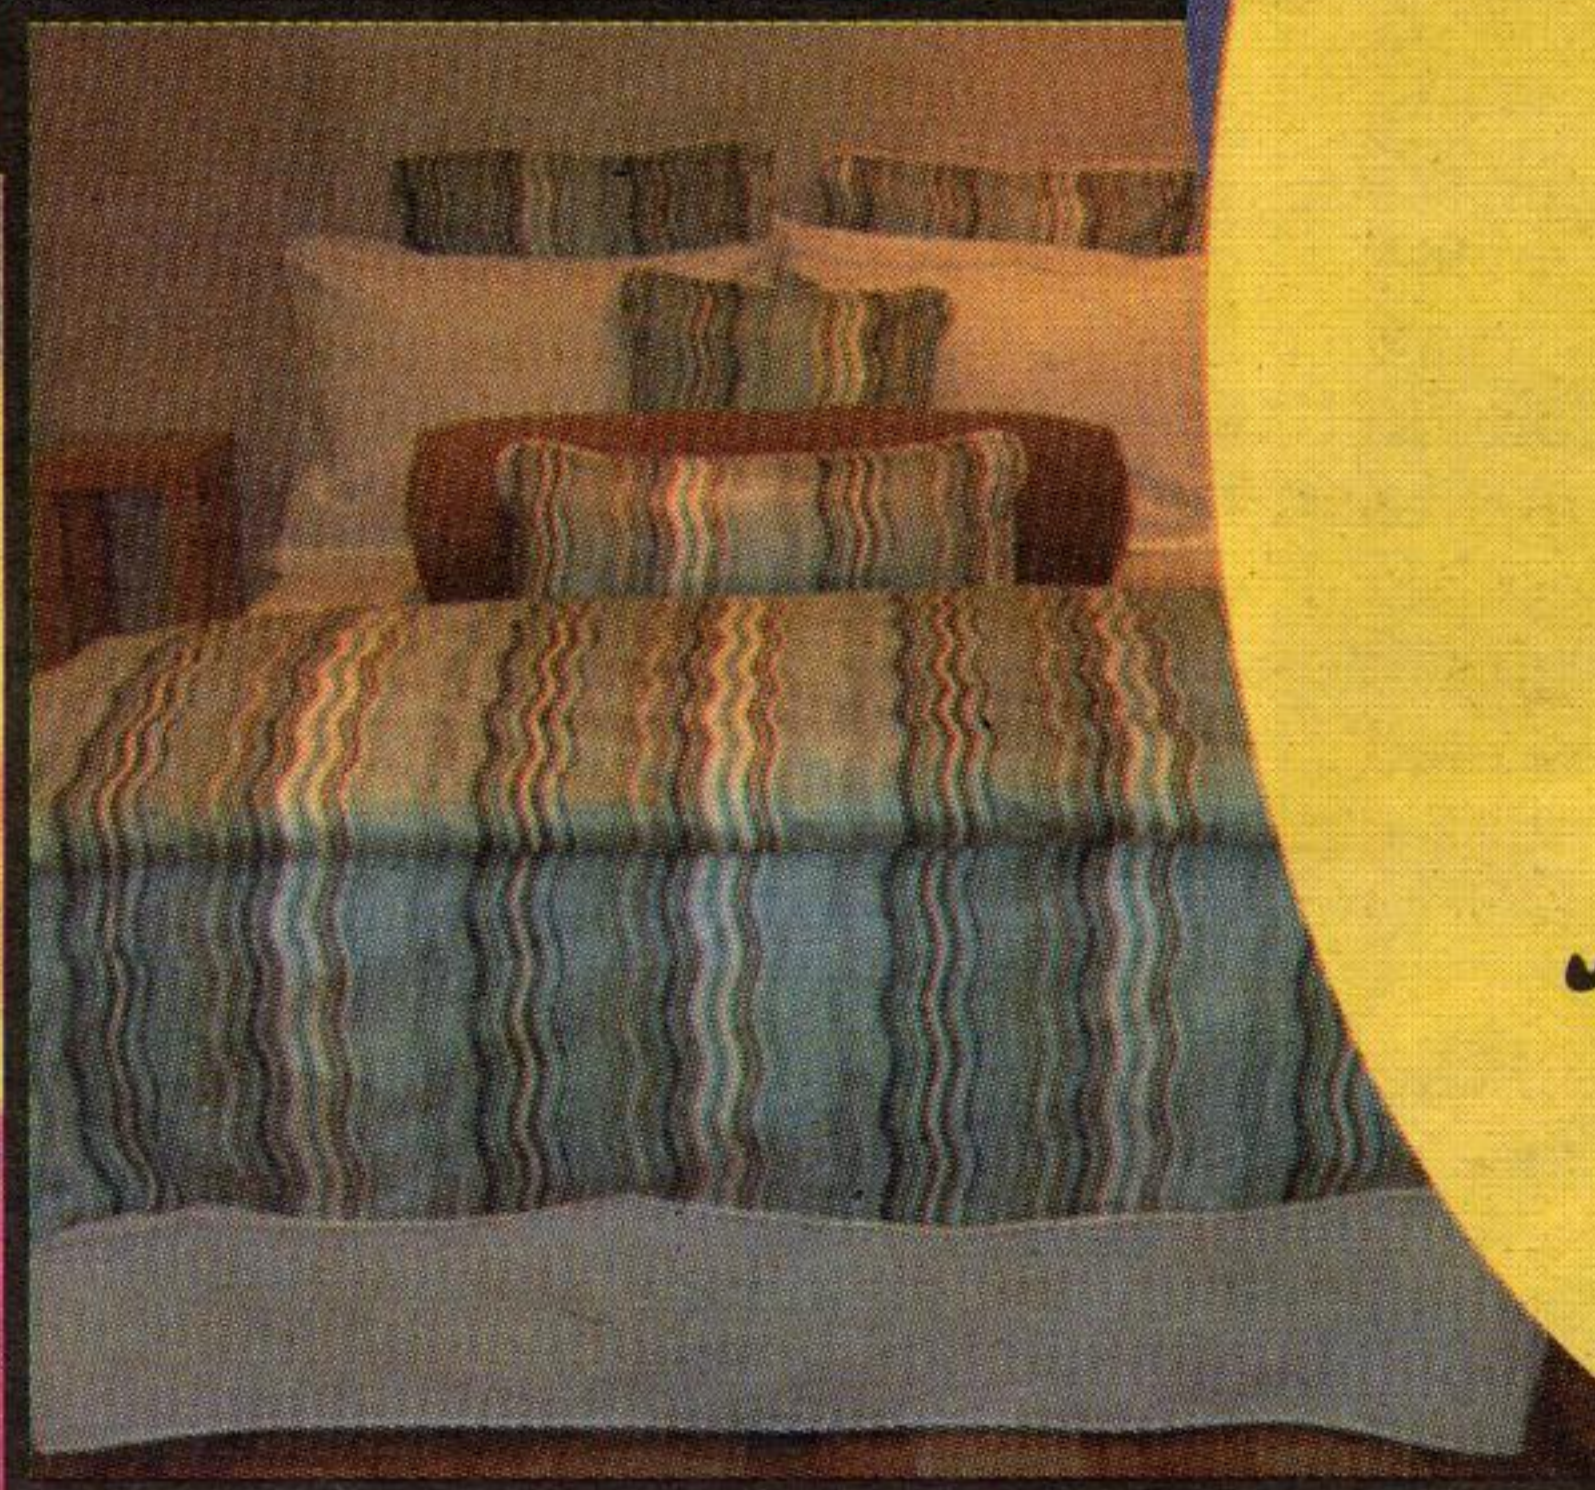

*20% Off
Croscill,
Nygard &
Julia West
Bedding*

*Gift Accessories
20% Off*