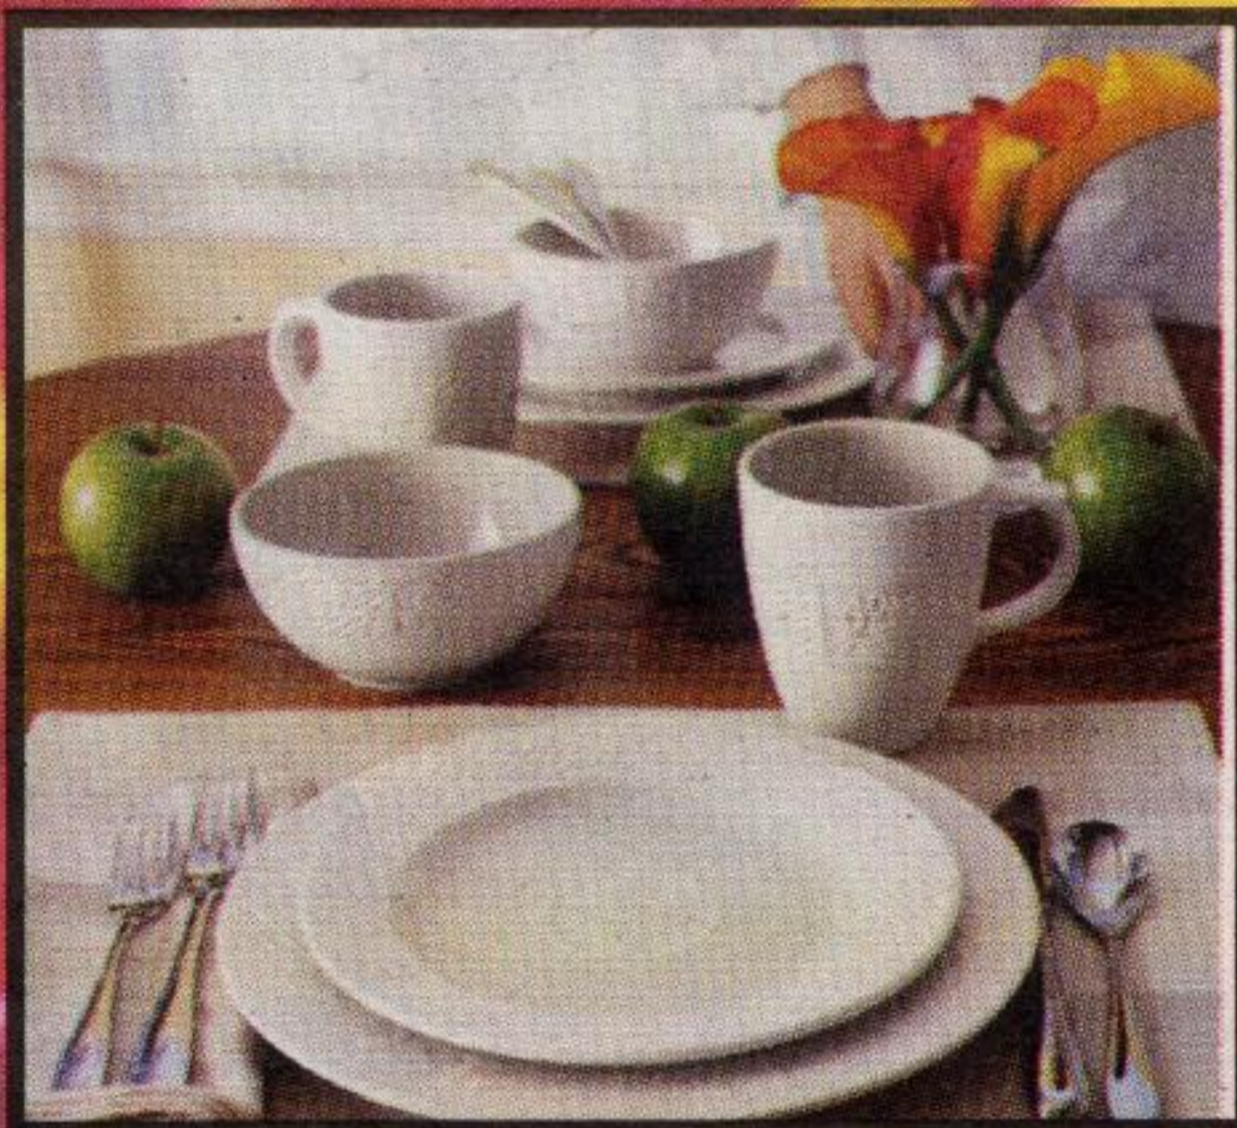

Comfortable Elegance

324 Guelph Street, (Beside Tim Hortons) 905.877.5274

SUPER SUMMER EXTRAVAGANZA

*Pfaltzgraff
Dinnerware*

*Until May 29th
buy any 16 pc. set
and receive one
free place setting.*

*Bath Accessories
20% Off*