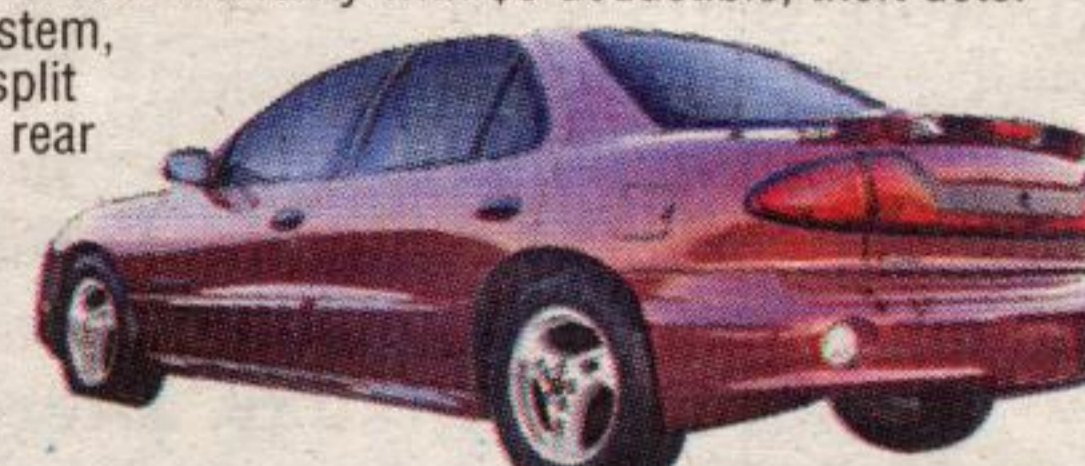

Lease* **$249⁹⁷** Per month OR Cash Purchase **$12,998**

OVER $1,000,000 IN INVENTORY OF OPTIMUM USED VEHICLES

*Lease price based on $0 down. Trucks payment based on 36 month term. All other vehicles based on 48 month term. Cash prices are plus frt. & all applicable taxes and cannot be combined with any other offer. OAC. See dealer for details.