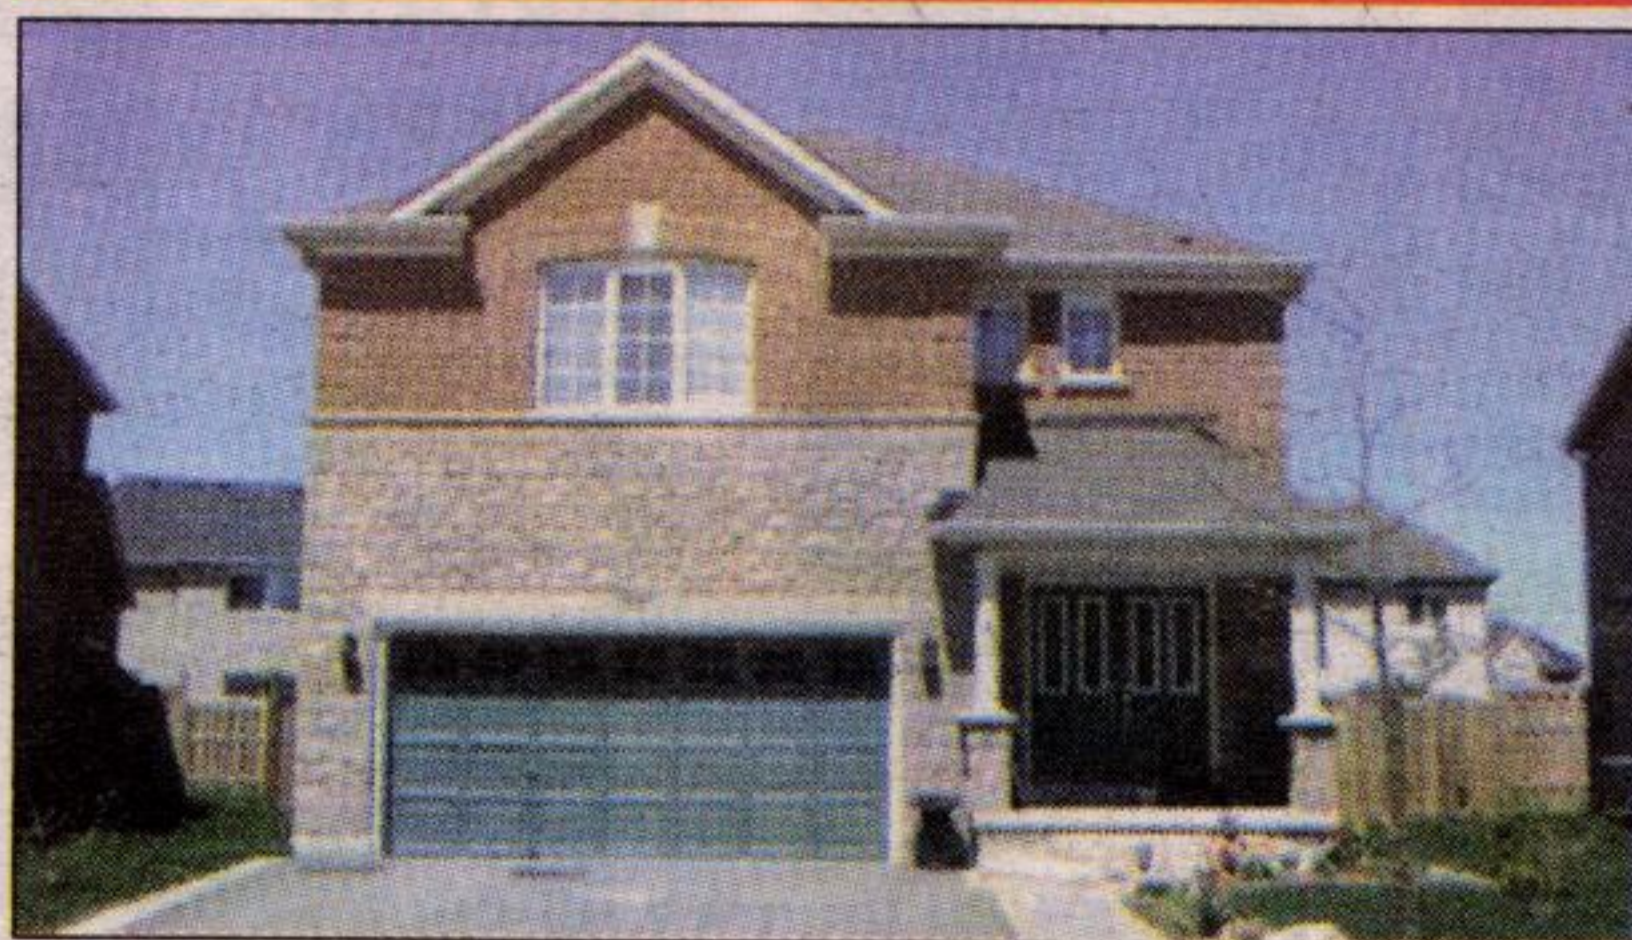

NEW LISTING $385,900

Exclusive Stewart Mill location. 4 bdrms, 3 baths. Ceramic & hardwood on main floor. Formal D/R. Family room with fireplace. Breakfast area with walkout to flagstone patio & water pond! Master has his & her closets, ensuite with soaker tub. Central air, alarm system & garage door openers. For personal viewing call **Michelle Paisley 905-877-8262**

**Royal LePage Meadowtowne
has offices in Georgetown,
Milton and Mississauga ...
servicing the region.**

**Royal LePage is Canada's leading
full-service real estate company
with over 10,000 sales
representatives and employees in
over 500 residential and
commercial offices across Canada.**

Georgetown

www.royallepage.ca