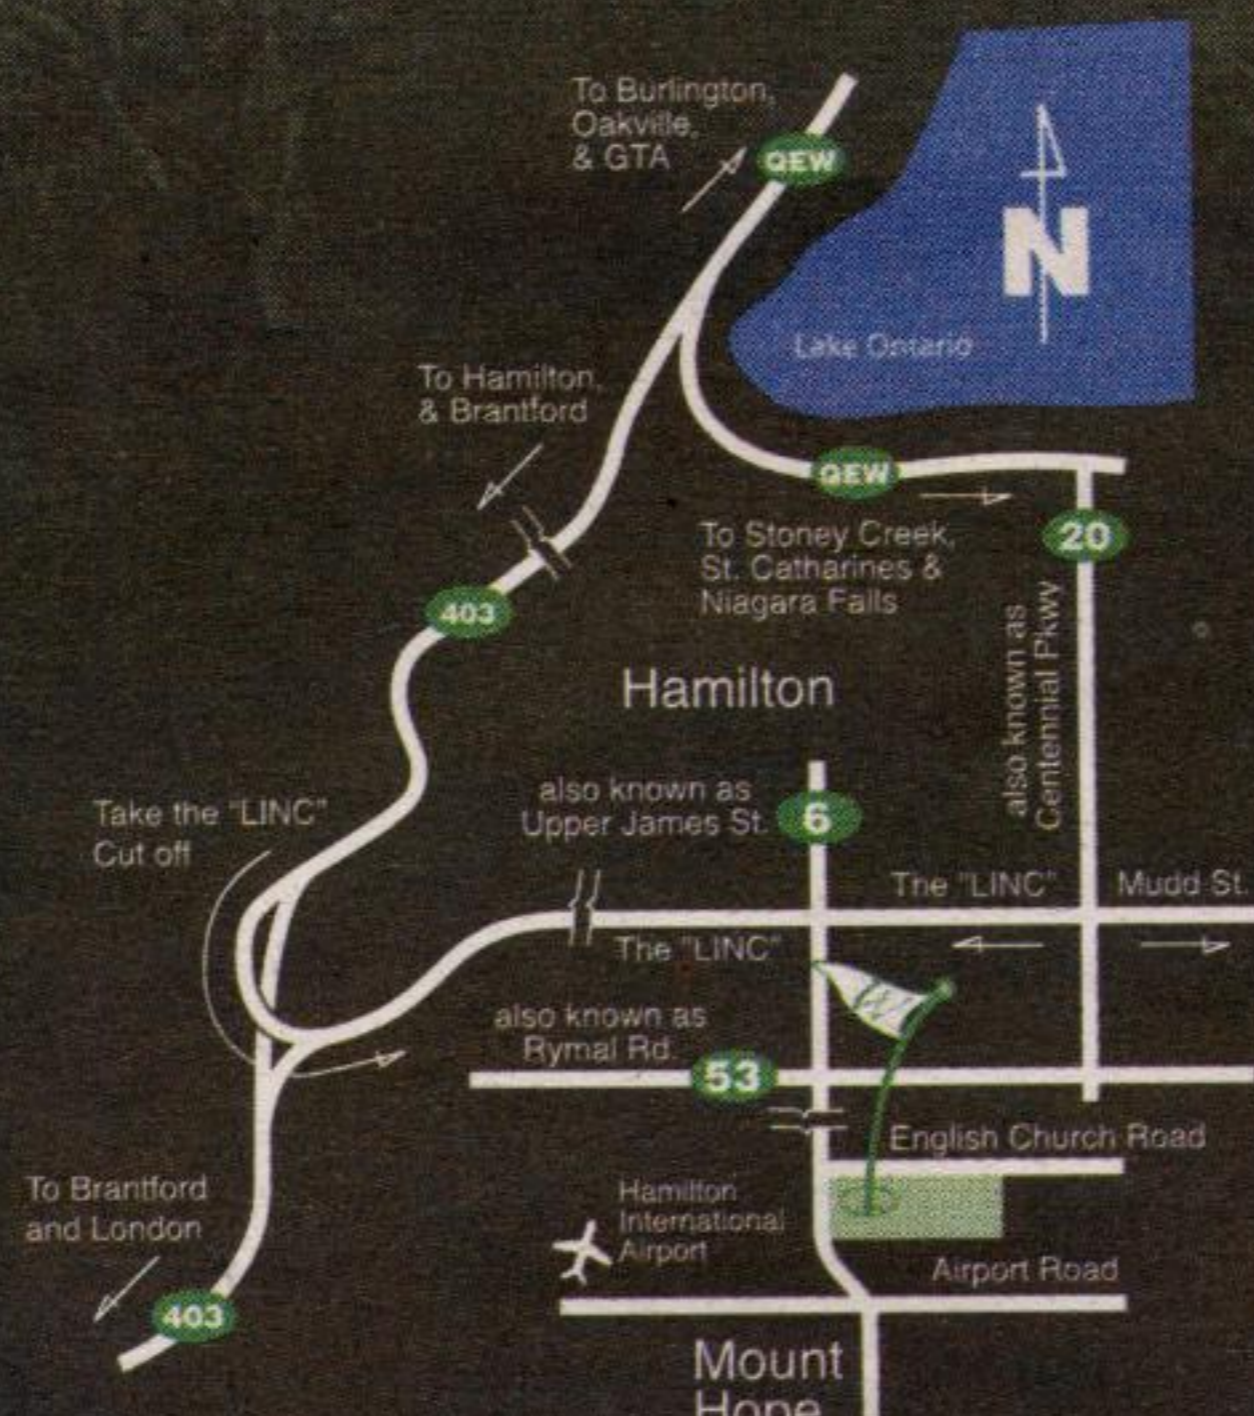

WILLOW VALLEY

G O L F C O U R S E
H A M I L T O N

Come for the Greens- Return for the Value!

Play one of
Ontario's
"TOP 50"
Golf Courses!

For only \$79
(Ontario Golf Magazine 2003)

Check the web to WIN!
by entering this code

FPHC04

www.willowvalleygolf.com

Course Entrance:
8475 English Church Rd.,
Hamilton, ON.

Mailing Address:
2907 Hwy. #6 South,
Hamilton, ON. L0R 1W0

(905) 679-2703 • 1-877-651-7041