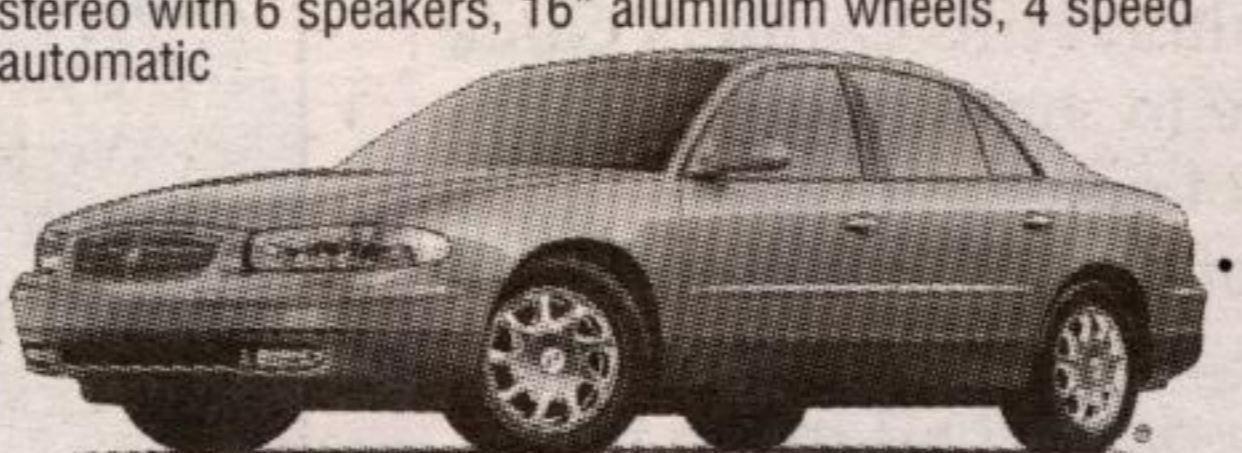

Lease* **$369⁵⁷** Per month OR Cash Purchase **$27,698**

2004 Vibe

1.8L 130 HP engine, air conditioning, 5 speed manual transmission, CD stereo, 60/40 split folding rear seat.