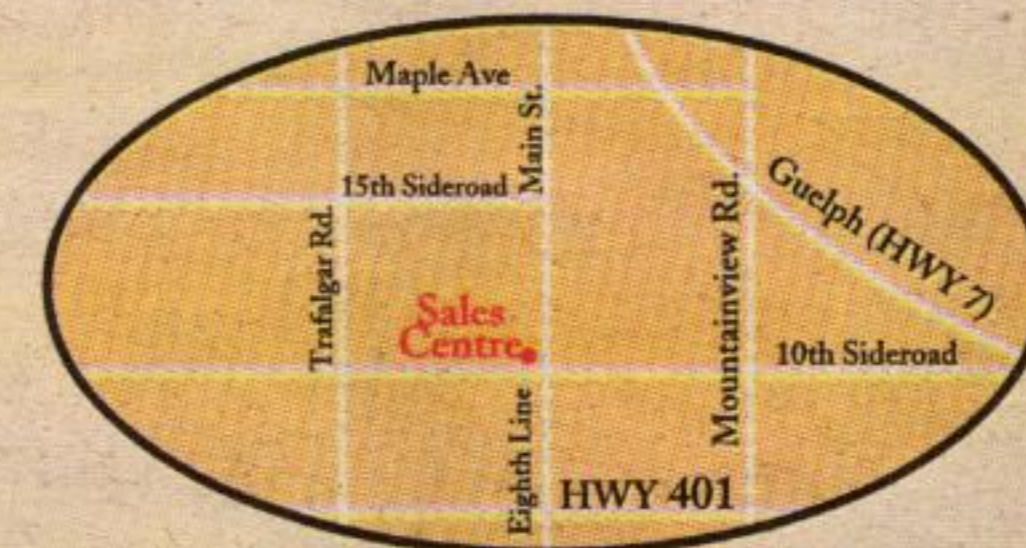

Executive Townhomes From $189,990

www.mattamyhomes.com

Presentation Centre Hours: Monday to Thursday 1pm-8pm; Friday 1pm-6pm; Saturday, Sunday and Holidays 11am-6pm

All illustrations are artist's concept. All dimensions are approximate. Specifications, terms and conditions subject to change without notice. E.&O.E.