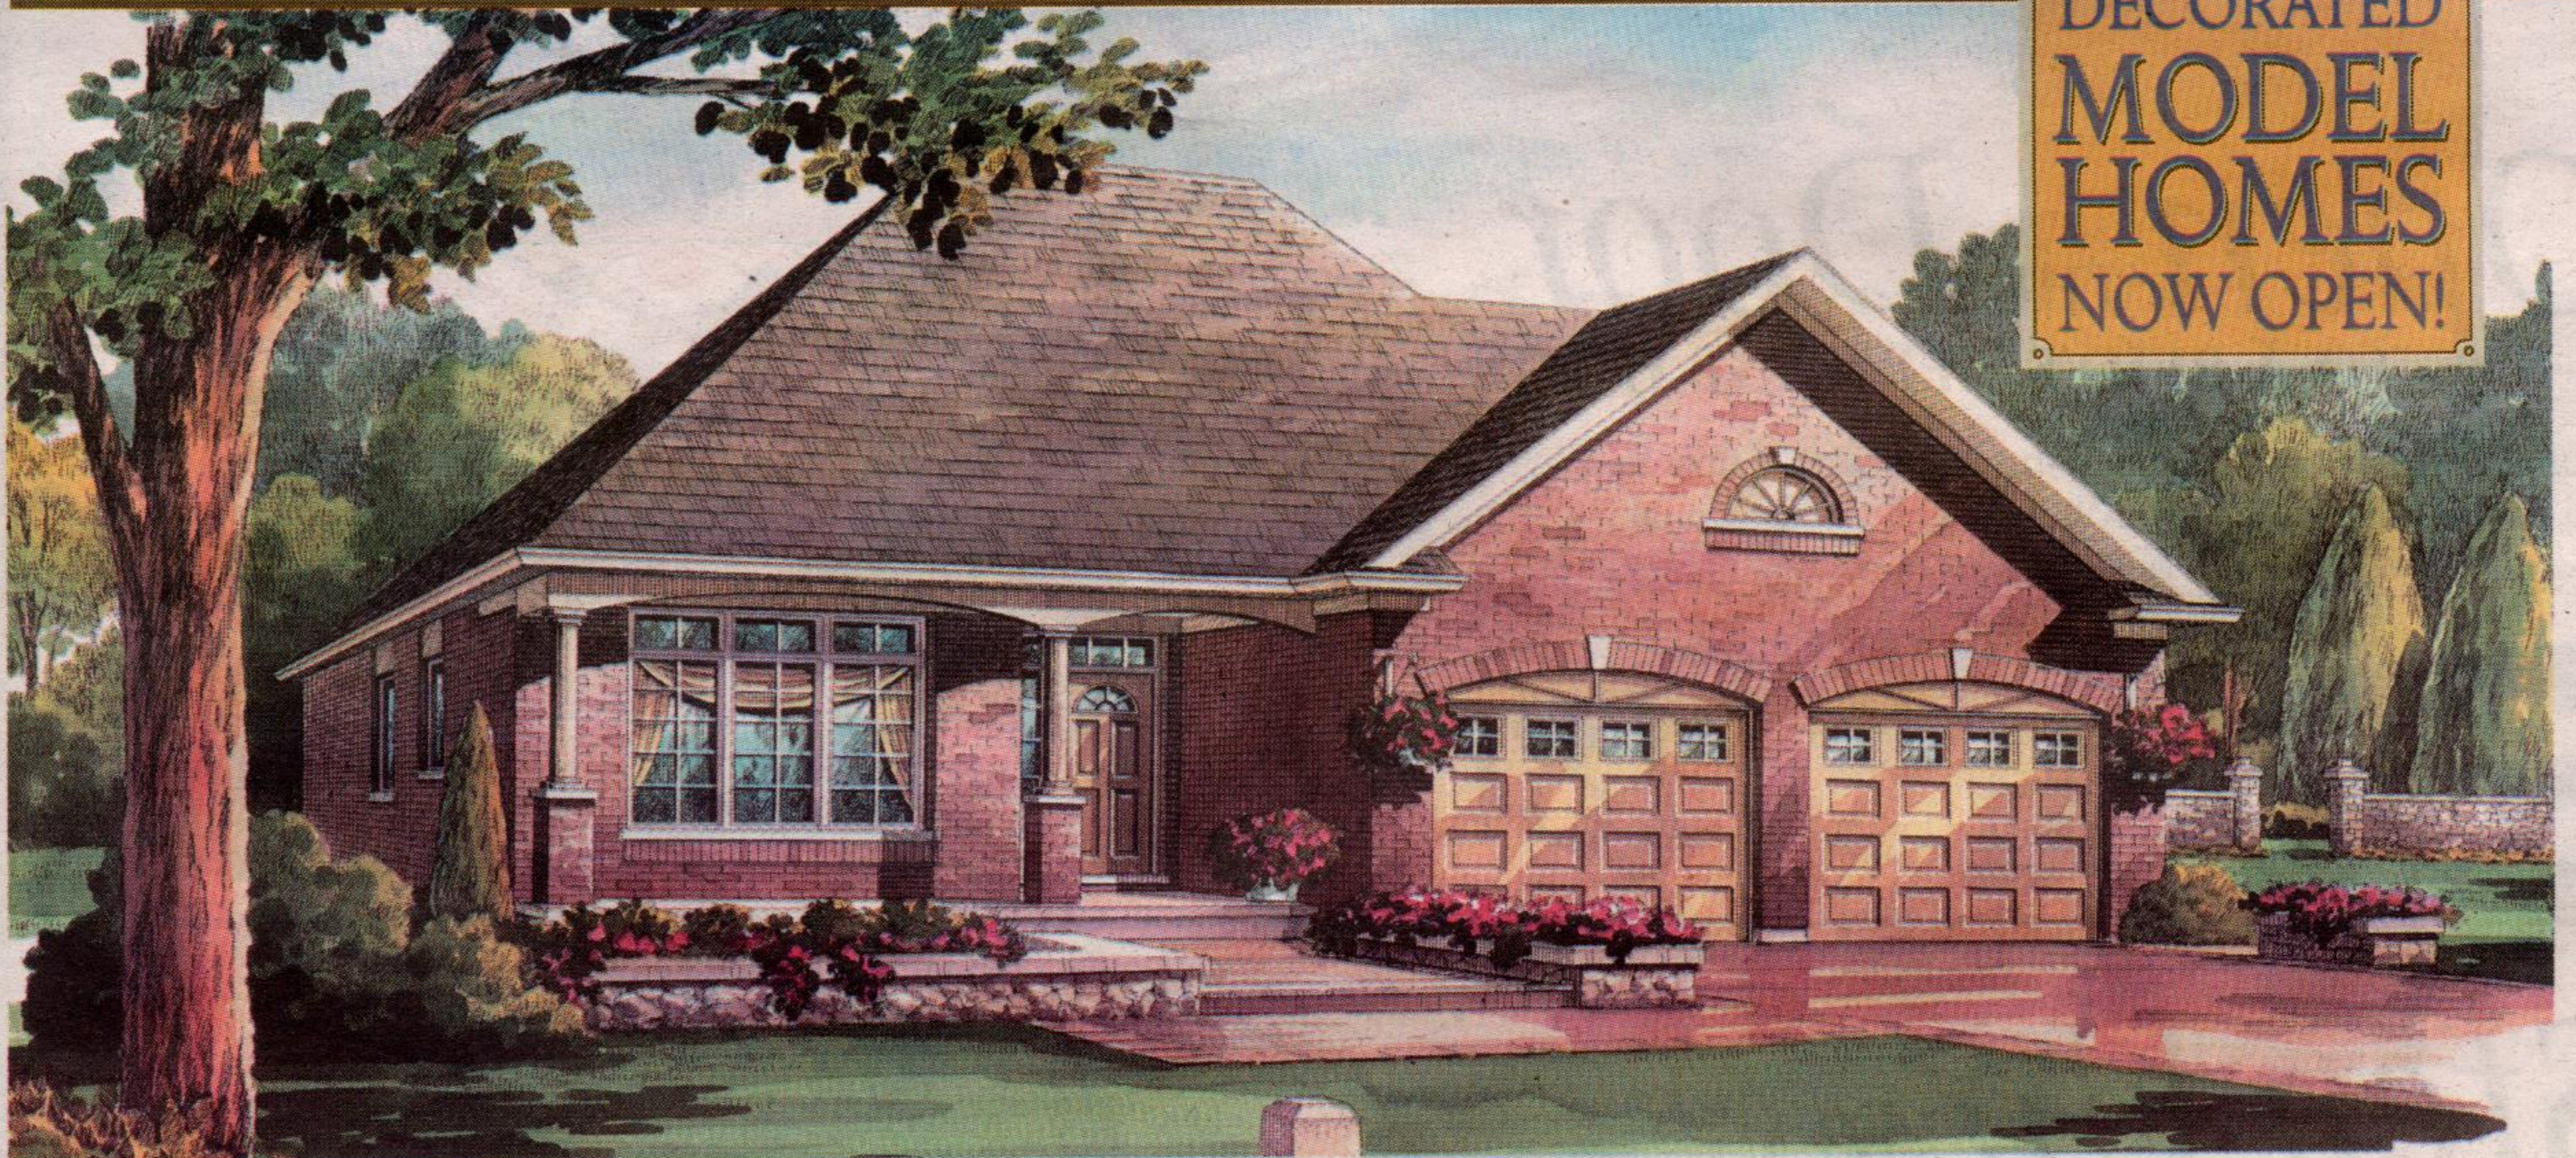

CHARLESTON HOMES INTRODUCES
2 LARGE LOT COMMUNITIES

With Small Town Charm

DECORATED
MODEL
HOMES
NOW OPEN!

Picturesque

COUNTRY
LIVING

ON TRADITIONAL
50' HOMESITES

FROM THE

\$260'S

MILL
RUN

In Rockwood

DEVON
PLACE

In the Town of Acton

SALES CENTRE HOURS:
MON. - FRI. 12 NOON - 7 PM,
SAT. SUN. & HOLIDAYS 12 NOON - 5 PM

FOR MORE INFORMATION CALL:
519-853-8808