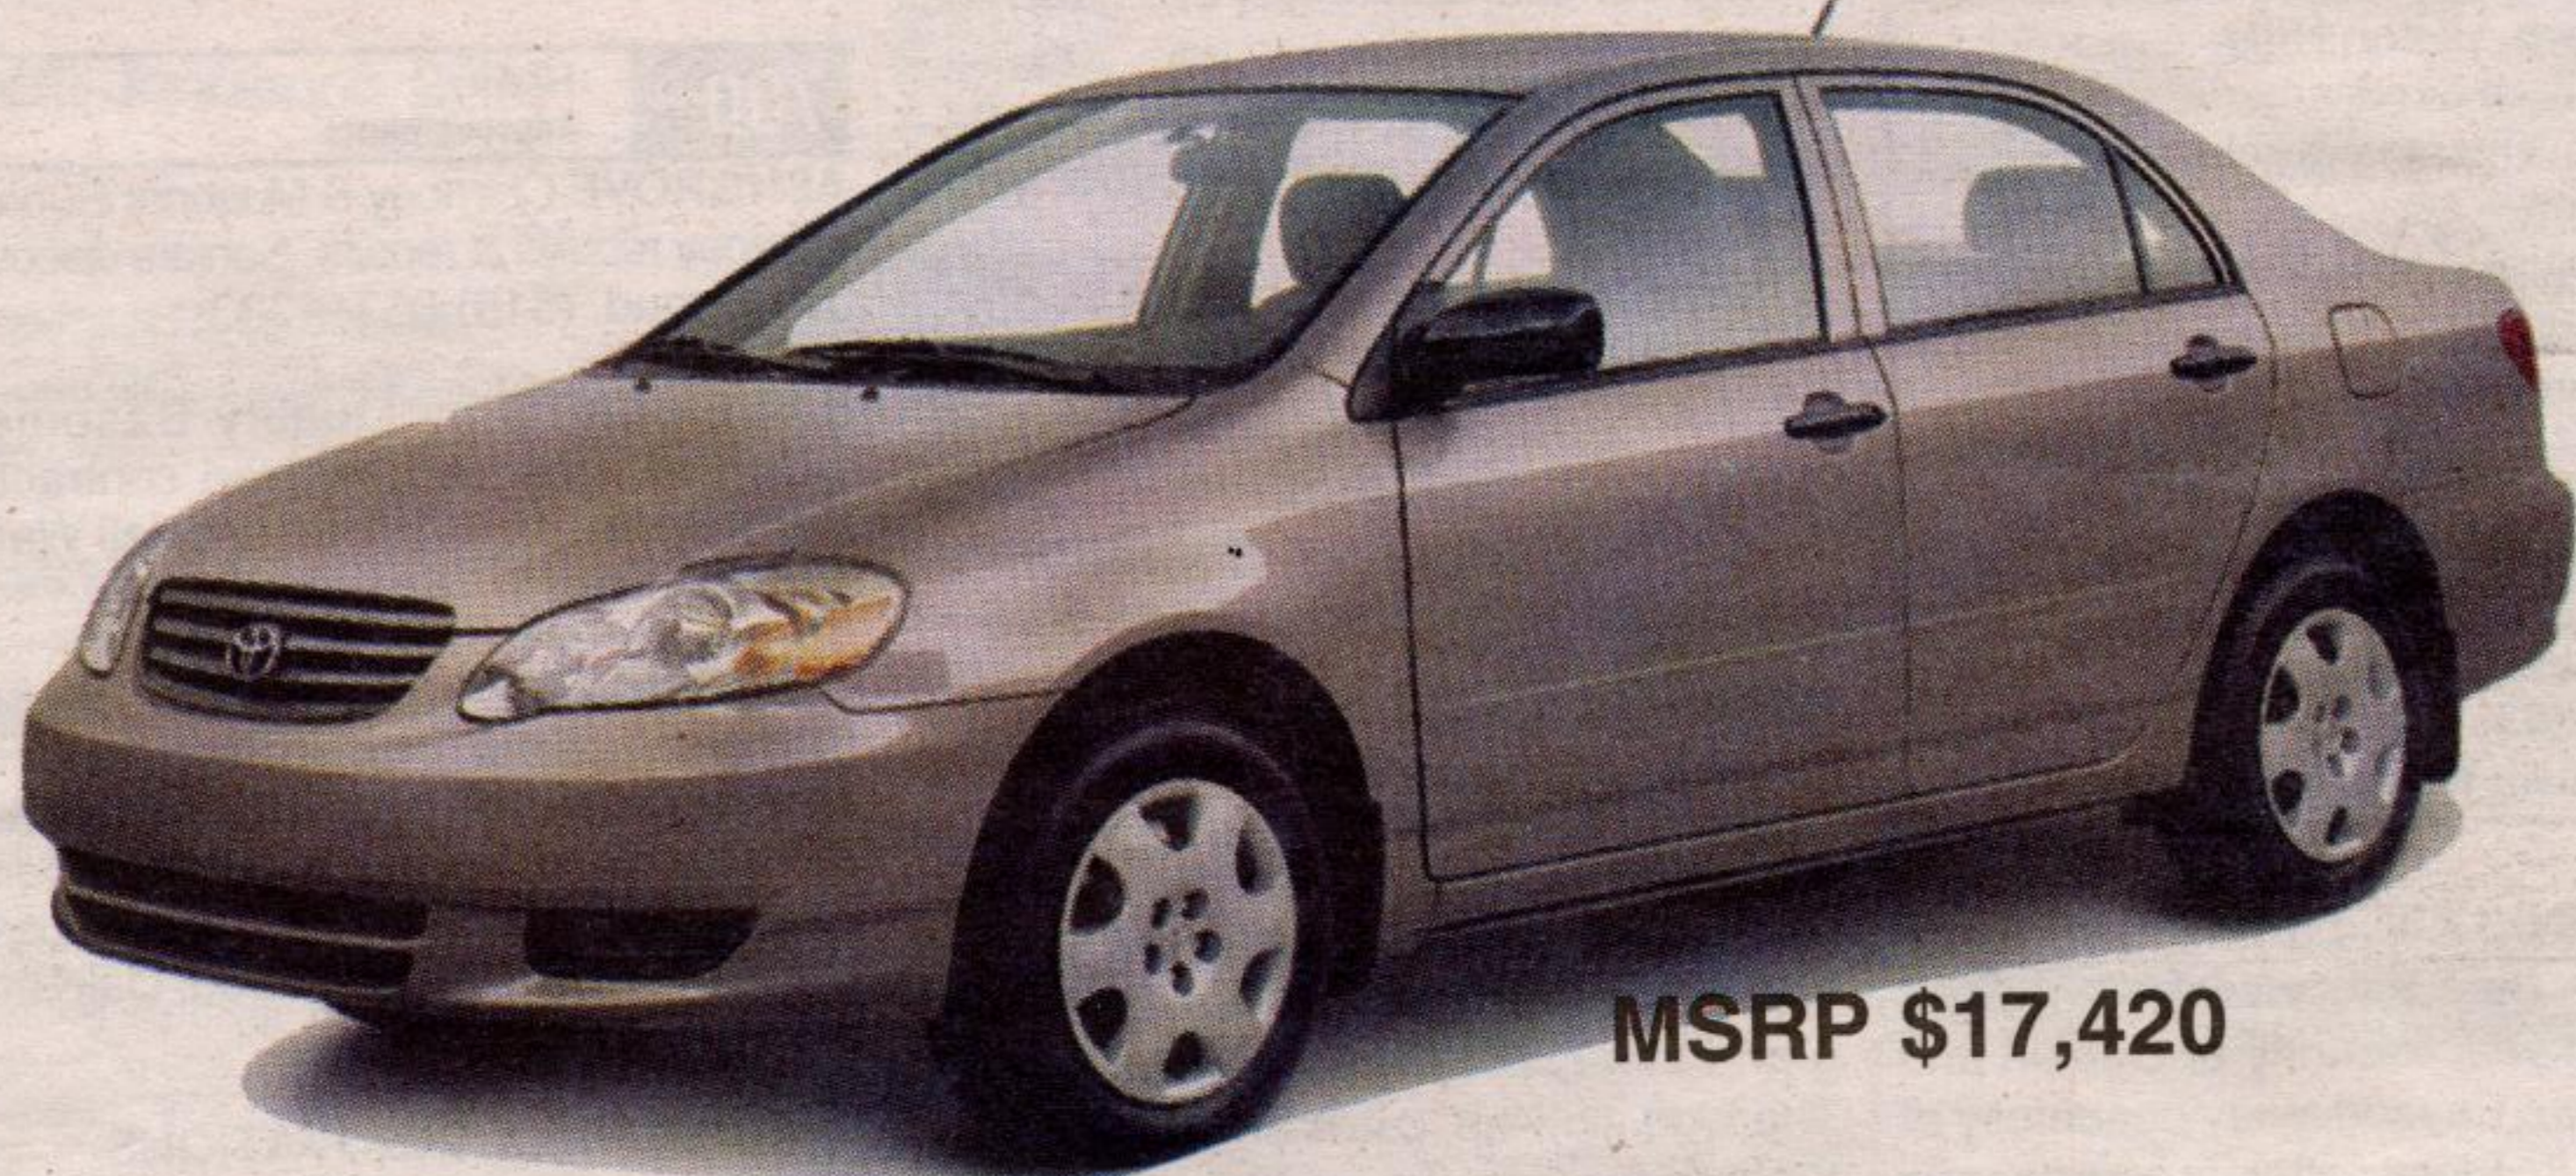

THE NEW TOYOTA 2004s ARE LOOSE

2004 ECHO HATCHBACK

MSRP \$12,995

- Fuel consumption: Hwy 5.1L/100km (55 mpg)
City 6.6L/100 km (43 mpg)

- 1.5 Litre, 4-cylinder, 108 hp, DOHC, 16-valve, VVT-i engine
- 5-speed manual transmission • 4-wheel ABS • Tilt steering
- AM/FM Stereo cassette with 2 speakers
- Tinted glass • Low Emissions Vehicle (LEV)
- 60/40 split folding rear seat
- Driver & passenger air bags (SRS)
- Reclining front bucket seats
- Electric rear window defroster

LEASE FOR **\$159*** PER MONTH FOR 60 MONTHS
WITH \$1,806 DOWN
FREIGHT AND P.D.E. INCLUDED

For an additional \$13 per month get automatic transmission

2004 COROLLA CE

MSRP \$17,420

- 1.8 Litre, 4-cylinder, 130 hp, DOHC, 16-valve, VVT-i engine
- 5-speed manual transmission with overdrive • Air conditioning
- Keyless entry • AM/FM stereo CD with 4 speakers
- Power door locks and mirrors • 60/40 split folding rear seat
- Tilt steering • Dual stage driver & passenger airbags (SRS)
- Outside temperature gauge

LEASE FOR **\$229*** PER MONTH FOR 48 MONTHS
WITH \$2,311 DOWN
FREIGHT AND P.D.E. INCLUDED

For an additional \$14 per month get automatic transmission

- Fuel consumption: Hwy 5.3L/100km (53 mpg)
City 7.1L/100 km (40 mpg)