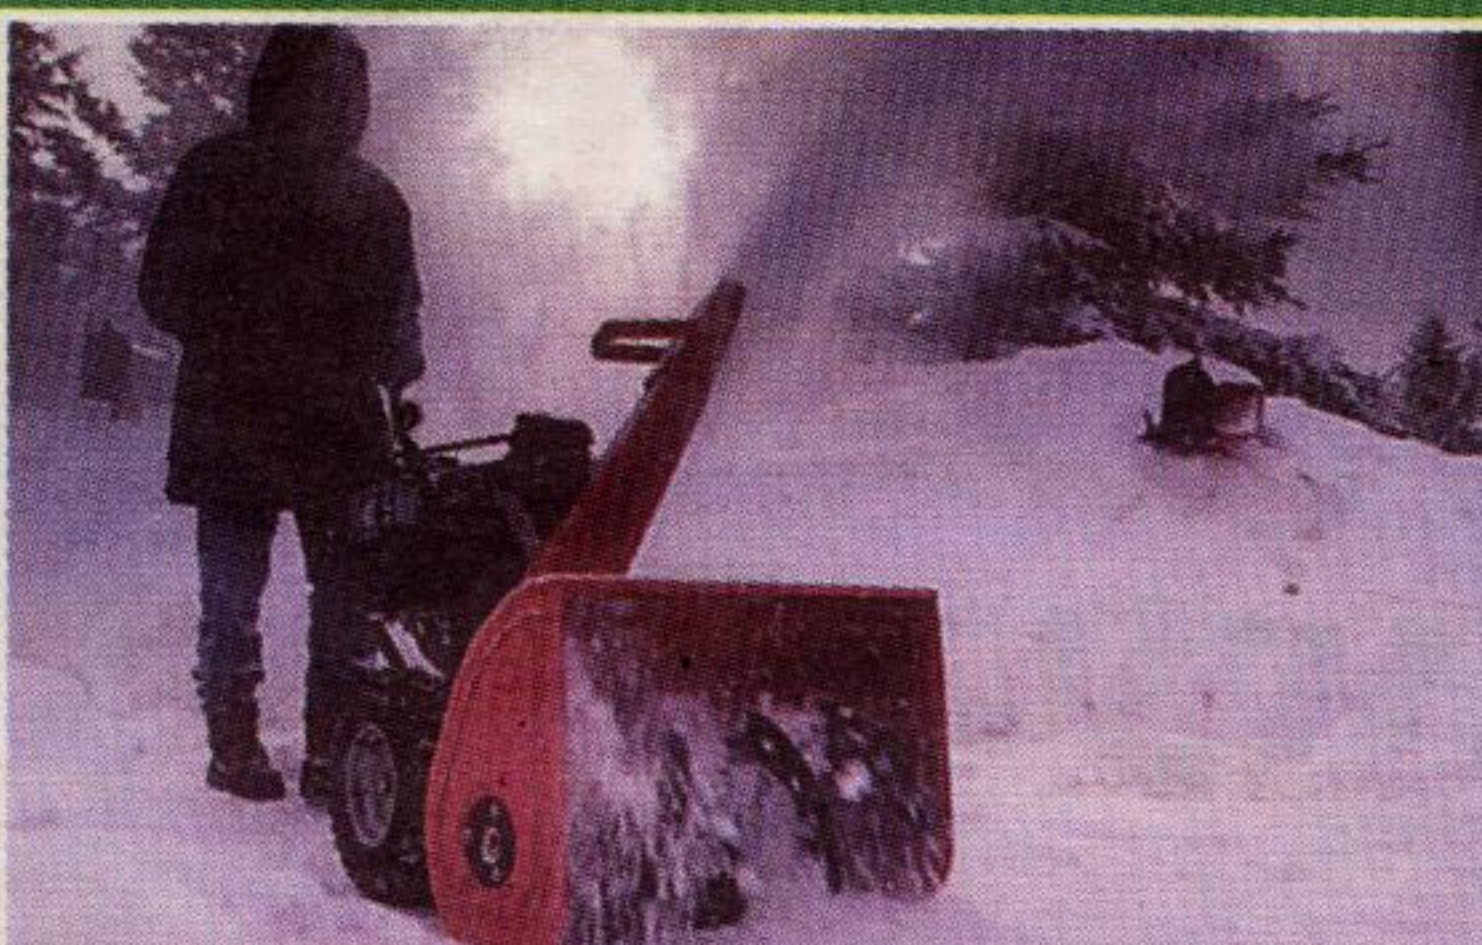

ARE YOU READY FOR WINTER?

SNOW BLOWER PRE-SEASON SERVICE

$69.95 plus tax

Includes: Oil change, spark plug and grease unit.

**DELIVERY AND PICK-UP AVAILABLE AT EXTRA CHARGE.

We will also check belts, drive discs, scraper blades and shoes.

Hours

Mon. - Fri. 7 am - 6 pm,
Saturday 7:30 am - 5 pm

- Small Engine Parts & Repairs
- Lawn Mower Blade Sharpening
- Chain Saw Repair & Sharpening

- Air & Electric Power Tool Repair
- Floor Finishes
- Power Nails
- Concrete Fasteners
- Lawn & Garden Equipment