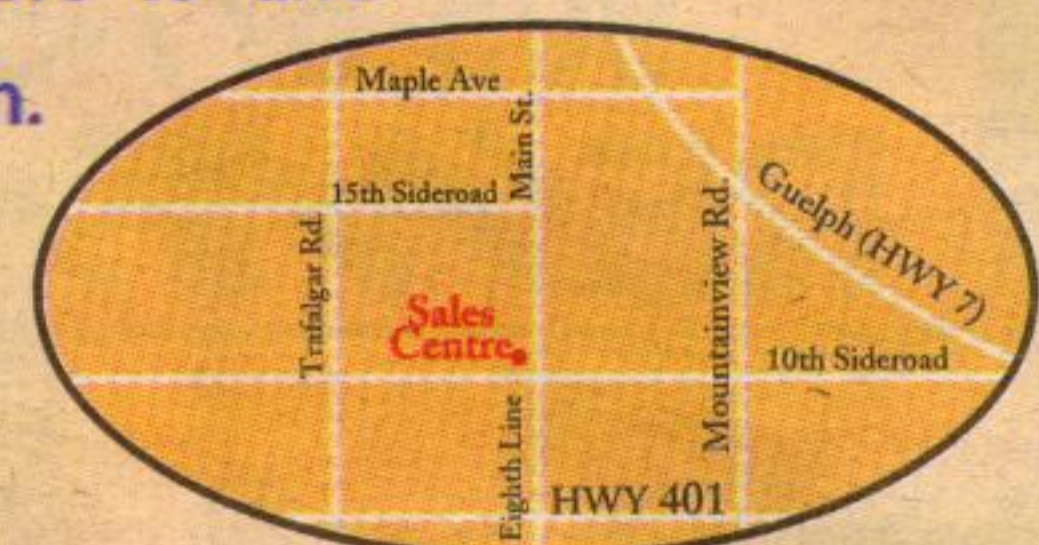

**New Mattamy Community in Georgetown.
Scenic Hungry Hollow Setting.**

The first decision you'll need to make when living in Mattamy's quiet enclave of homes in Georgetown is whether you prefer the golf course view or the ravine view. Arbor Glen is uniquely situated in the haven of Hungry Hollow, far from the hustle and bustle of everyday living. This private community offers 45' and 50' lots, many backing onto ravine or golf course views. Come see the homes of Arbor Glen.

You'll find the view from here inspirational.

45' Executive Homes From $319,990
50' Executive Homes From $372,990