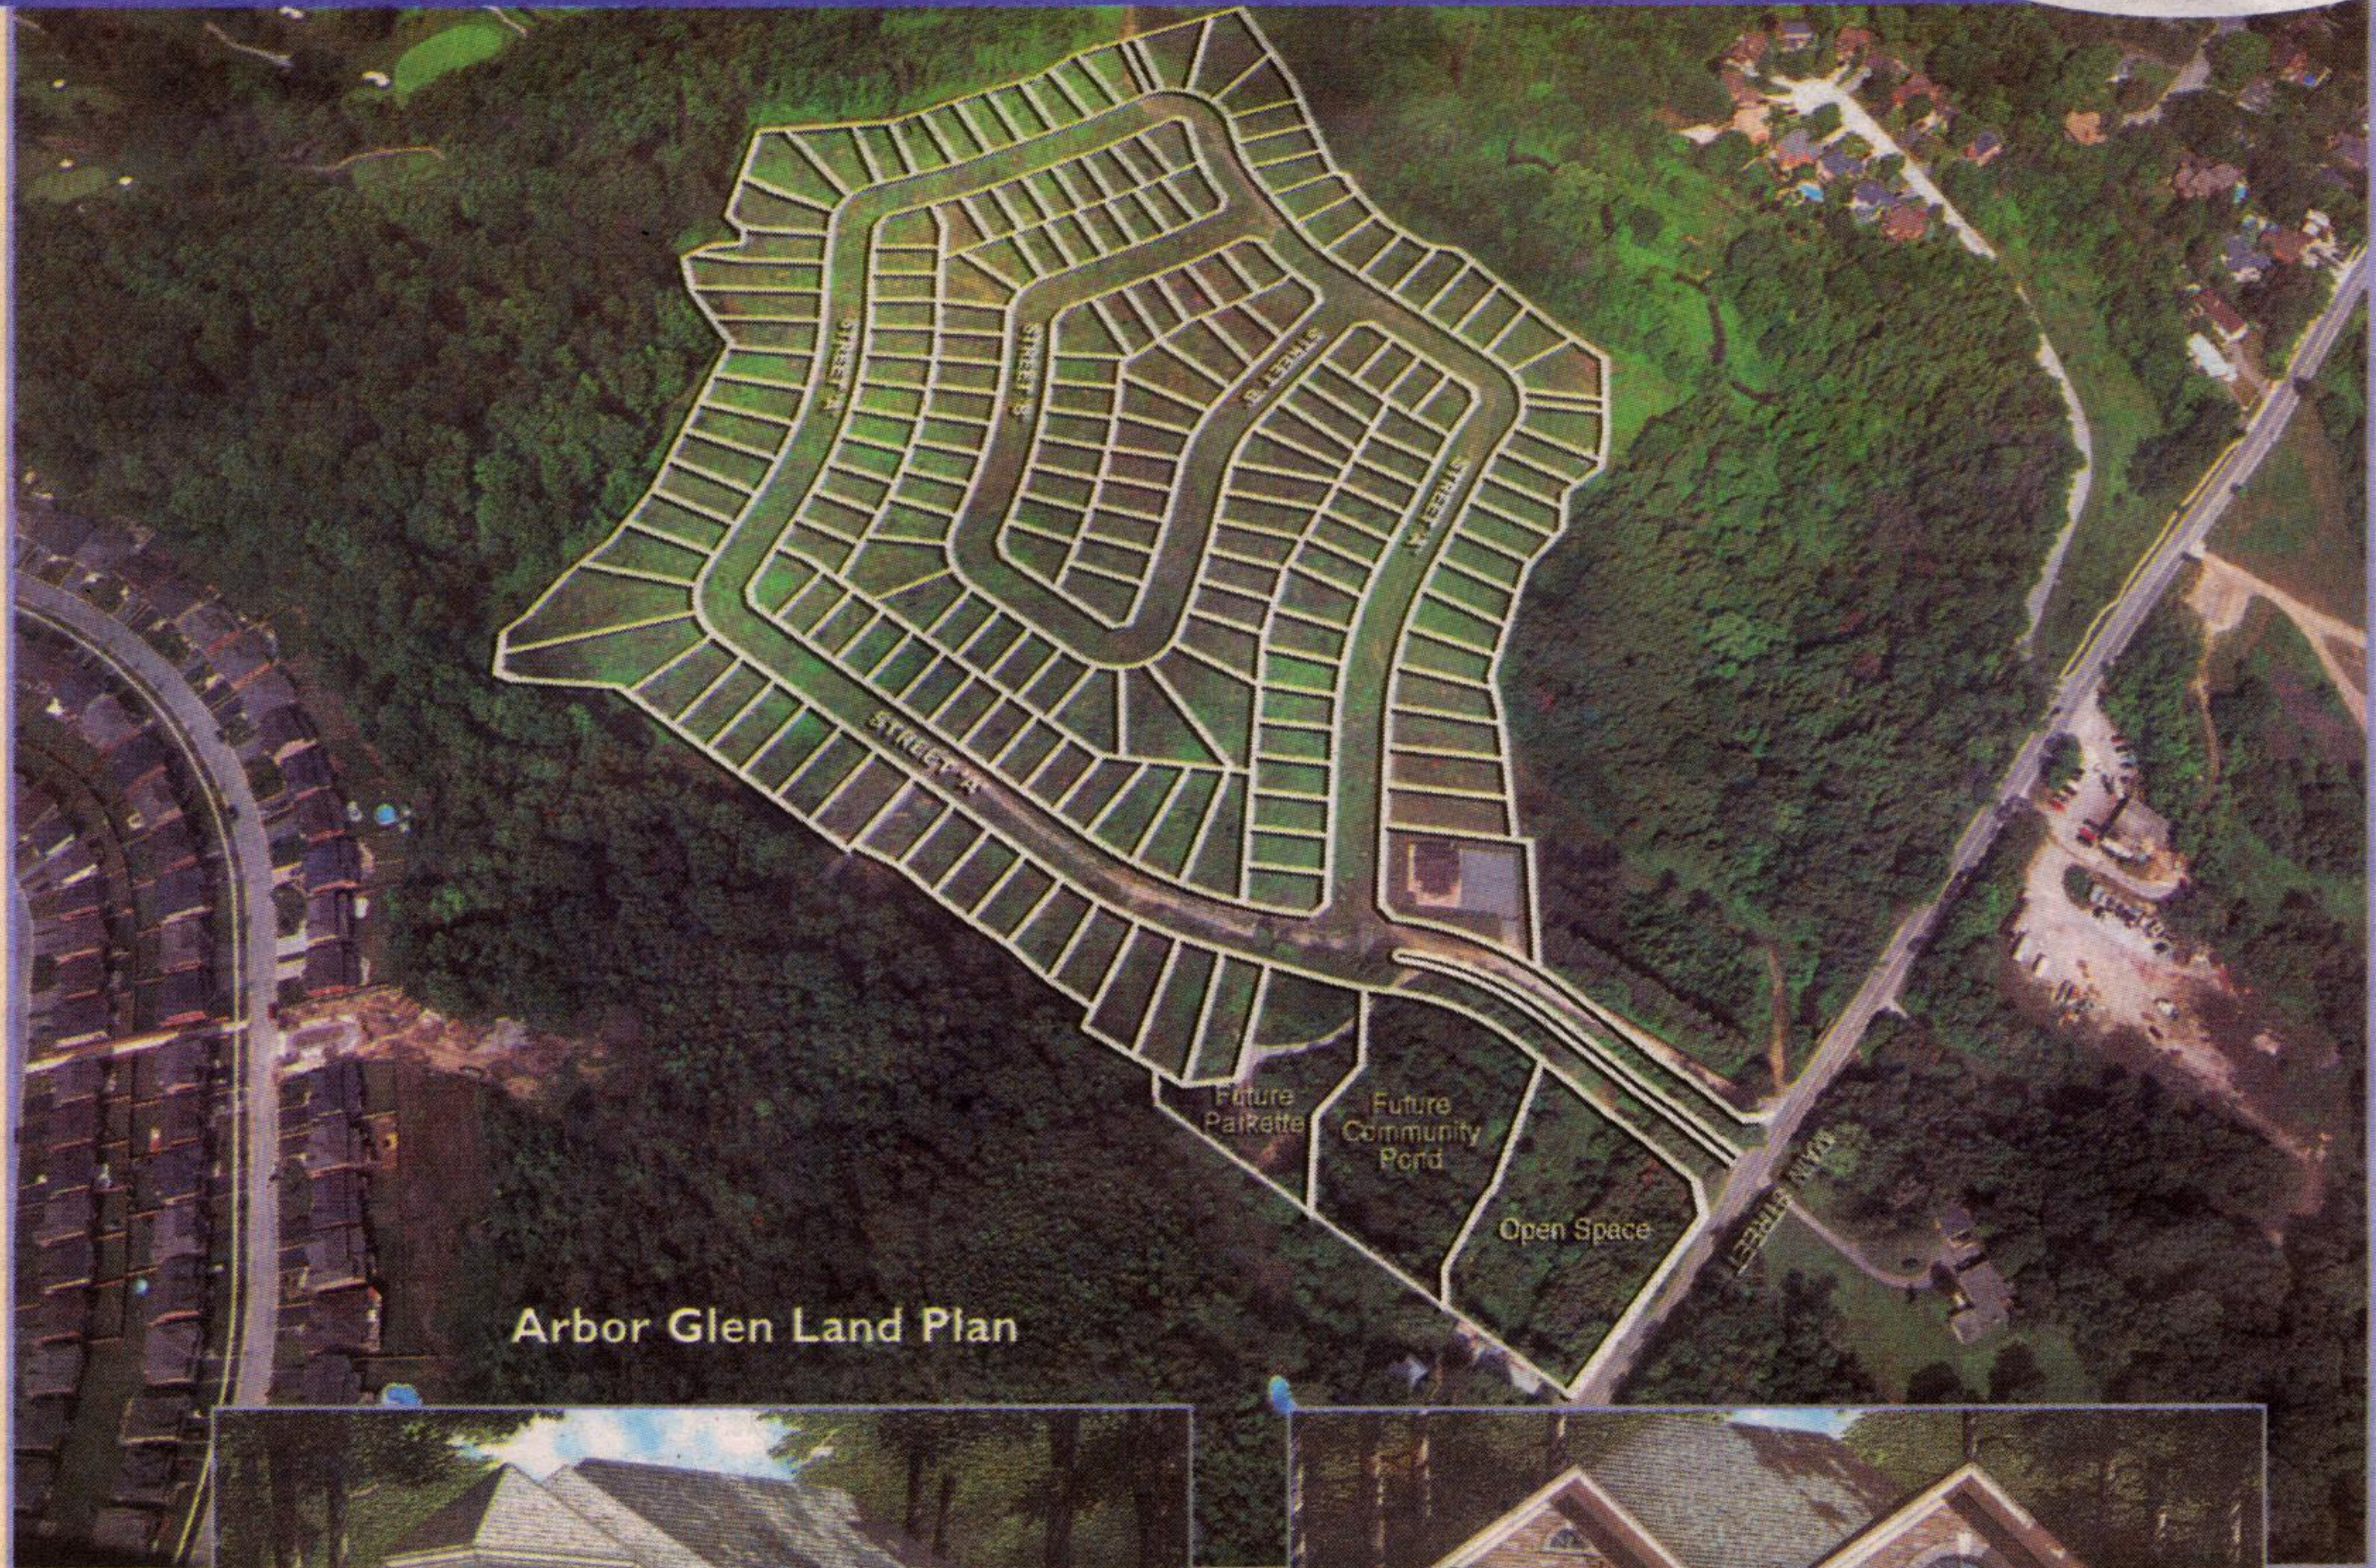

Ravine view or golf view?  
Take your pick.

Arbor Glen Land Plan

Arbor Glen, Georgetown  
45' Executive Home, The Hanover 'B', 2,640 sq.ft. \$337,990

Arbor Glen, Georgetown  
45' Executive Home, The Woodbury A', 3,023 sq.ft. \$357,990

**New Mattamy Community in Georgetown.  
Scenic Hungry Hollow Setting.**

The first decision you'll need to make when living in Mattamy's quiet enclave of homes in Georgetown is whether you prefer the golf course view or the ravine view. Arbor Glen is uniquely situated in the haven of Hungry Hollow, far from the hustle and bustle of everyday living. This private community offers 45' and 50' lots, many backing onto ravine or golf course views. Come see the homes of Arbor Glen.