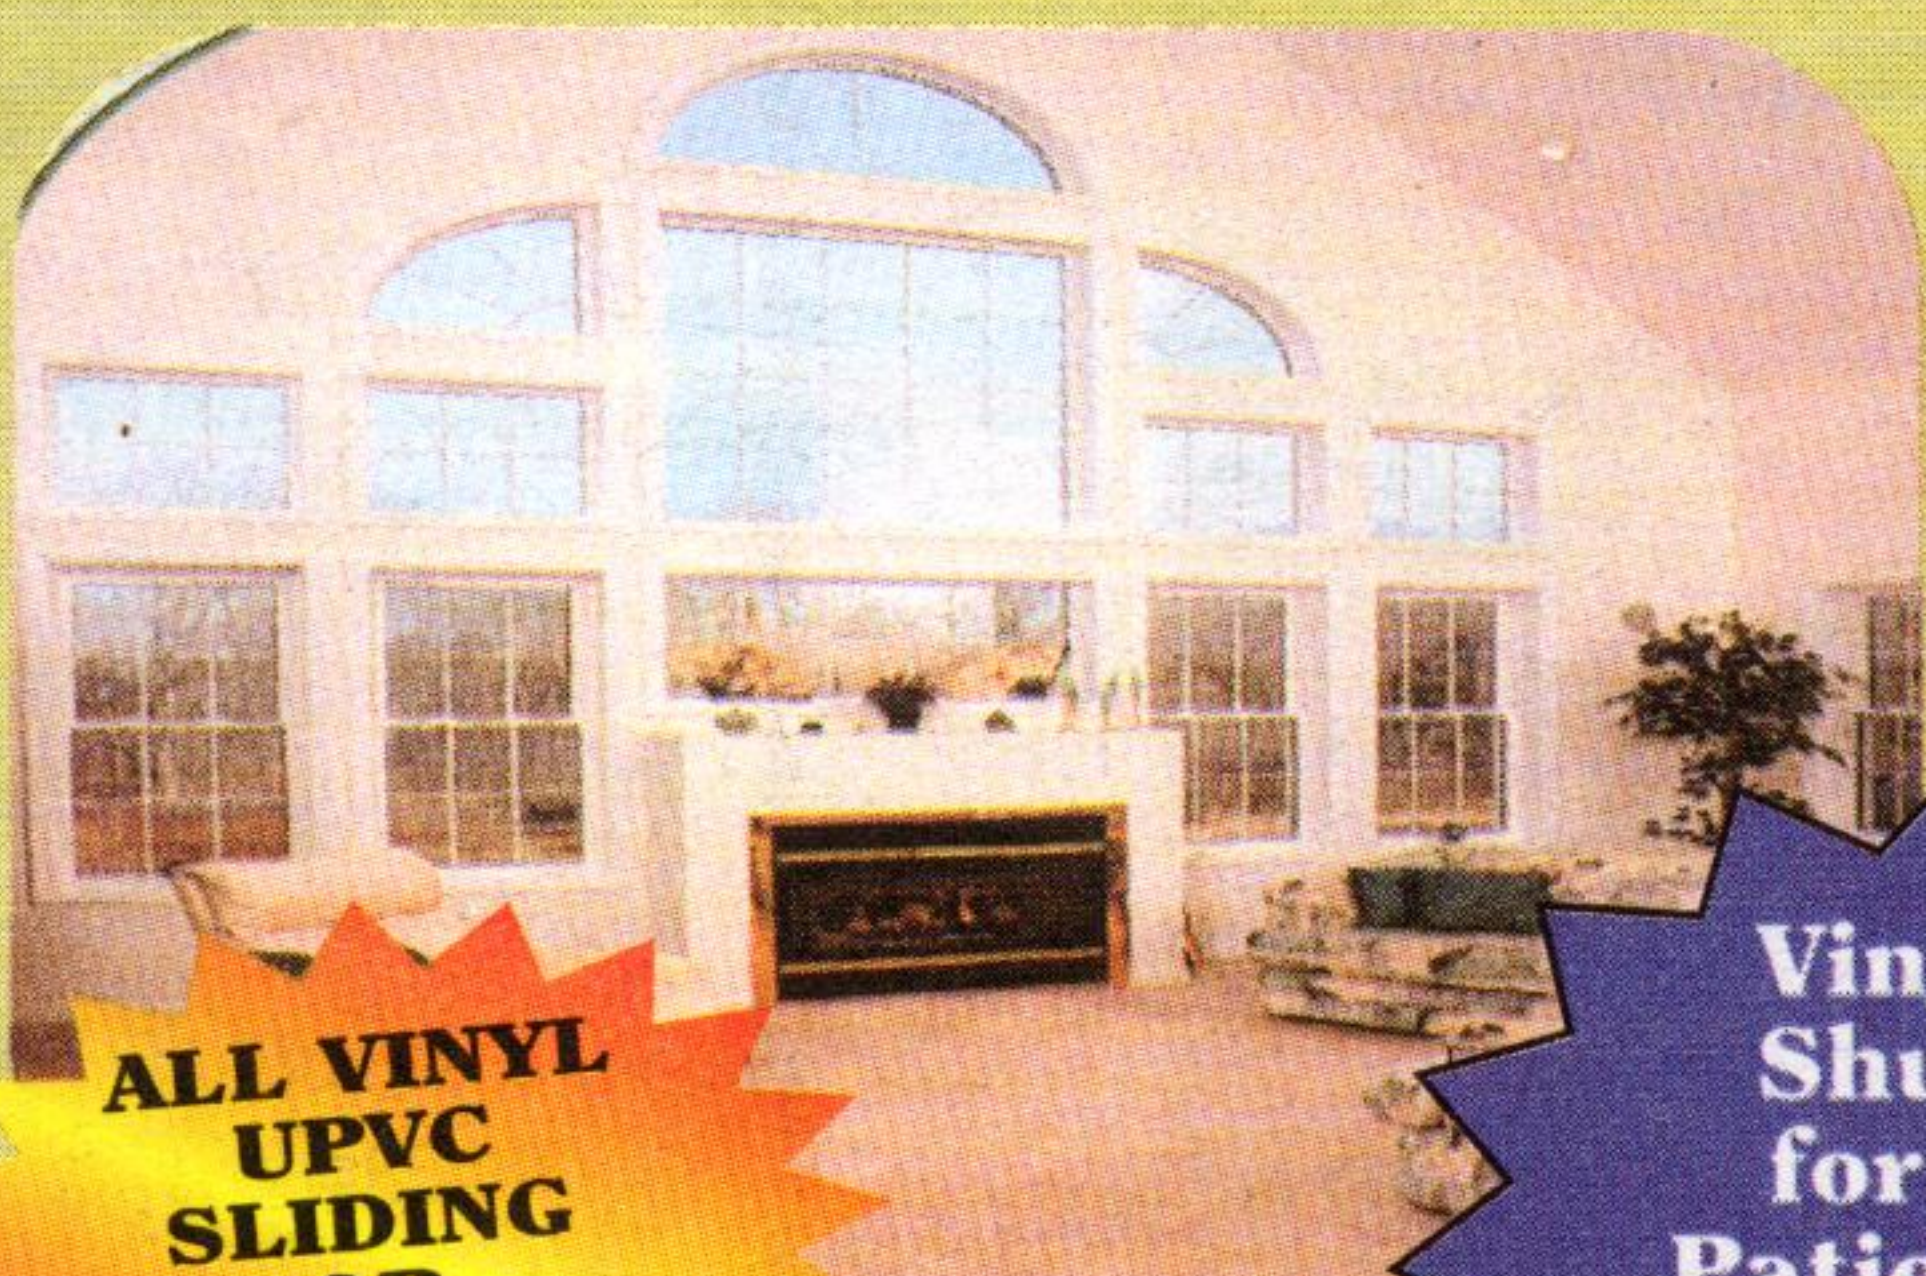

BELL GLASS

2000 LIMITED

We use top of the line windows

ALL VINYL UPVC SLIDING OR GARDEN DOORS.

Vinylbilt Shutters for your Patio Doors 1/2 PRICE until Dec. 31st

- •Storefront
- •Mirrors
- •Plexiglass
- •Aluminum doors & windows
- •Tempered and safety glass
- •Tub & Shower Enclosures
- •Patio doors
- •Tabletops
- •General glass repairs
- •Patterned & colour glass
- •Non-glare picture glass
- •Top quality replacement windows

BEST PRICES

**348 Guelph Street, Georgetown
(905) 877-6310**

ANNA LOSTRITTO*

*Sales Rep.

Johnson Associates
HALTON LTD., REALTOR

(905) **877-5165**
(905) **874-3040**