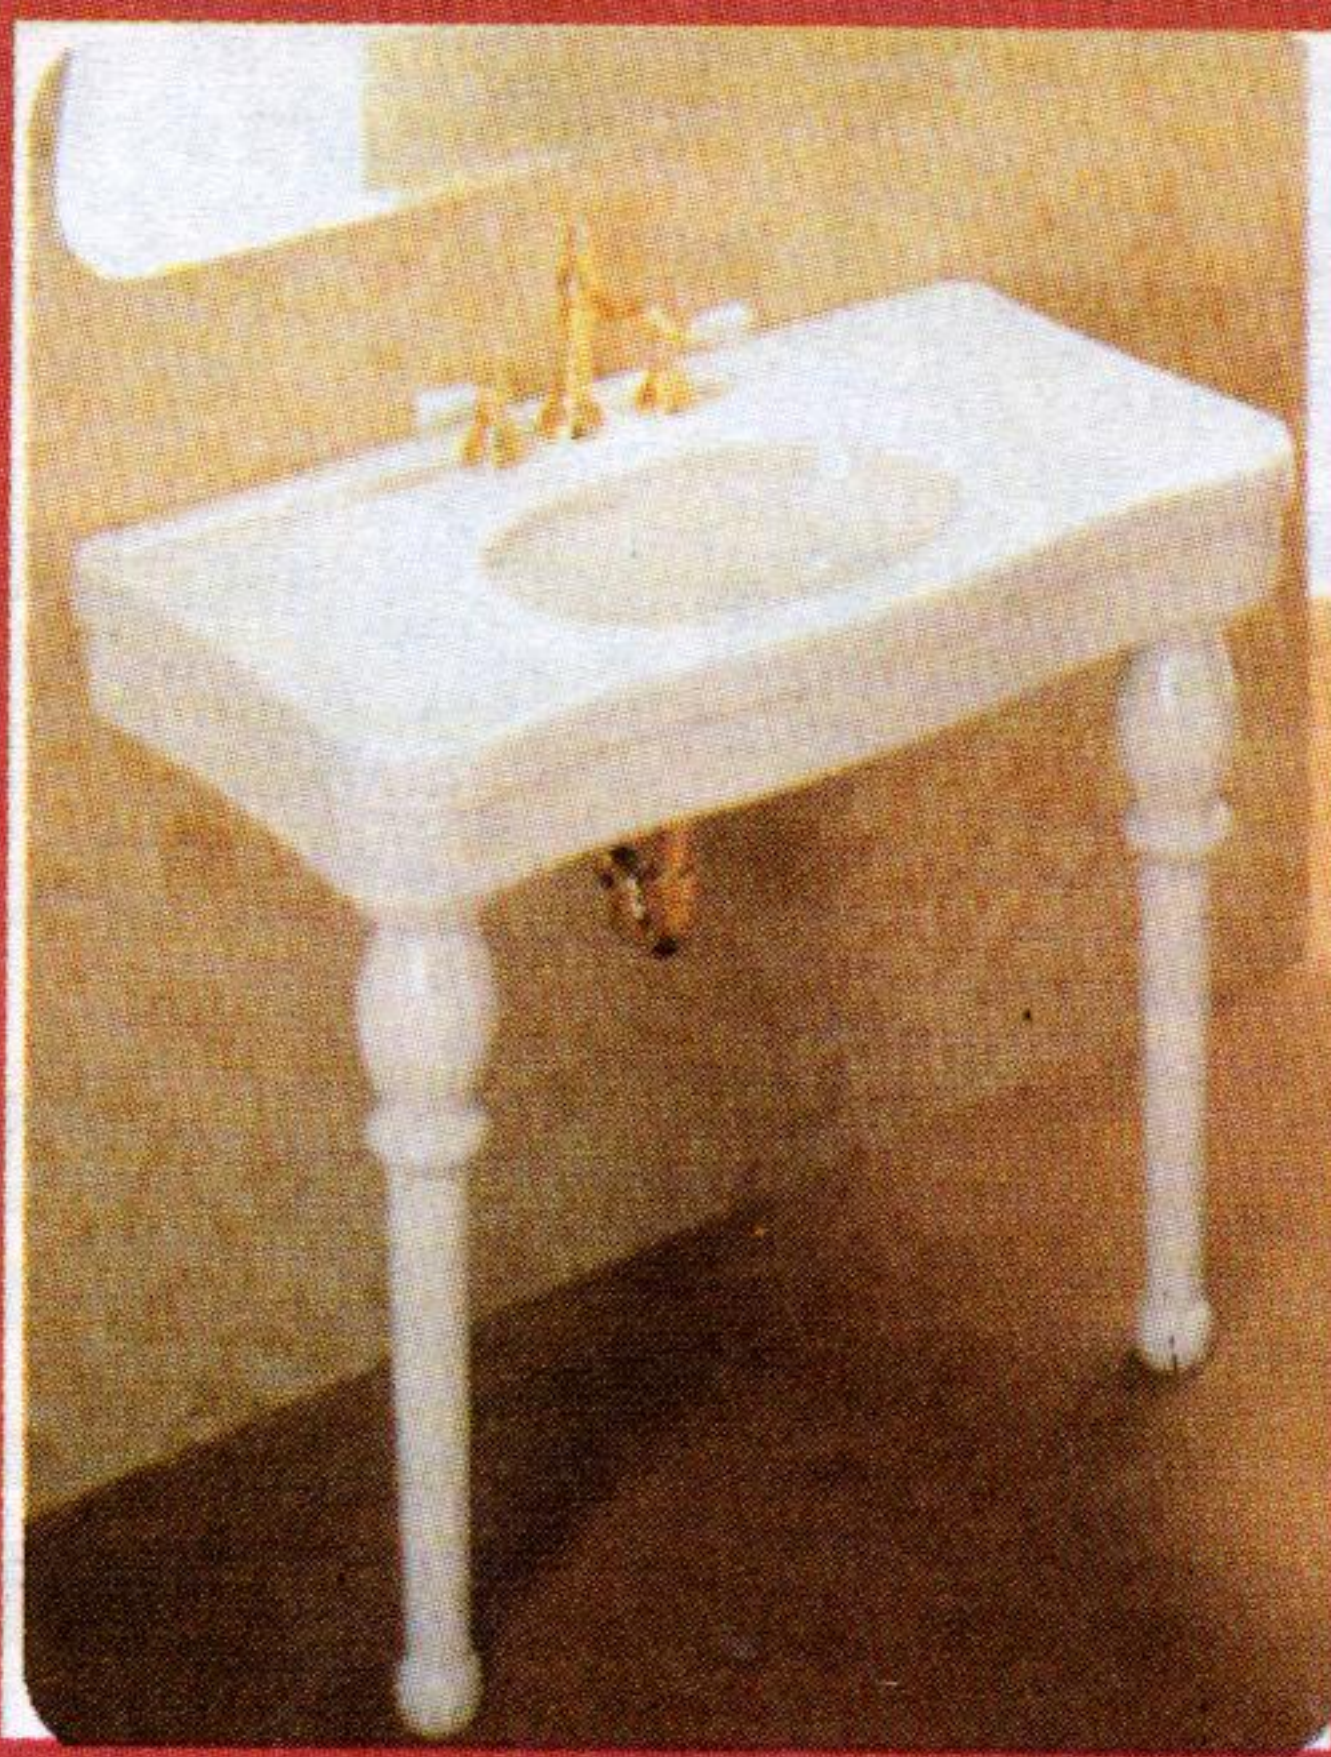

# NEW at Plumbing Warehouse

GC-1116

GC-1146

*Bring in this ad and receive an additional 5% off regularly priced items.*

M1746

MT005R

M174L

**Summer will soon be a memory. RELAX!**

You can still keep warm in a soothing, hot whirlpool this winter.

**STANDING ROOM ONLY!**

This shower offers the ultimate in water massage. After a hard day's work, what could be more satisfying.

**PLUMBING WAREHOUSE**  
BATH & KITCHEN