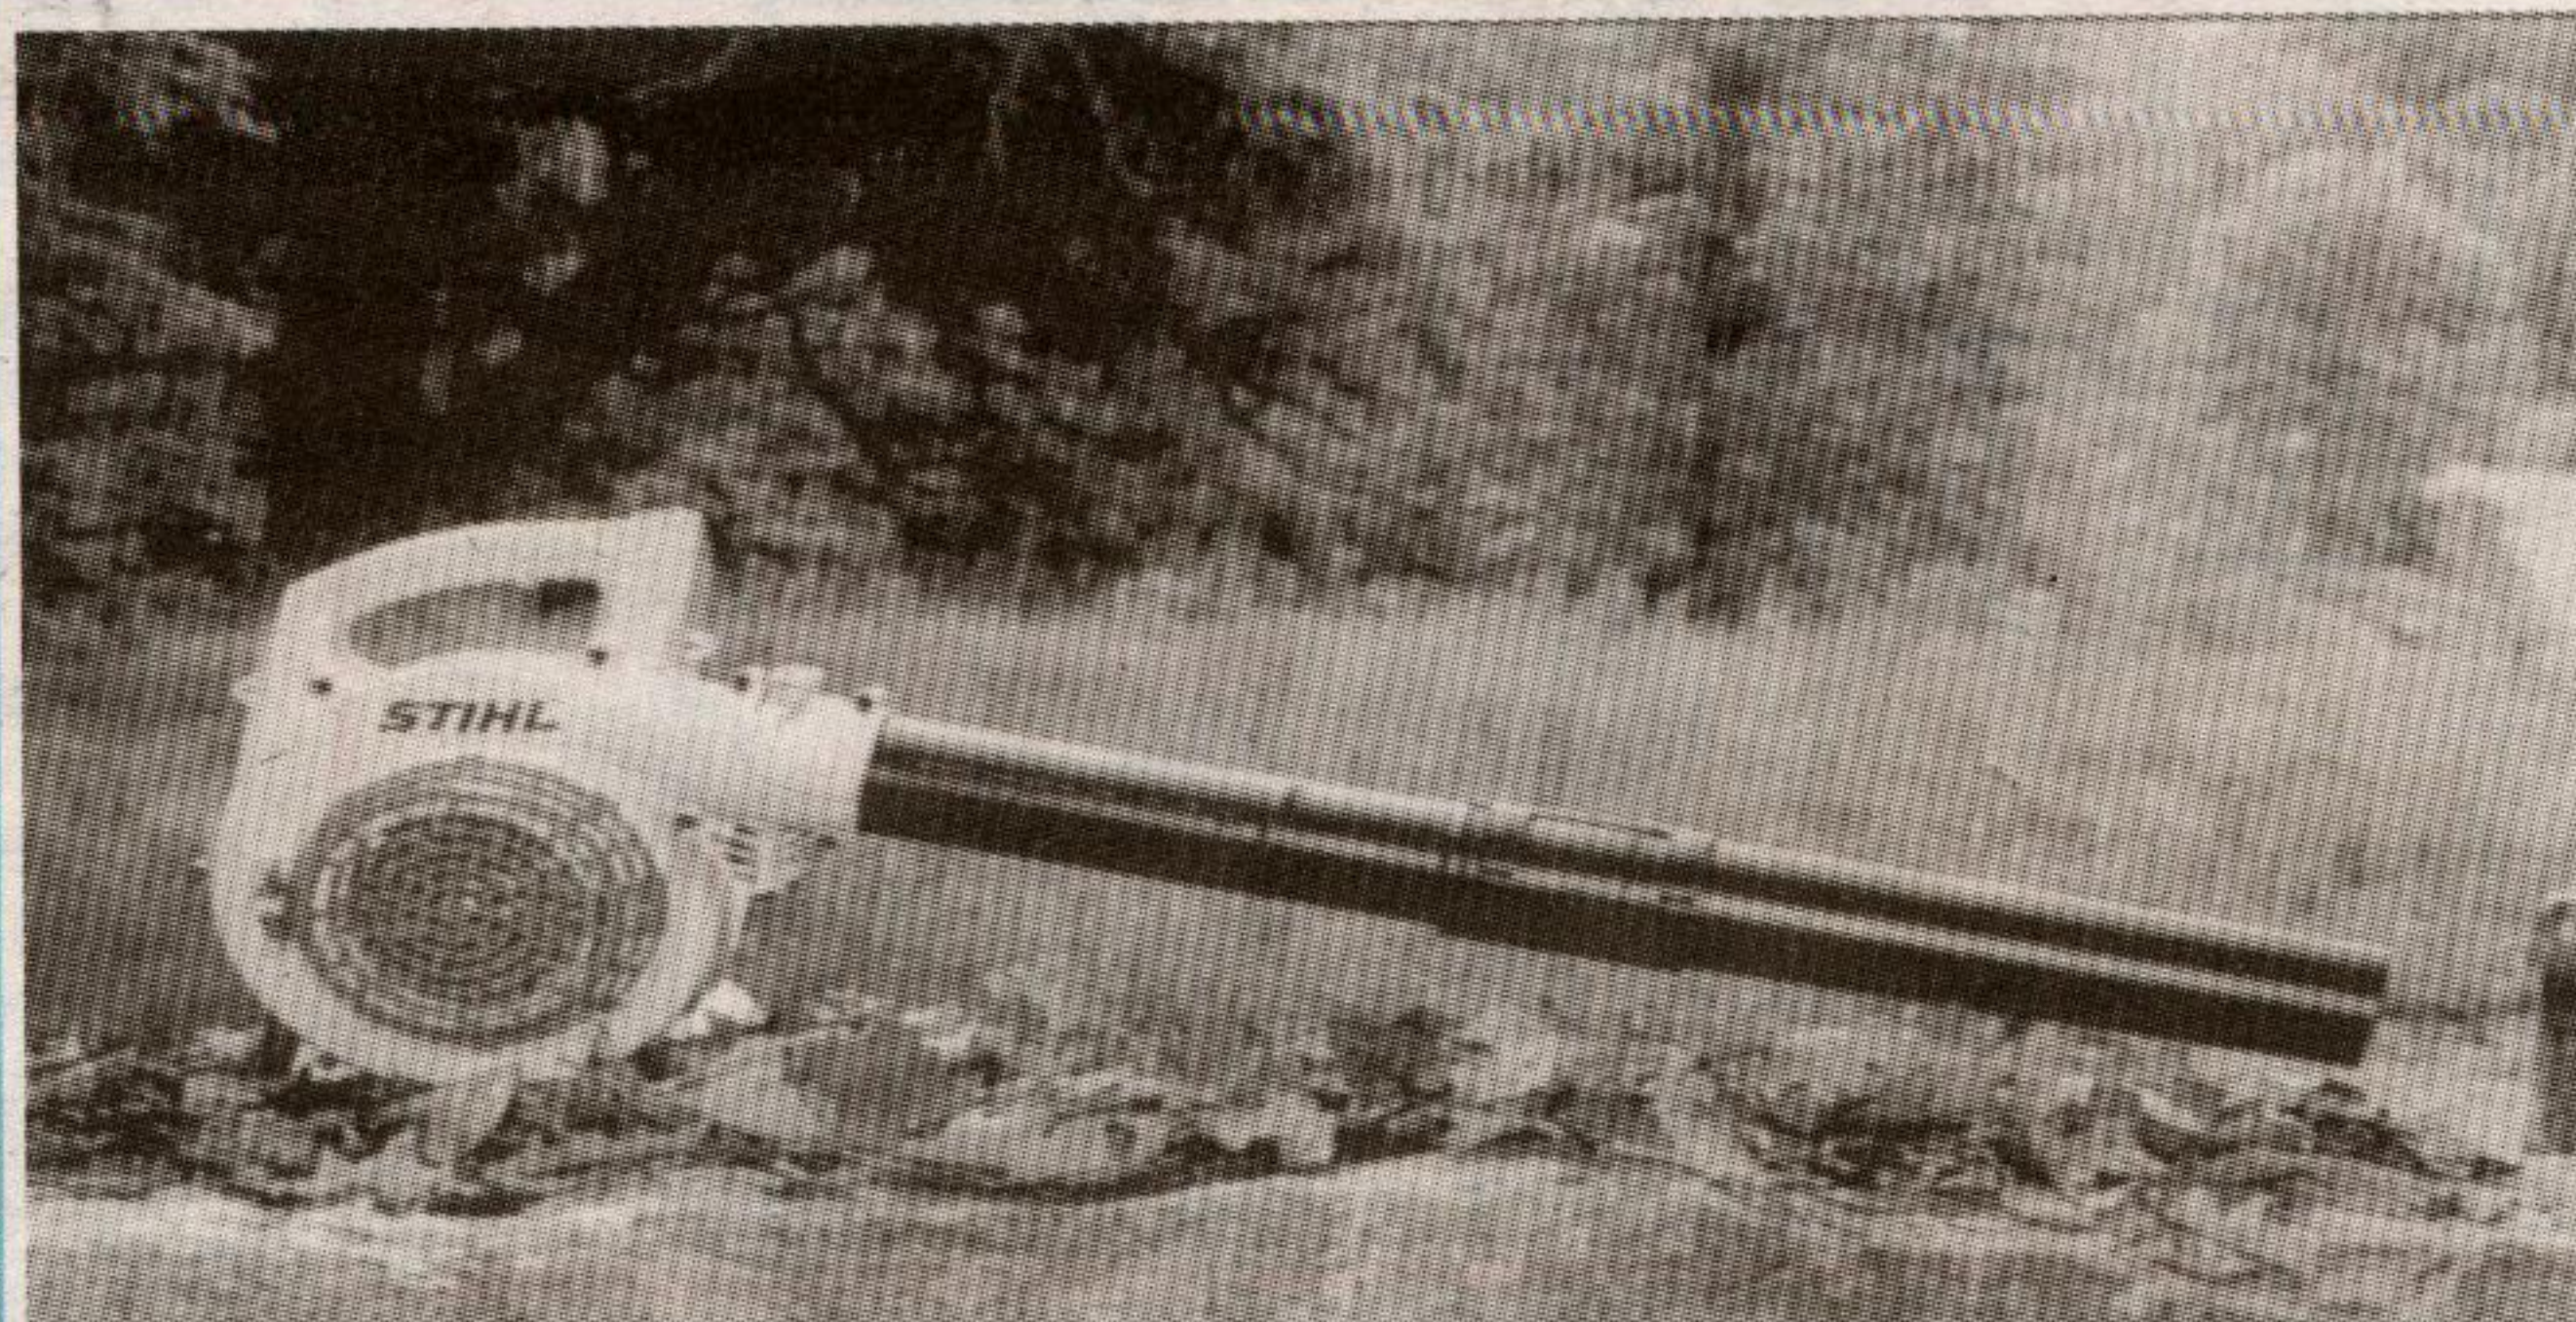

The STIHL BIG 55 is now just **$229⁹⁵**.
You SAVE $20.

You don't have to be a pro to buy a STIHL blower, but
you have to be a professional to sell one. Your STIHL
Dealer will ensure your blower is assembled,
and adjusted to factory specs before it
leaves the store. Stop in today for great
savings on the tools to make your yard
work a breeze.

www.stihl.ca

STIHL®

For full details and a Real Power demonstration, visit us today!