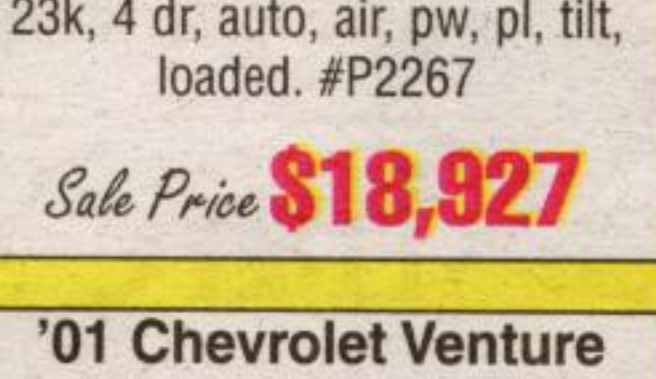

**'03 Buick Century**

17k, 4 dr, auto, air, V6, pw, pl, tilt, loaded. #P2383  
Sale Price **\$19,876**

**'02 Chev Malibu**

23k, 4 dr, auto, V6, pw, pl, tilt, loaded. #P2221  
Sale Price **\$15,992**

**'02 Pontiac Grand Prix SE**