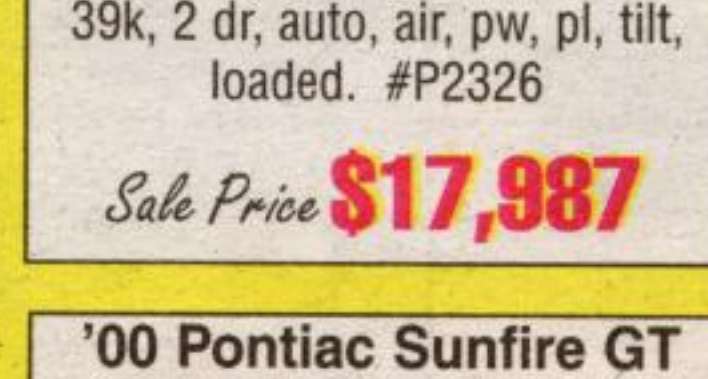

39k, 2 dr, auto, air, pw, pl, tilt, loaded. #P2326
Sale Price **$17,987**

'02 Cadillac Deville